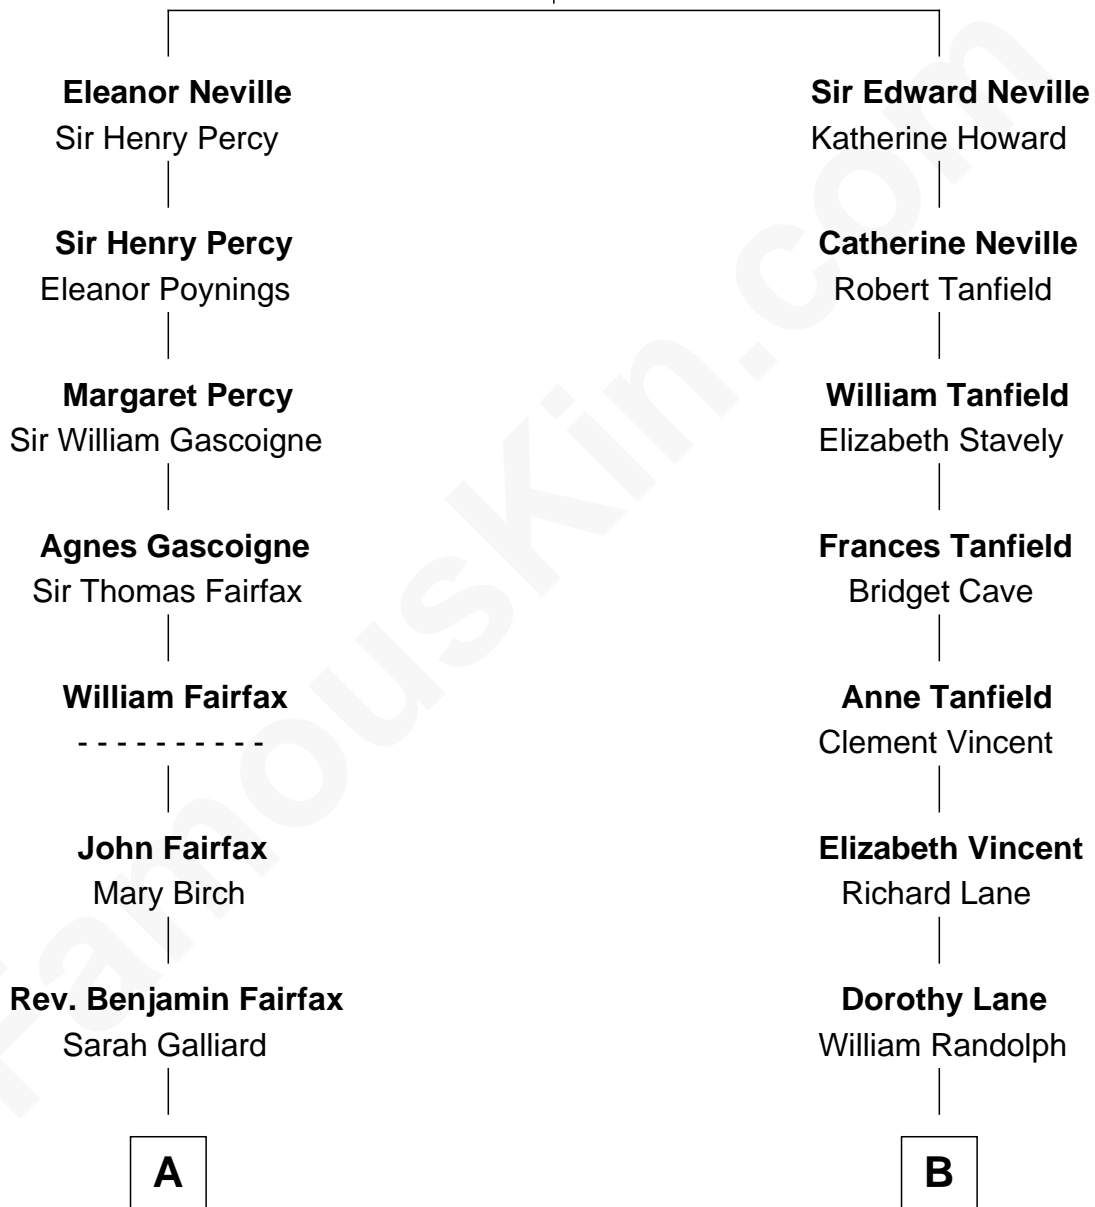

FamousKin.com Relationship Chart of

Harriet Martineau

Author of The Hour and the Man

12th cousin 6 times removed of

Edward Norton

Movie Actor

Sir Ralph Neville

Joan Beaufort

C

Edward Mower Norton

Lydia Robinson Rouse

Edward Norton

Movie Actor

FamousKin.com