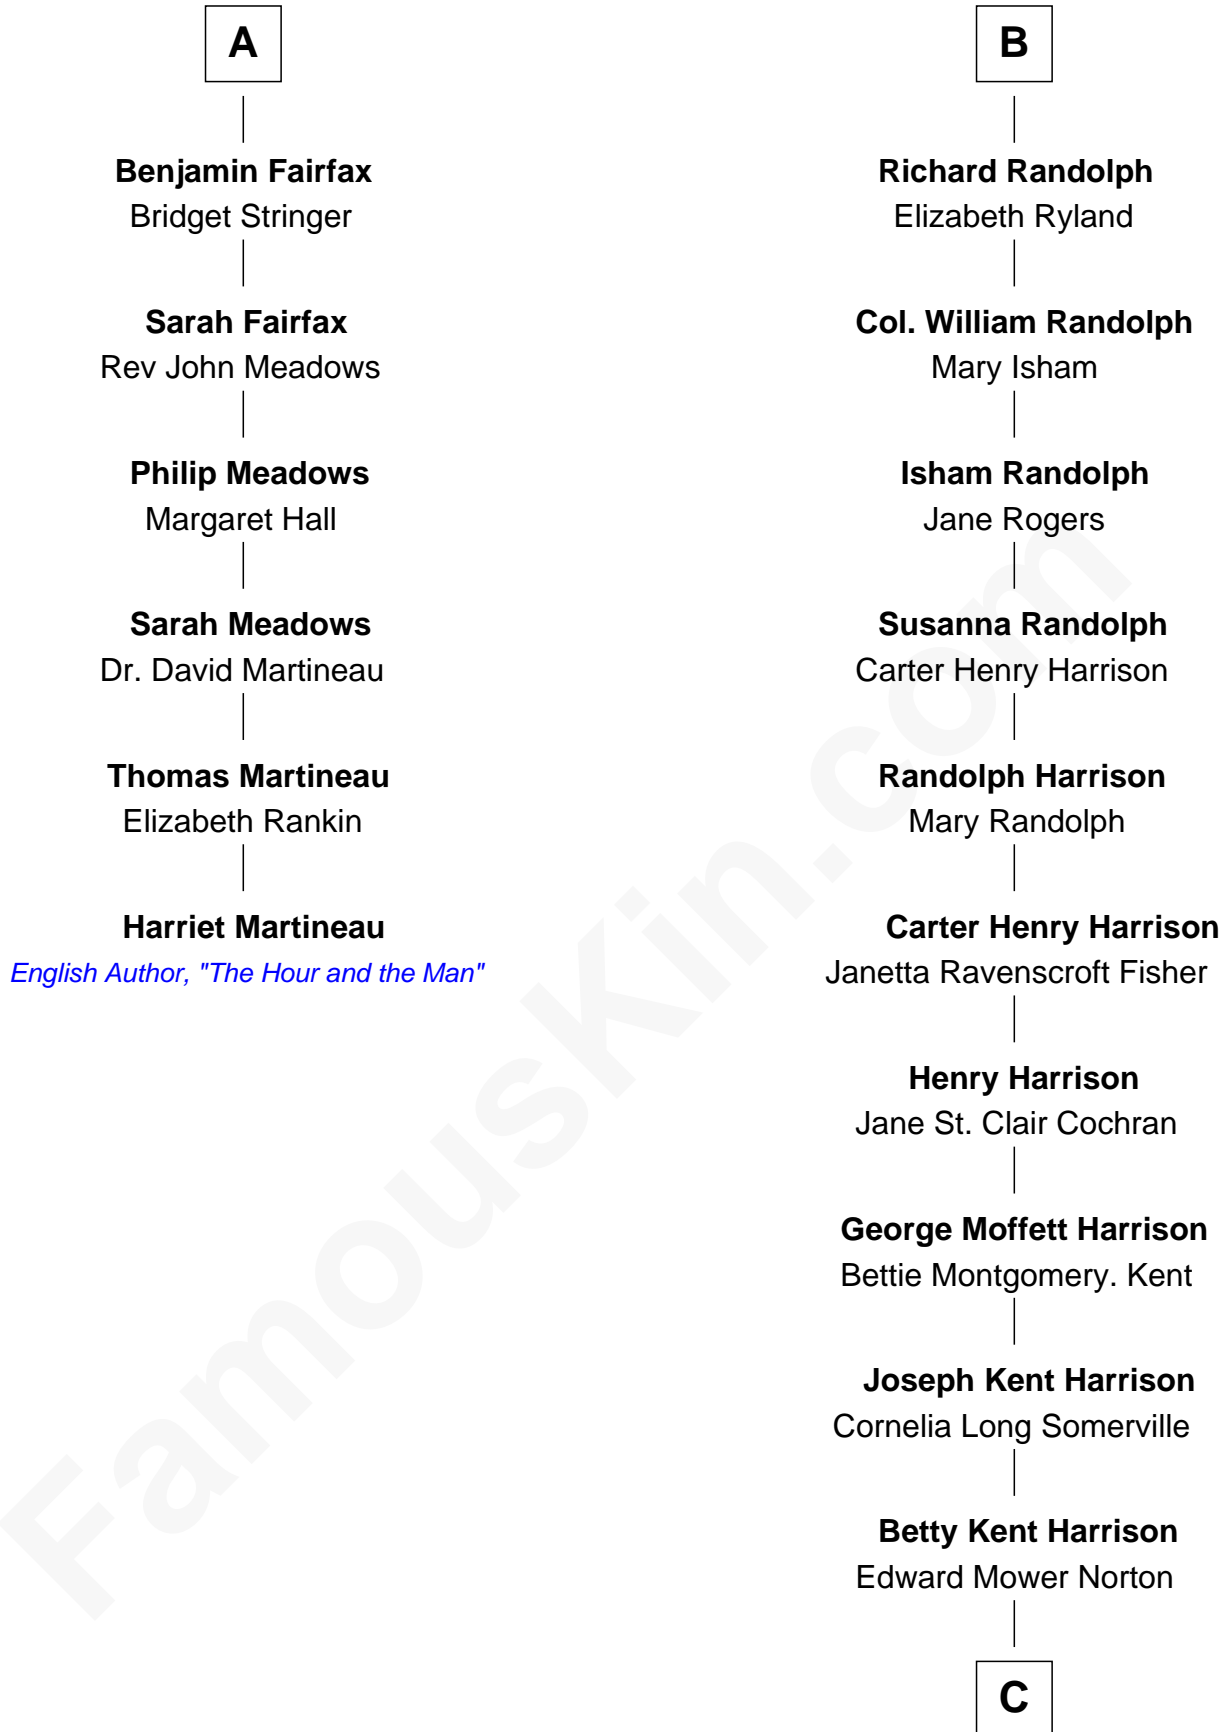

FamousKin.com Relationship Chart of

Harriet Martineau

Author of The Hour and the Man

12th cousin 6 times removed of

Edward Norton

Movie Actor

Sir Ralph Neville

Joan Beaufort

C

Edward Mower Norton

Lydia Robinson Rouse

Edward Norton

Movie Actor

FamousKin.com