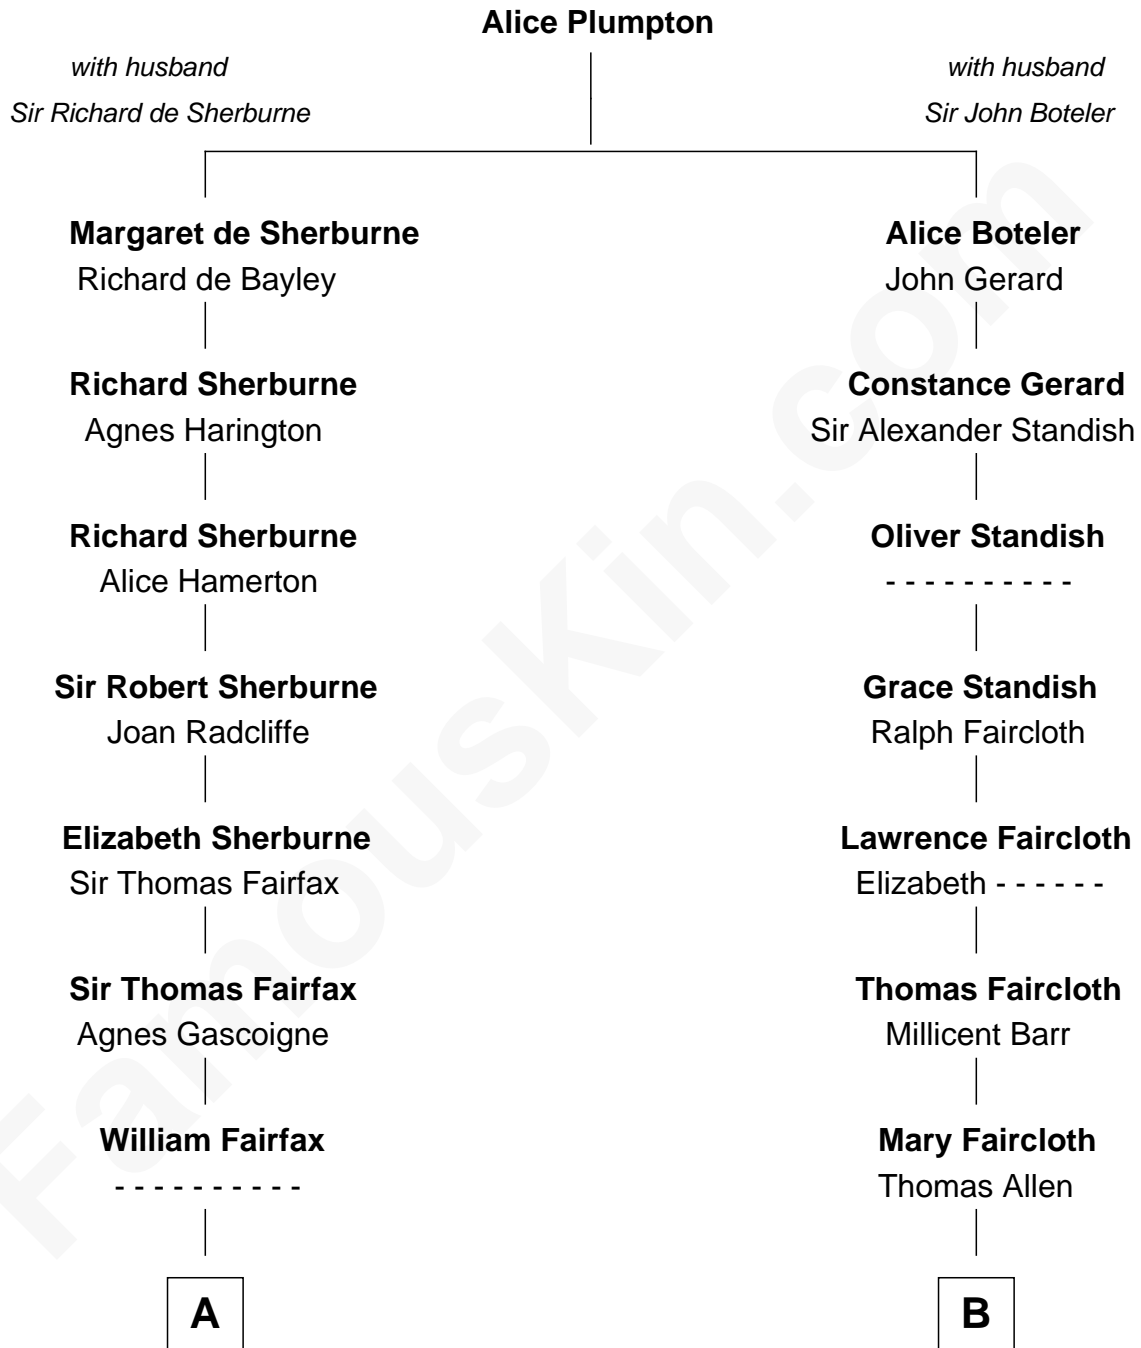

FamousKin.com

Relationship Chart of

Harriet Martineau

Author of *The Hour and the Man*

14th cousin 6 times removed of

Mizuo Peck

TV and Movie Actress

C

George Leete Peck
Katharine May Tolles

Laurence Tolles Peck
Barbara Field

George Leete Peck
Sanae Mizusawa

Mizuo Peck
TV and Movie Actress