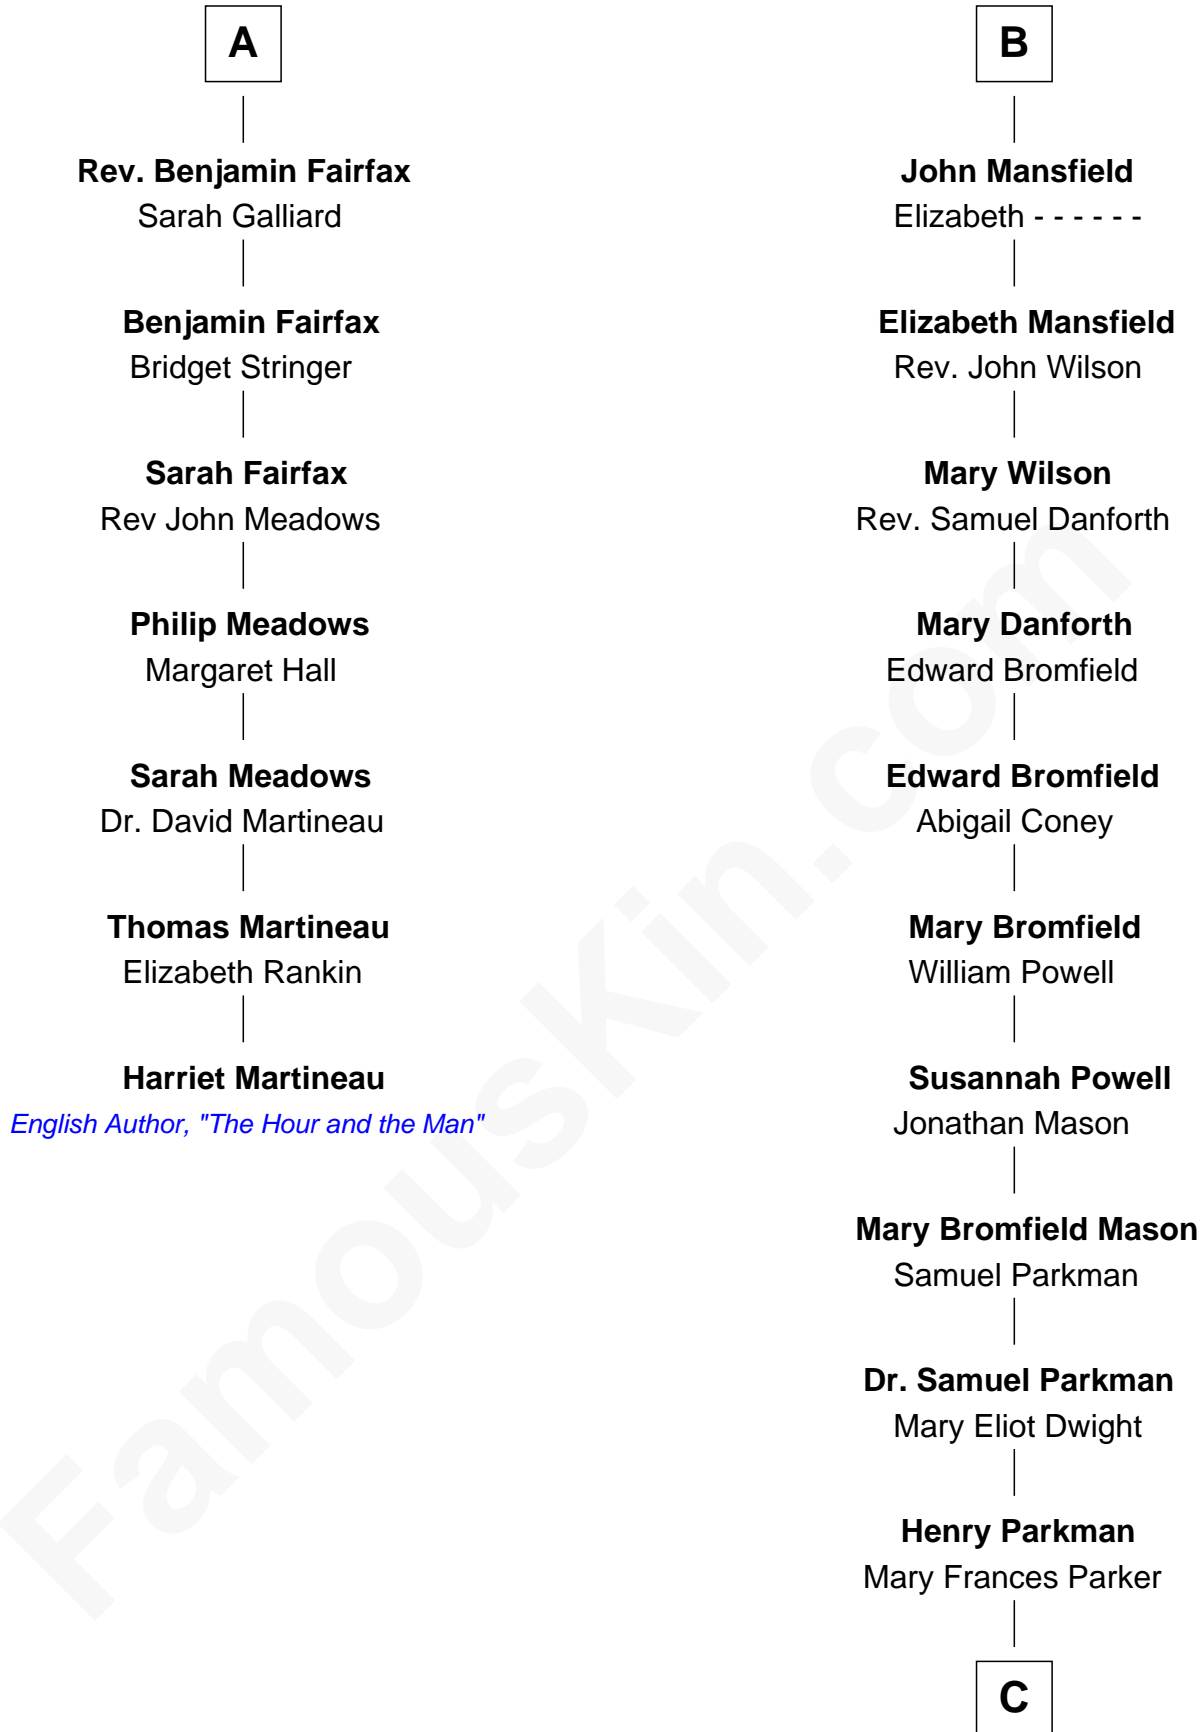

# FamousKin.com Relationship Chart of

**Harriet Martineau**

*Author of The Hour and the Man*

13th cousin 5 times removed of

**Endicott Peabody**

*62nd Governor of Massachusetts*

**Margaret de Stafford**

Sir Ralph Neville