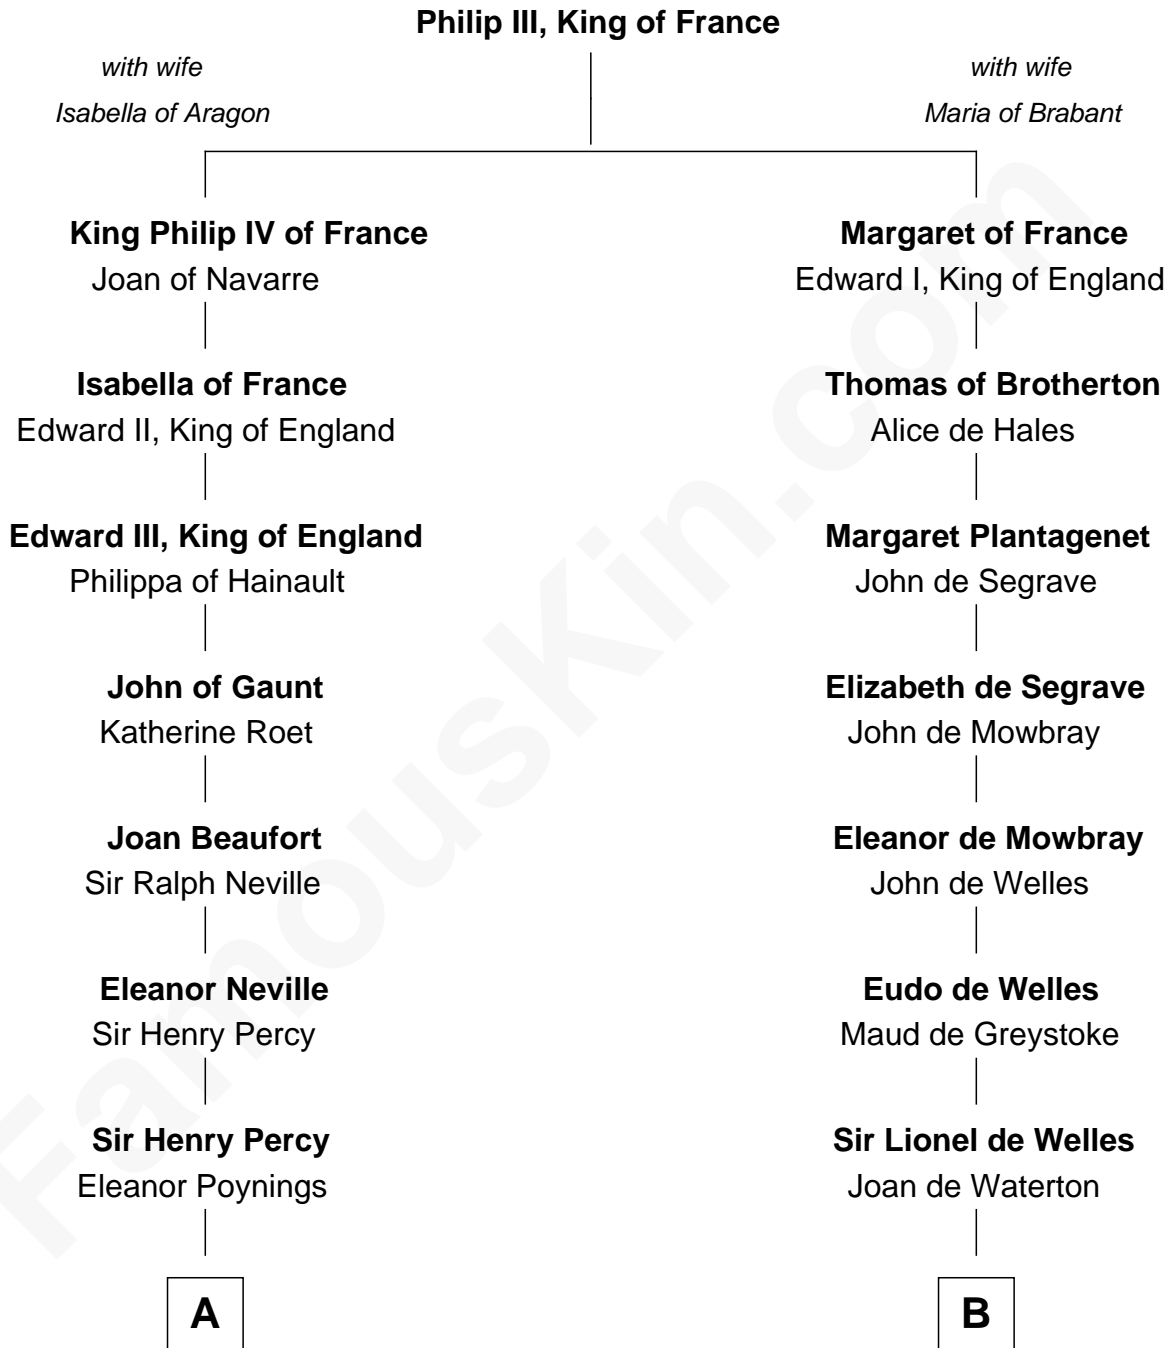

# FamousKin.com Relationship Chart of

**Harriet Martineau**

*Author of The Hour and the Man*

17th cousin 2 times removed of

**Ichabod Goodwin**

*27th Governor of New Hampshire*

**C**

**Hannah Hill**

Dominicus Goodwin

**Samuel Goodwin**

Anna Thompson Gerrish

**Ichabod Goodwin**

*27th Governor of New Hampshire*

FamousKin.com