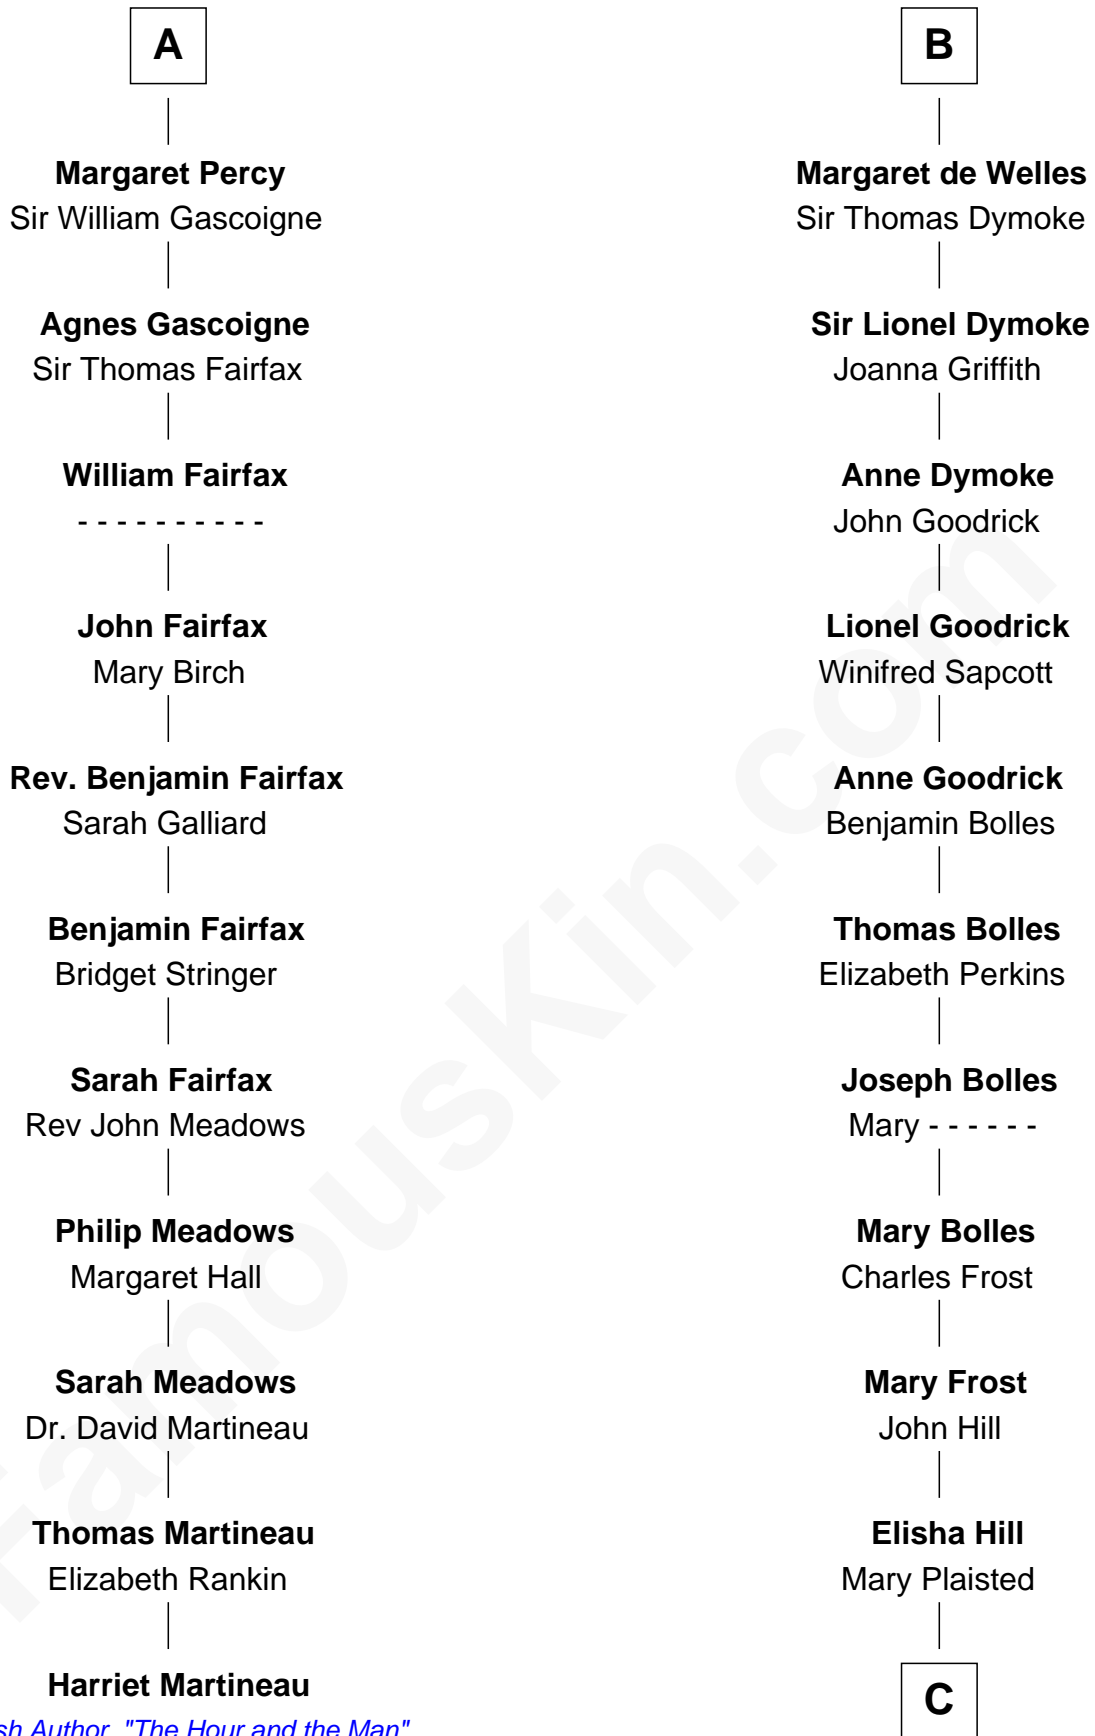

# FamousKin.com Relationship Chart of

**Harriet Martineau**

*Author of The Hour and the Man*

17th cousin 2 times removed of

**Ichabod Goodwin**

*27th Governor of New Hampshire*

**C**

**Hannah Hill**

Dominicus Goodwin

**Samuel Goodwin**

Anna Thompson Gerrish

**Ichabod Goodwin**

*27th Governor of New Hampshire*

FamousKin.com