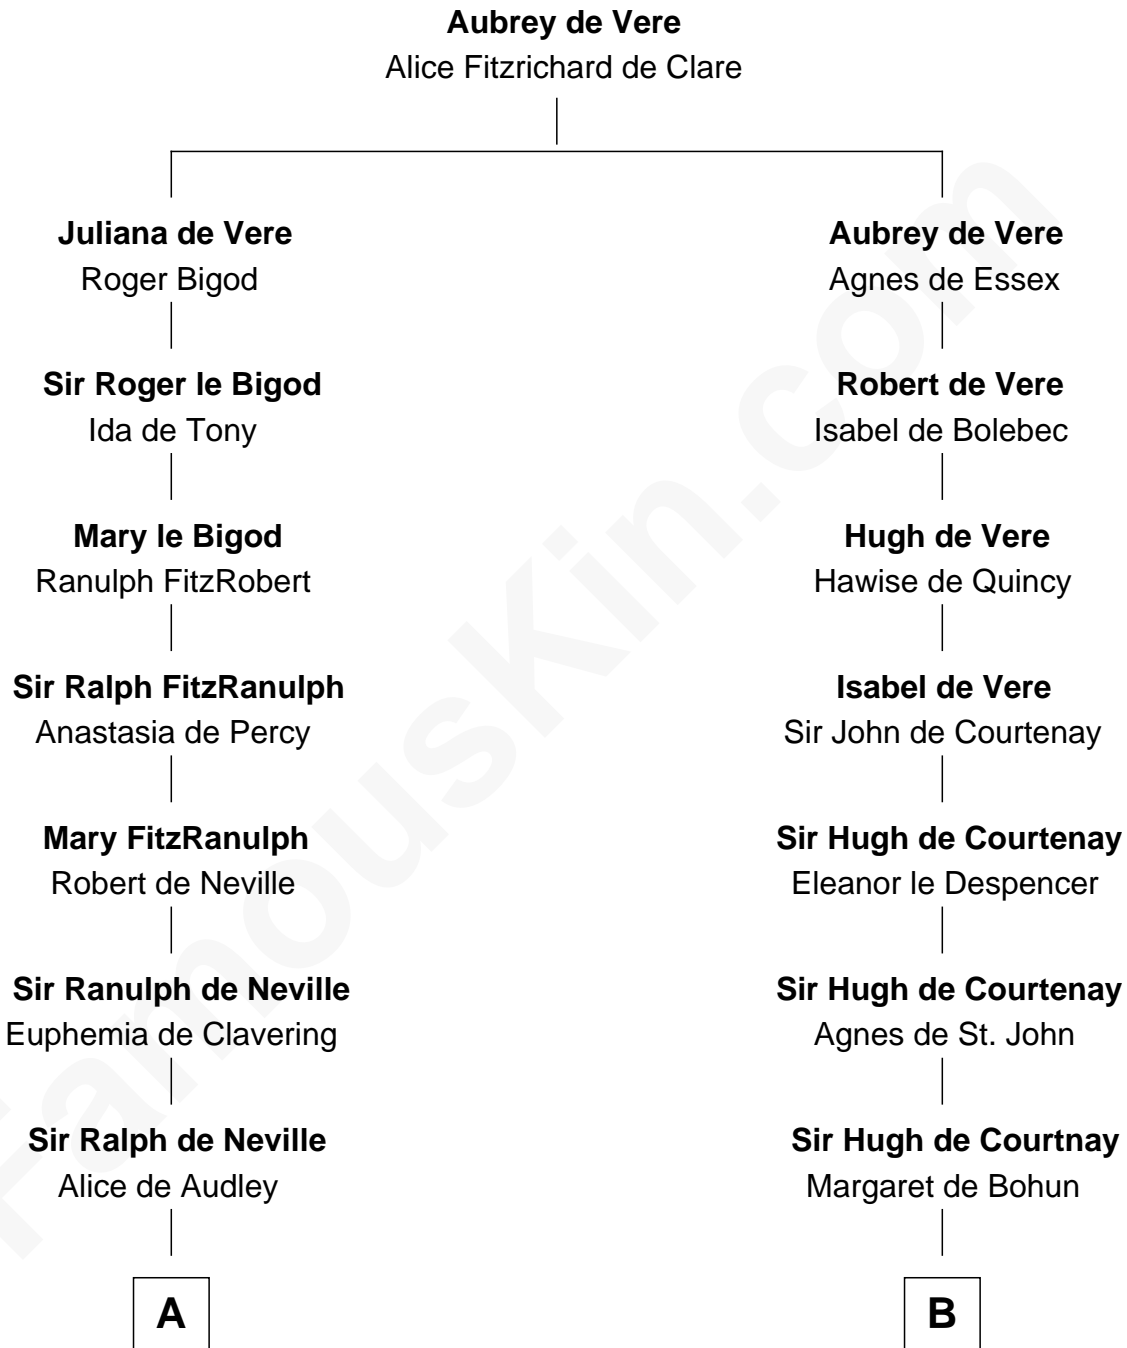

FamousKin.com Relationship Chart of

Harriet Martineau

Author of The Hour and the Man

21st cousin of

Ichabod Goodwin

27th Governor of New Hampshire

C

Sarah Fairfax
Rev John Meadows

Col. Joseph Gerrish
Anna Thompson

Anna Thompson Gerrish
Samuel Goodwin

Ichabod Goodwin
27th Governor of New Hampshire