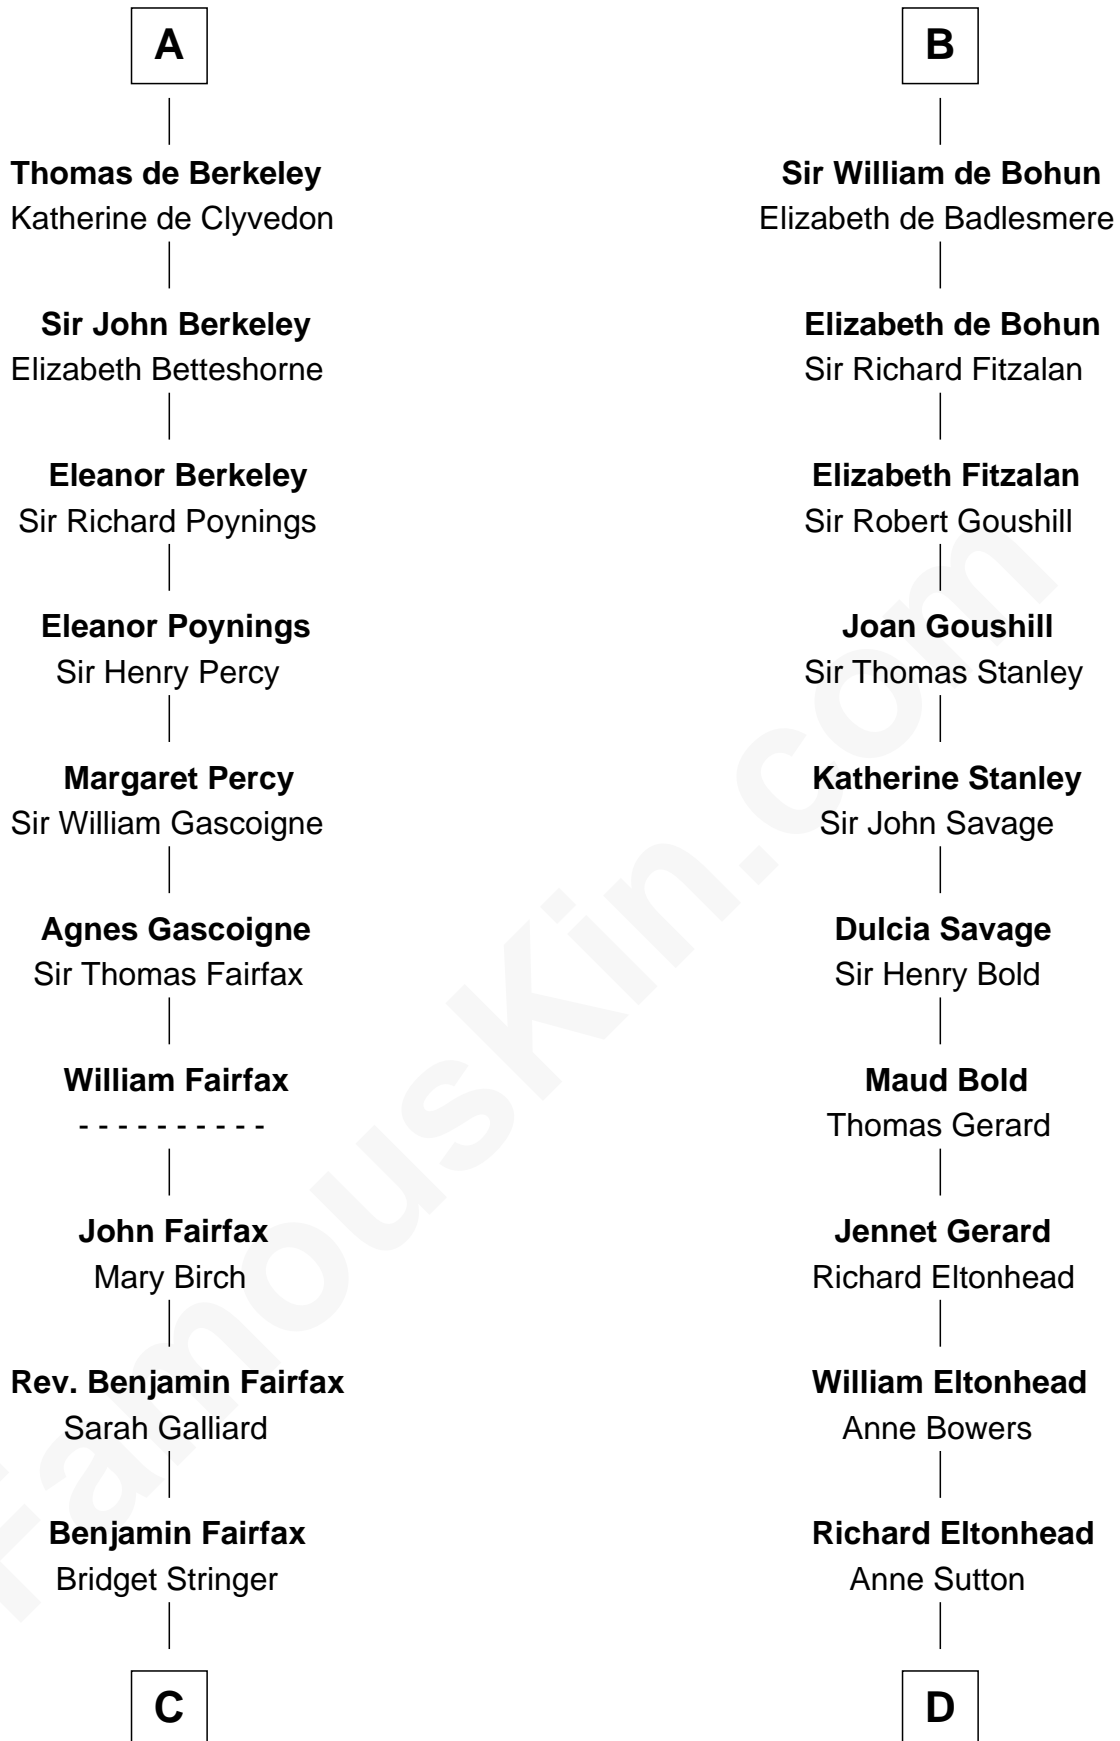

# FamousKin.com Relationship Chart of

**Harriet Martineau**

*Author of The Hour and the Man*

20th cousin 1 time removed of

**Richard Henry Lee**

*Signer of the Declaration of Independence*

**Enna MacMurrough**