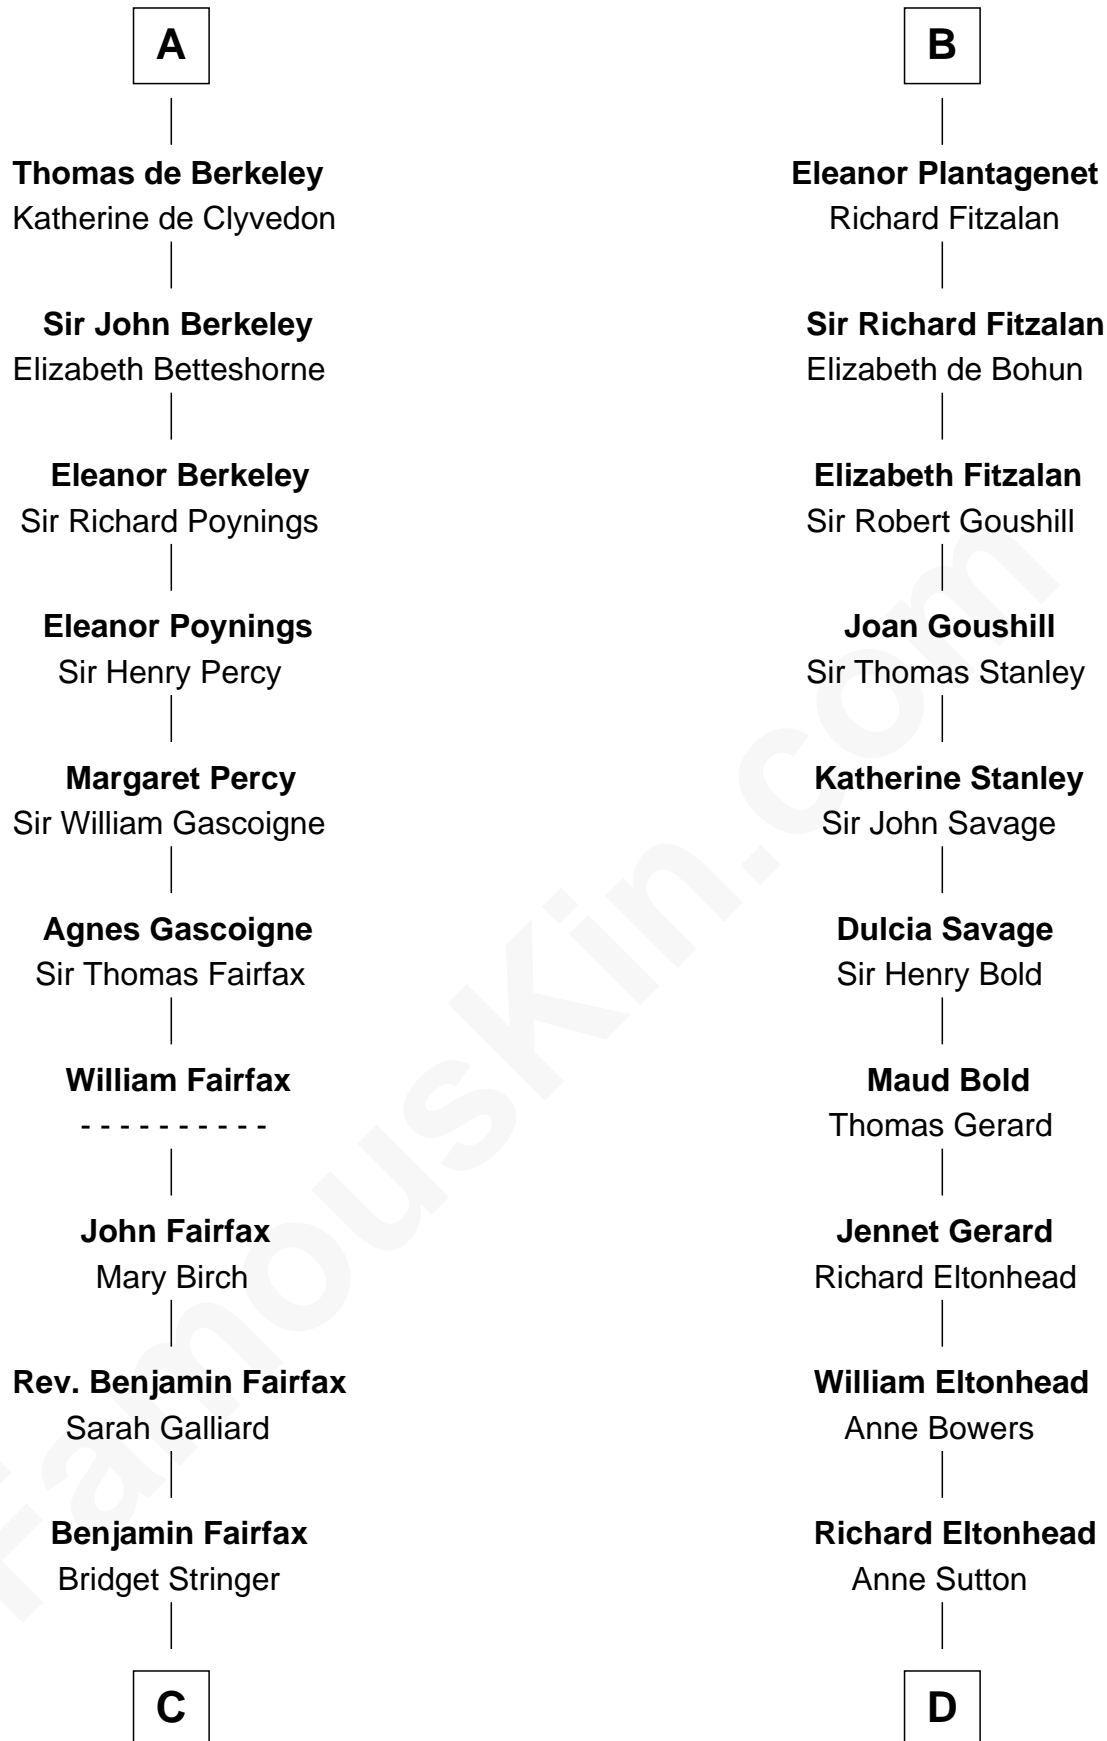

# FamousKin.com Relationship Chart of

**Harriet Martineau**

*Author of The Hour and the Man*

20th cousin 1 time removed of

**Richard Henry Lee**

*Signer of the Declaration of Independence*

**C**

**Sarah Fairfax**  
Rev John Meadows

**Philip Meadows**  
Margaret Hall

**Sarah Meadows**  
Dr. David Martineau

**Thomas Martineau**  
Elizabeth Rankin

**Harriet Martineau**  
*English Author, "The Hour and the Man"*

**D**

**Alice Eltonhead**  
Henry Corbin