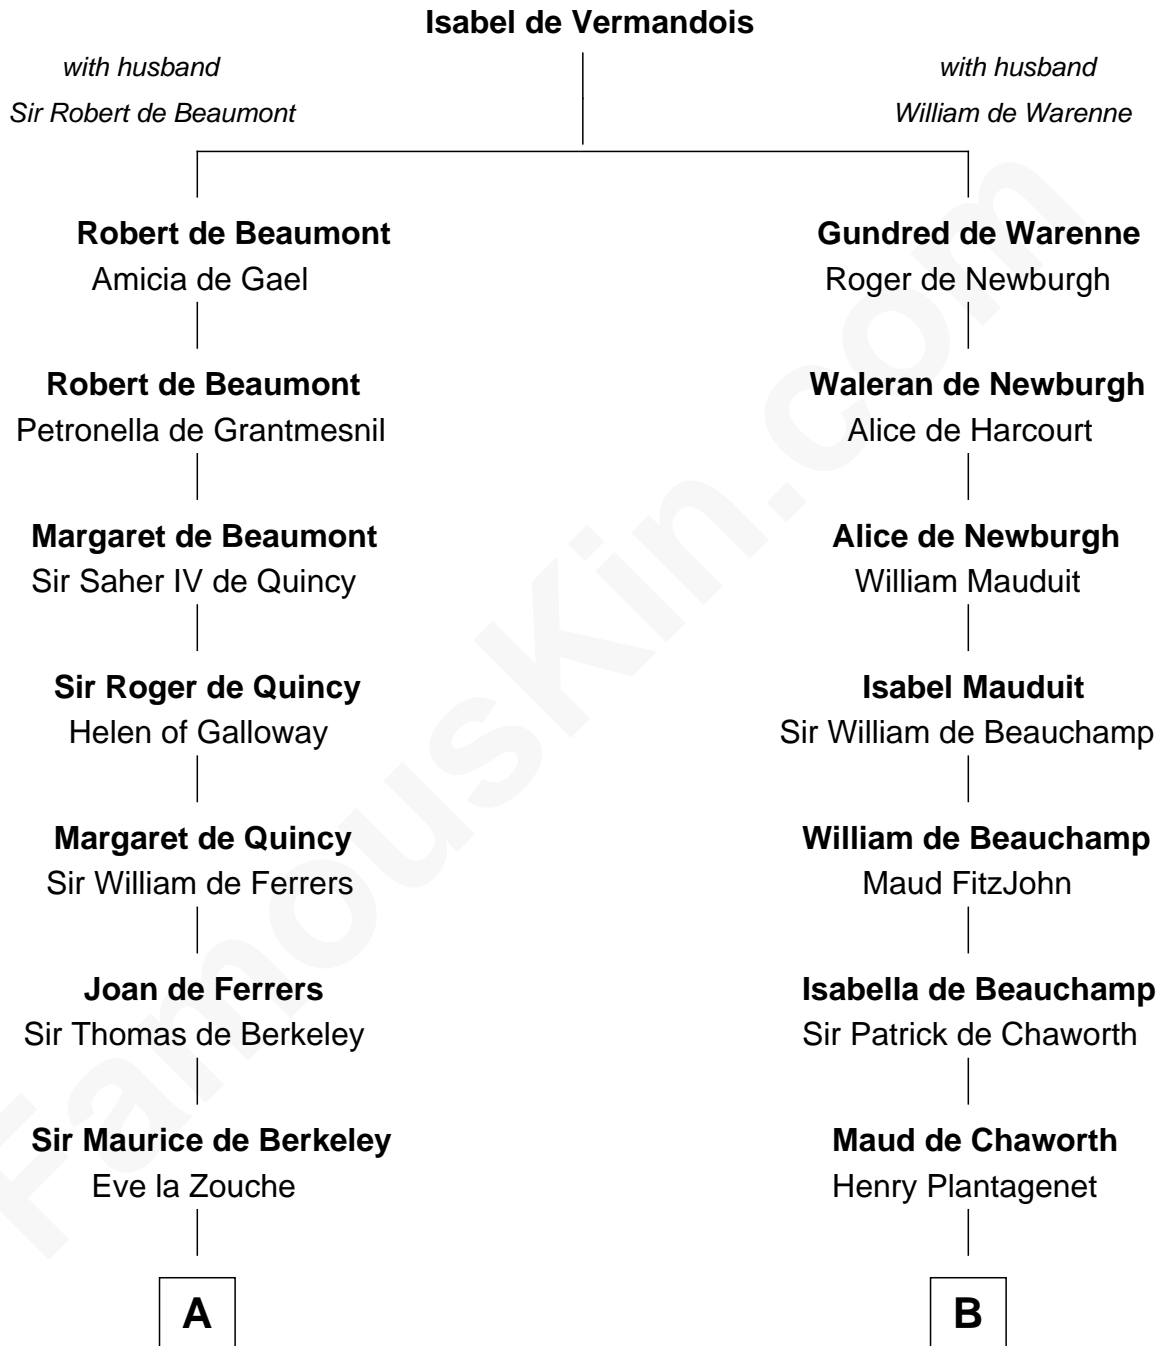

# FamousKin.com Relationship Chart of

**Harriet Martineau**

*Author of The Hour and the Man*

20th cousin 1 time removed of

**Richard Henry Lee**

*Signer of the Declaration of Independence*

**C**

**Sarah Fairfax**  
Rev John Meadows

**Philip Meadows**  
Margaret Hall

**Sarah Meadows**  
Dr. David Martineau

**Thomas Martineau**  
Elizabeth Rankin

**Harriet Martineau**  
*English Author, "The Hour and the Man"*

**D**

**Alice Eltonhead**  
Henry Corbin