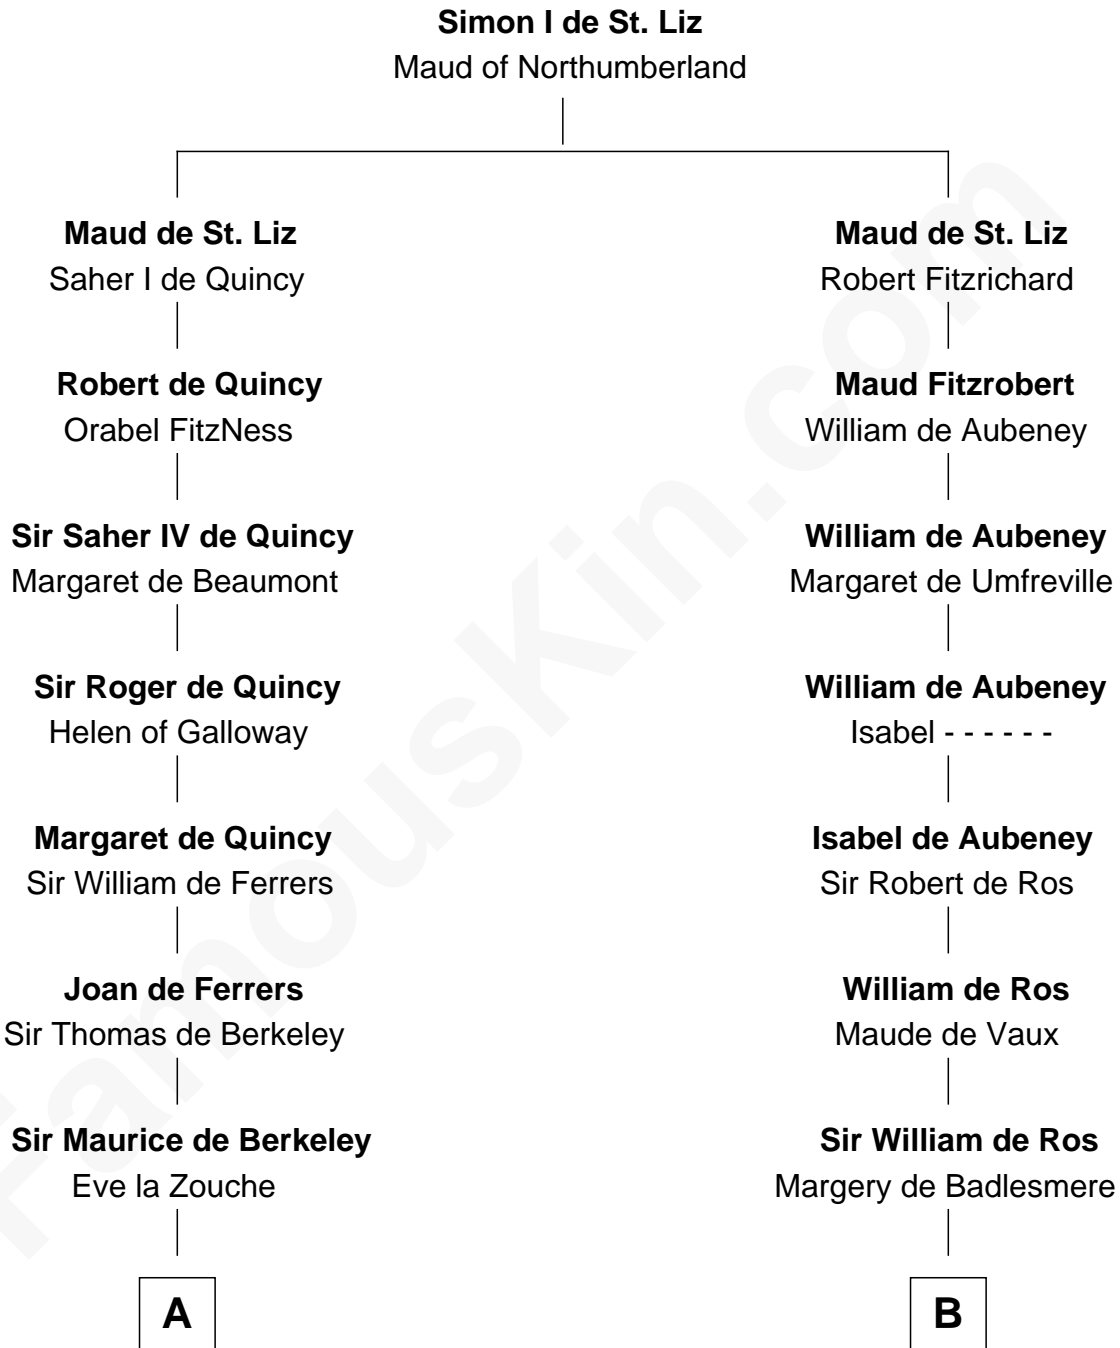

FamousKin.com Relationship Chart of

Harriet Martineau

Author of The Hour and the Man

20th cousin 1 time removed of

Richard Henry Lee

Signer of the Declaration of Independence

C

Sarah Fairfax
Rev John Meadows