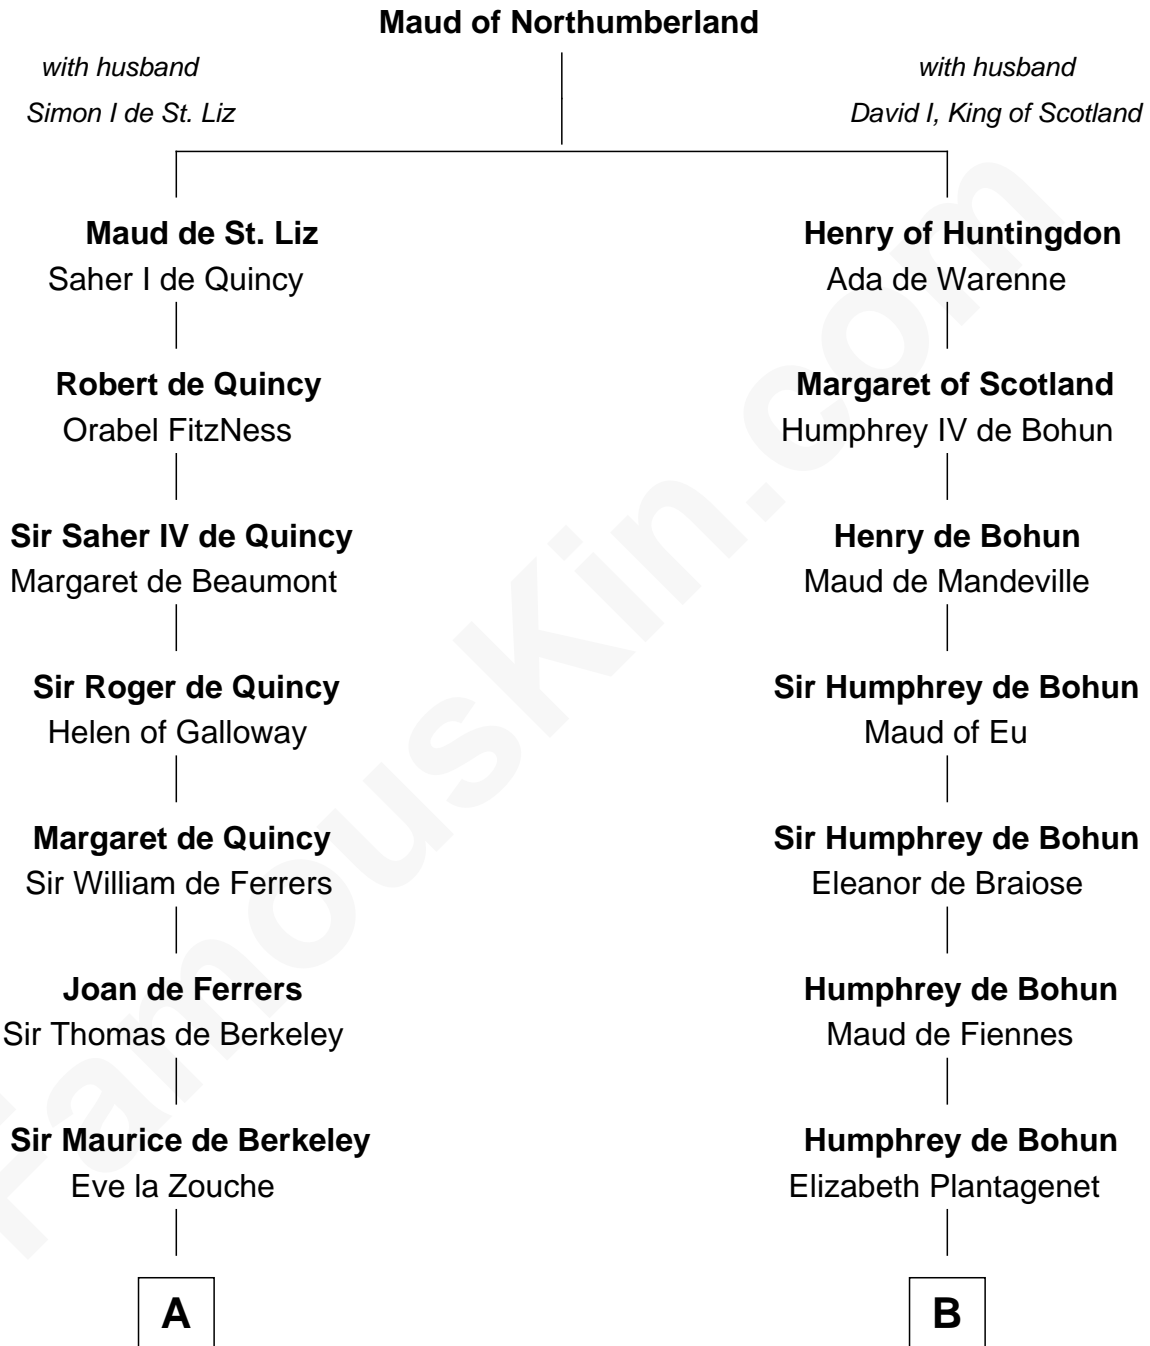

# FamousKin.com Relationship Chart of

**Harriet Martineau**

*Author of The Hour and the Man*

20th cousin 1 time removed of

**Richard Henry Lee**

*Signer of the Declaration of Independence*

**C**

**Sarah Fairfax**  
Rev John Meadows

**Philip Meadows**  
Margaret Hall

**Sarah Meadows**  
Dr. David Martineau

**Thomas Martineau**  
Elizabeth Rankin

**Harriet Martineau**  
*English Author, "The Hour and the Man"*

**D**

**Alice Eltonhead**  
Henry Corbin