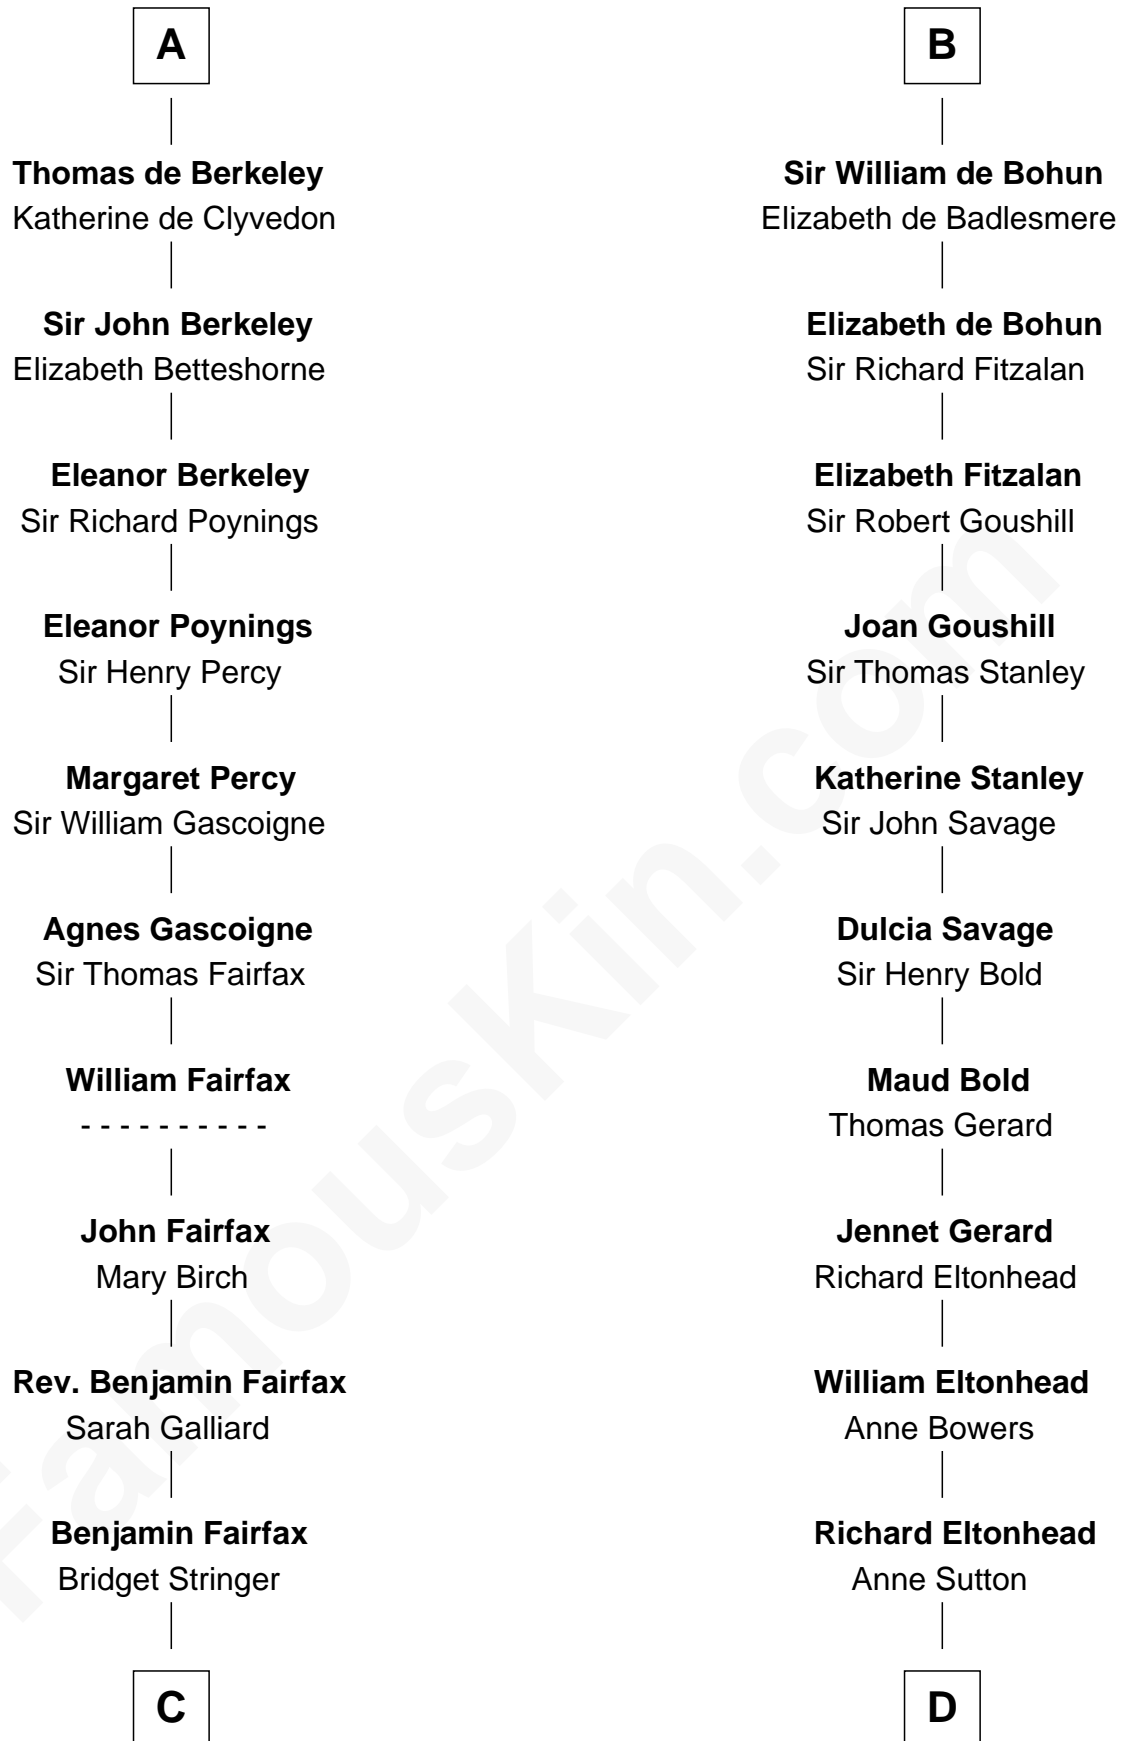

# FamousKin.com Relationship Chart of

**Harriet Martineau**

*Author of The Hour and the Man*

20th cousin 1 time removed of

**Richard Henry Lee**

*Signer of the Declaration of Independence*

**C**

**Sarah Fairfax**  
Rev John Meadows

**Philip Meadows**  
Margaret Hall

**Sarah Meadows**  
Dr. David Martineau

**Thomas Martineau**  
Elizabeth Rankin

**Harriet Martineau**  
*English Author, "The Hour and the Man"*

**D**

**Alice Eltonhead**  
Henry Corbin