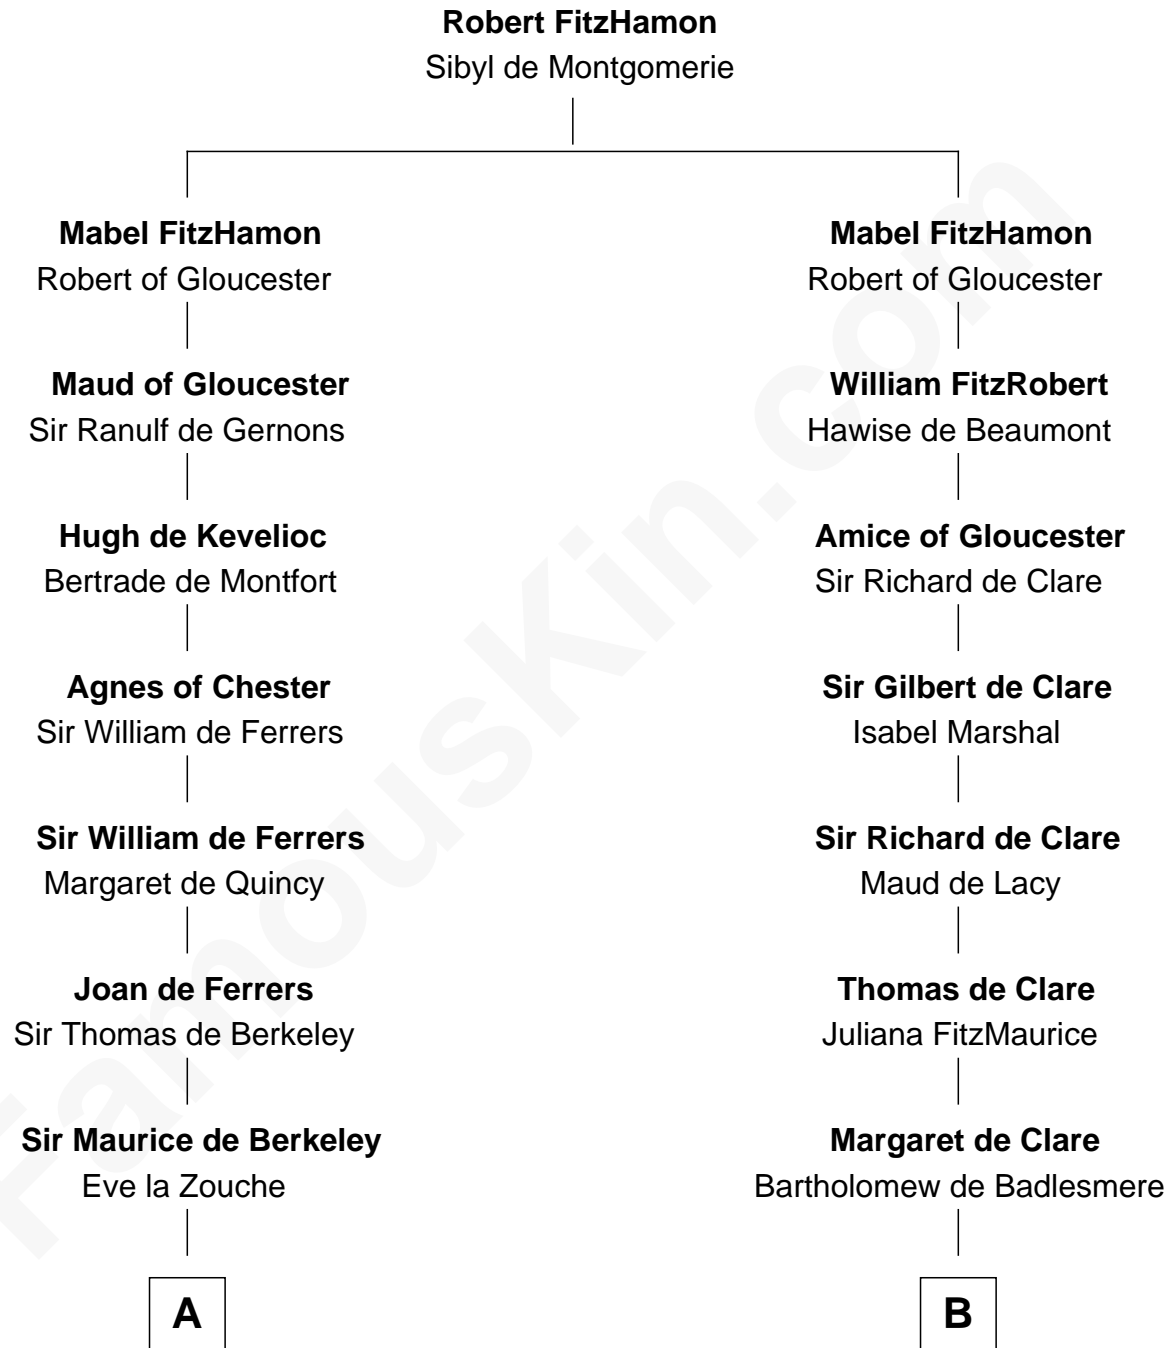

FamousKin.com Relationship Chart of

Harriet Martineau

Author of The Hour and the Man

20th cousin 1 time removed of

Richard Henry Lee

Signer of the Declaration of Independence

C

Sarah Fairfax
Rev John Meadows