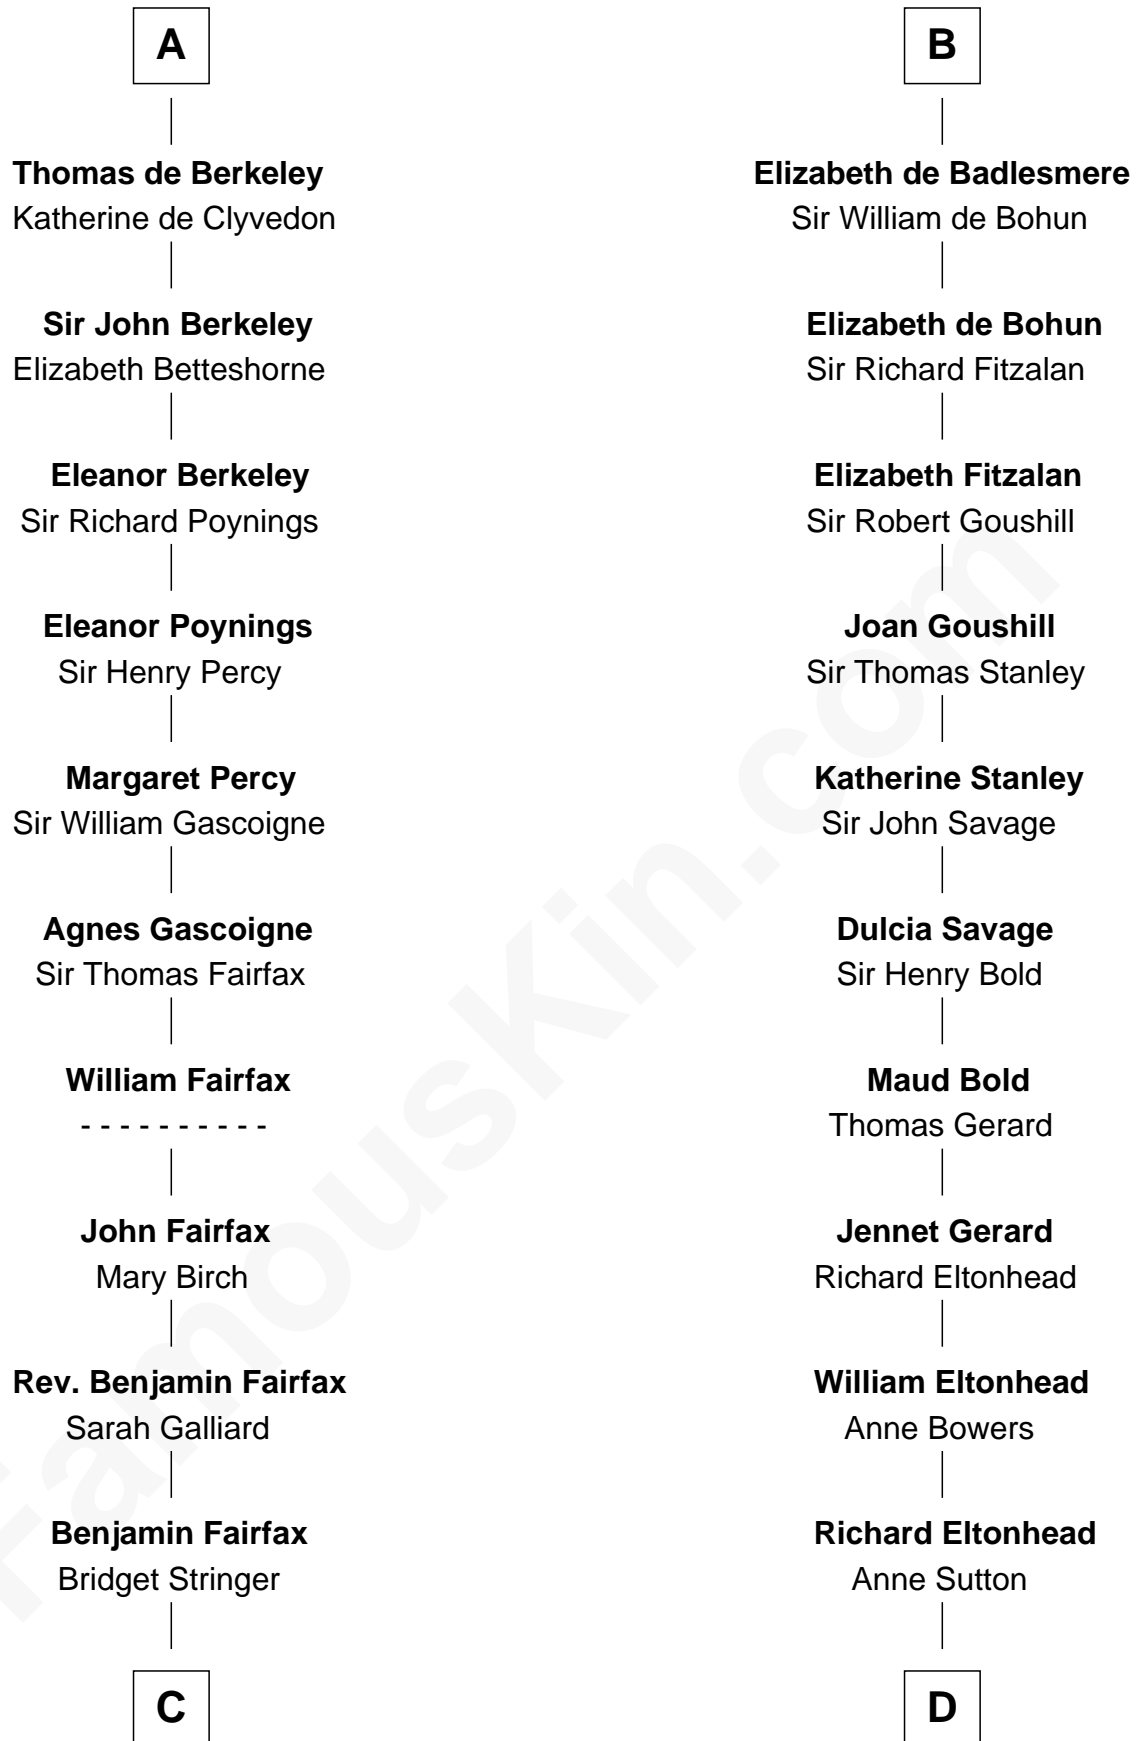

FamousKin.com Relationship Chart of

Harriet Martineau

Author of The Hour and the Man

20th cousin 1 time removed of

Richard Henry Lee

Signer of the Declaration of Independence

C

Sarah Fairfax
Rev John Meadows