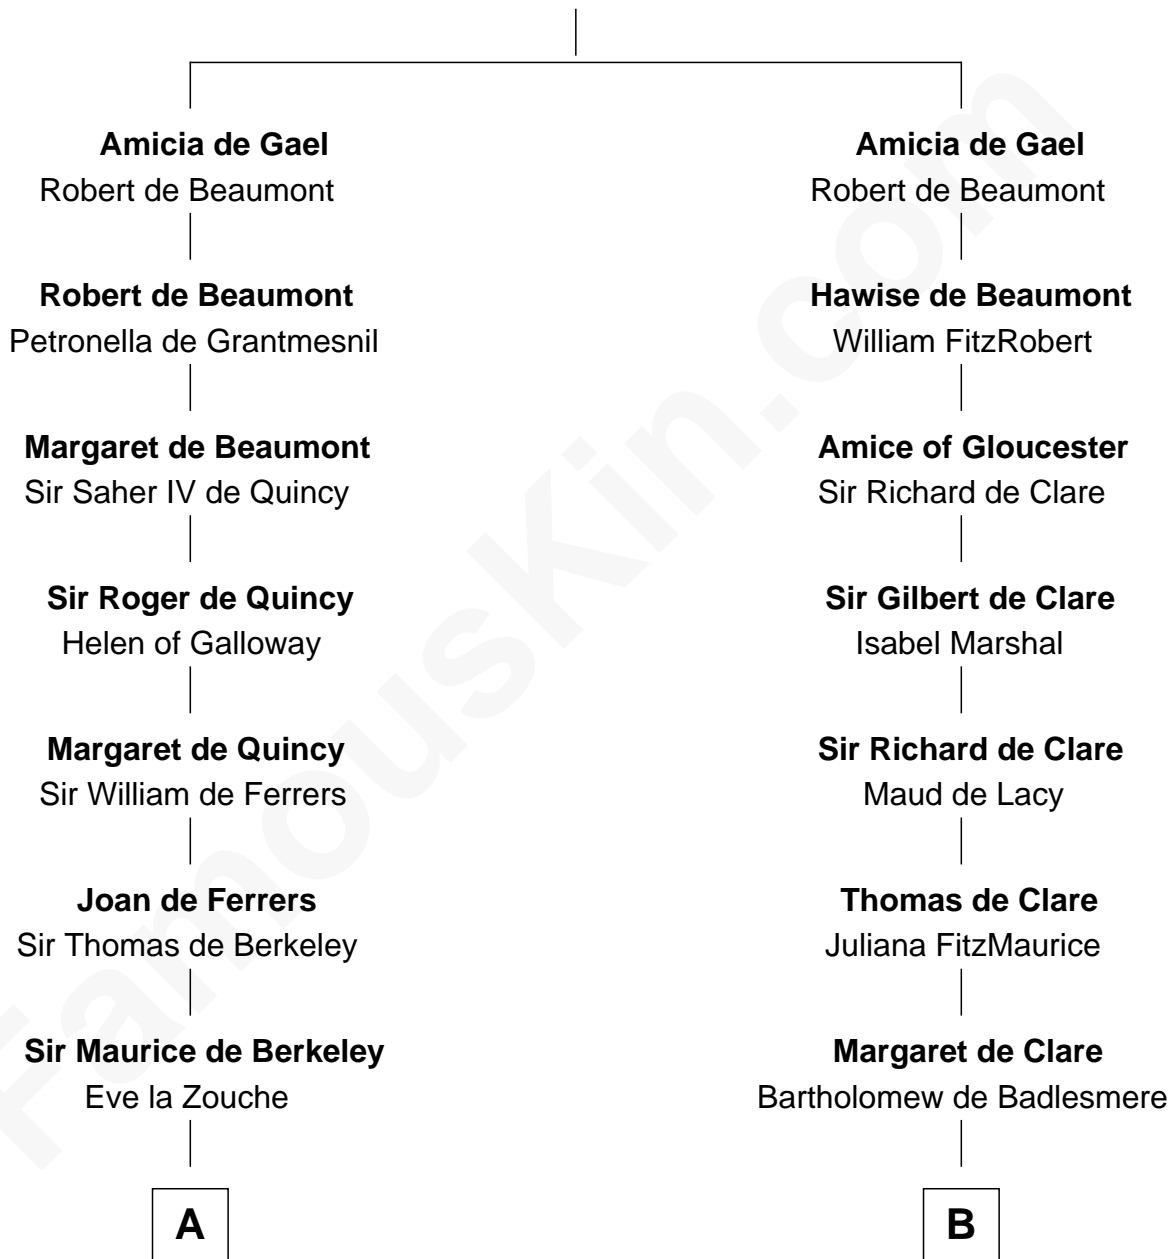

# FamousKin.com Relationship Chart of

**Harriet Martineau**

*Author of The Hour and the Man*

20th cousin 1 time removed of

**Richard Henry Lee**

*Signer of the Declaration of Independence*

**Ralph de Gael**

**C**

**Sarah Fairfax**  
Rev John Meadows

**Philip Meadows**  
Margaret Hall

**Sarah Meadows**  
Dr. David Martineau

**Thomas Martineau**  
Elizabeth Rankin

**Harriet Martineau**  
*English Author, "The Hour and the Man"*

**D**

**Alice Eltonhead**  
Henry Corbin

**Laetitia Corbin**  
Richard Lee

**Gov. Thomas Lee**  
Hannah Ludwell

**Richard Henry Lee**  
*Signer of Declaration of Independence*