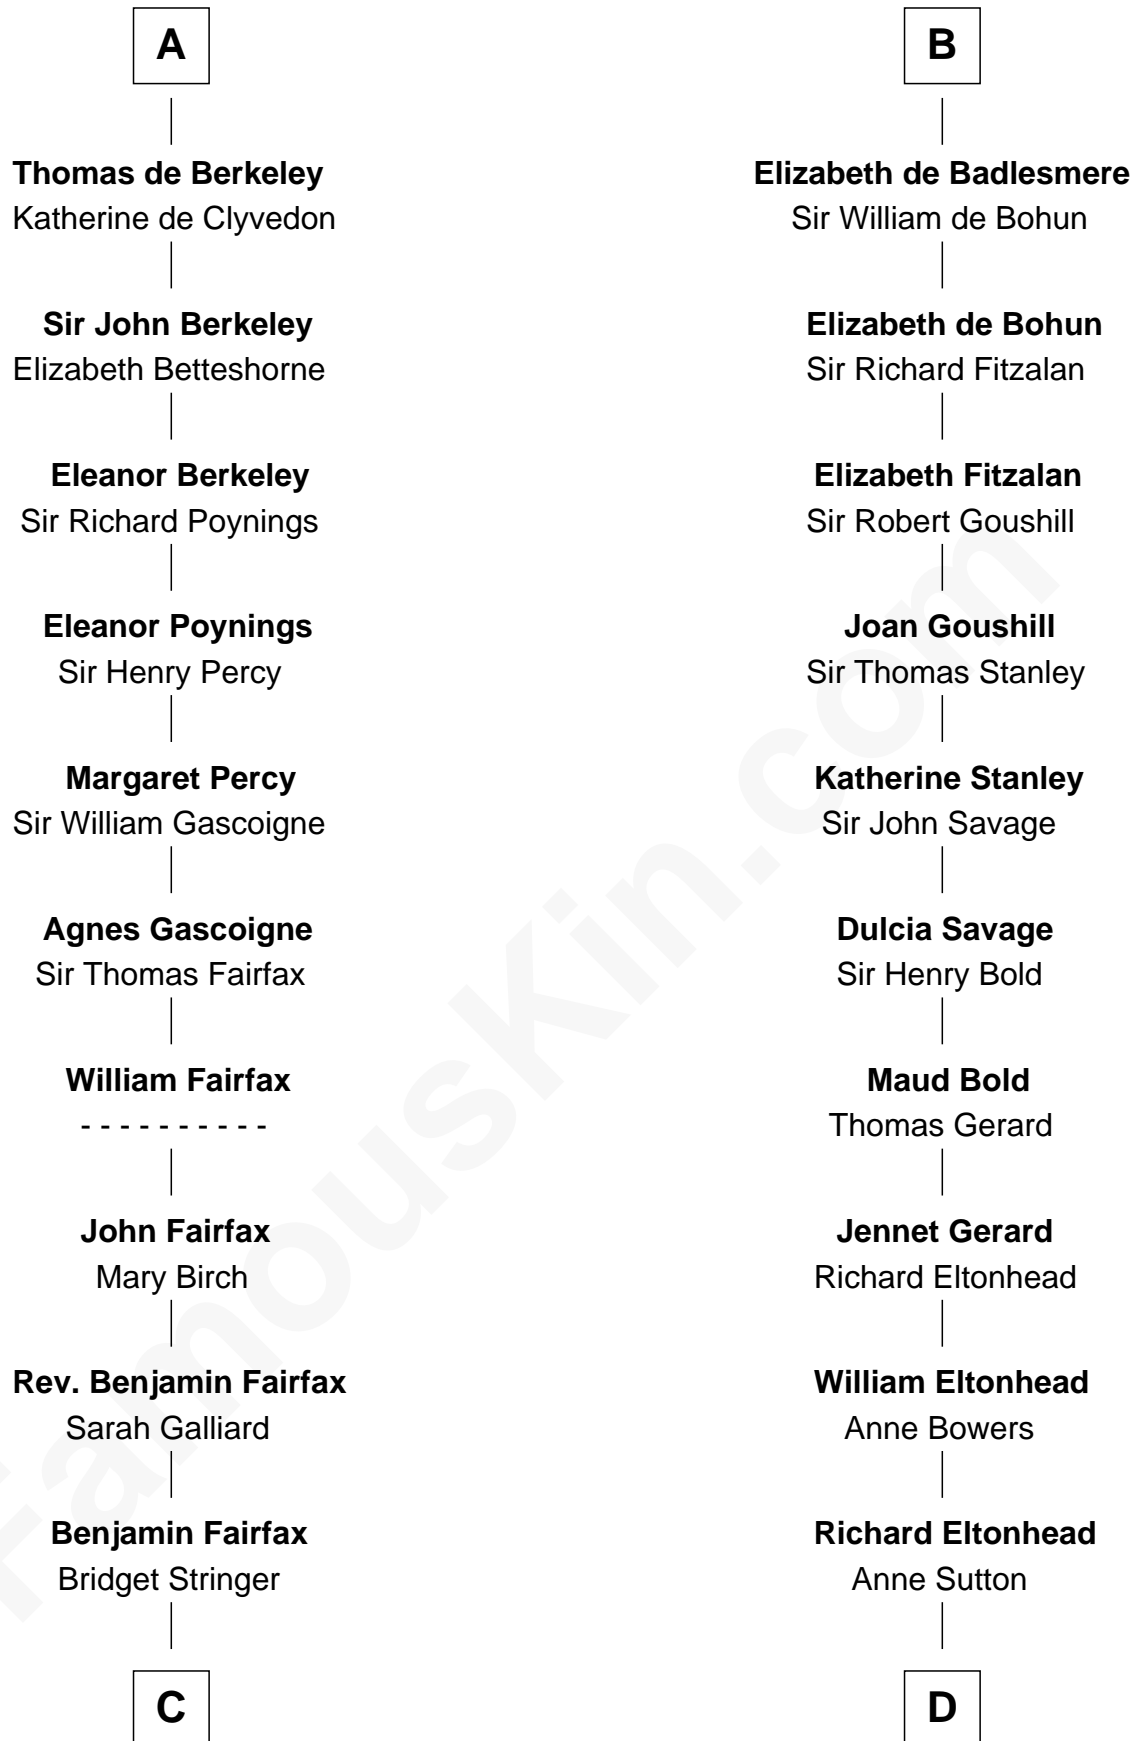

# FamousKin.com Relationship Chart of

**Harriet Martineau**

*Author of The Hour and the Man*

20th cousin 1 time removed of

**Richard Henry Lee**

*Signer of the Declaration of Independence*

**Ralph de Gael**