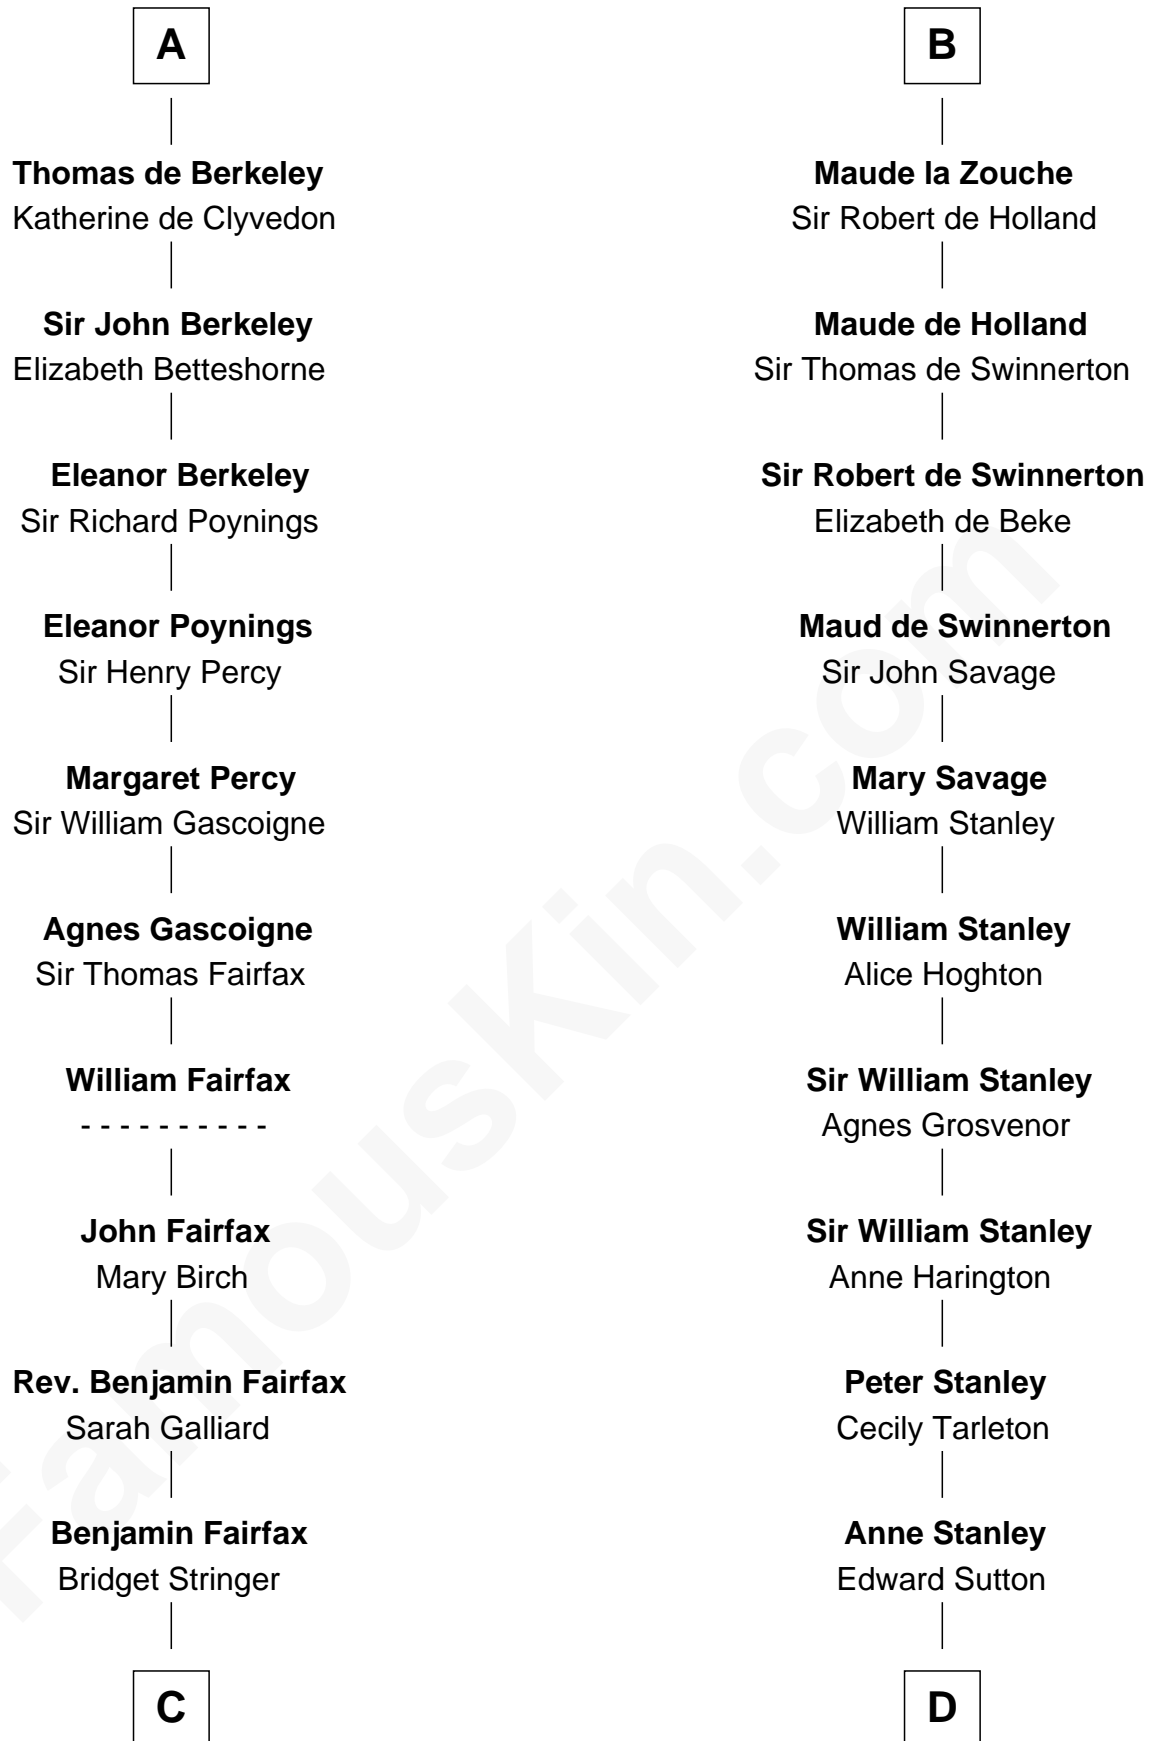

FamousKin.com Relationship Chart of

Harriet Martineau

Author of The Hour and the Man

21st cousin of

Richard Henry Lee

Signer of the Declaration of Independence

Waltheof of Dunbar

Sigrid - - - - -

Margaret de Quincy

Sir William de Ferrers

Joan de Ferrers

Sir Thomas de Berkeley

Sir Maurice de Berkeley

Eve la Zouche

A

Gunnild of Dunbar

Uhtred of Galloway

Roland of Galloway

Helena de Morville

Alan of Galloway

Helen de l'Isle

Helen of Galloway

Sir Roger de Quincy

Ellen de Quincy

Alan la Zouche

Sir Roger la Zouche

Ela Longespee

Sir Alan la Zouche

Eleanor de Segrave

B

C

Sarah Fairfax
Rev John Meadows