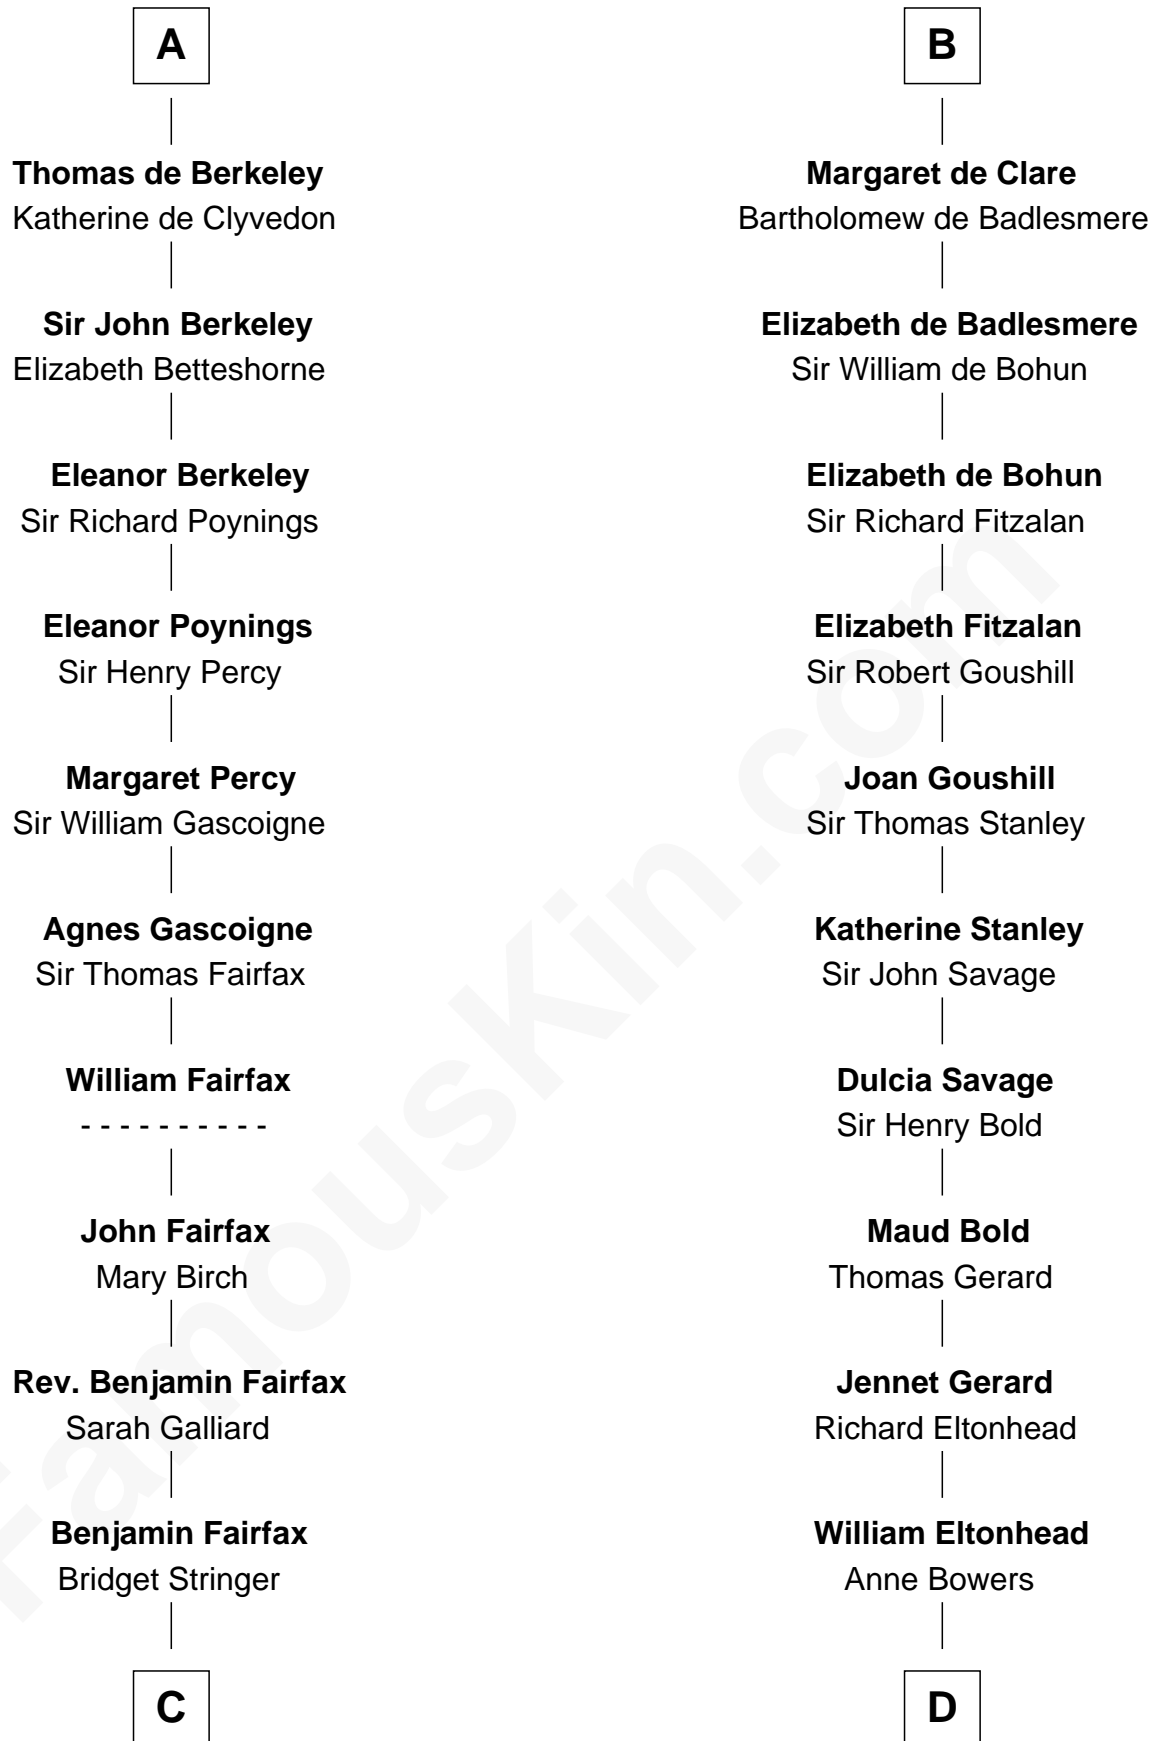

# FamousKin.com Relationship Chart of

**Harriet Martineau**

*Author of The Hour and the Man*

21st cousin of

**Richard Henry Lee**

*Signer of the Declaration of Independence*

**Ivo de Grantmesnil**

Filia de Gant