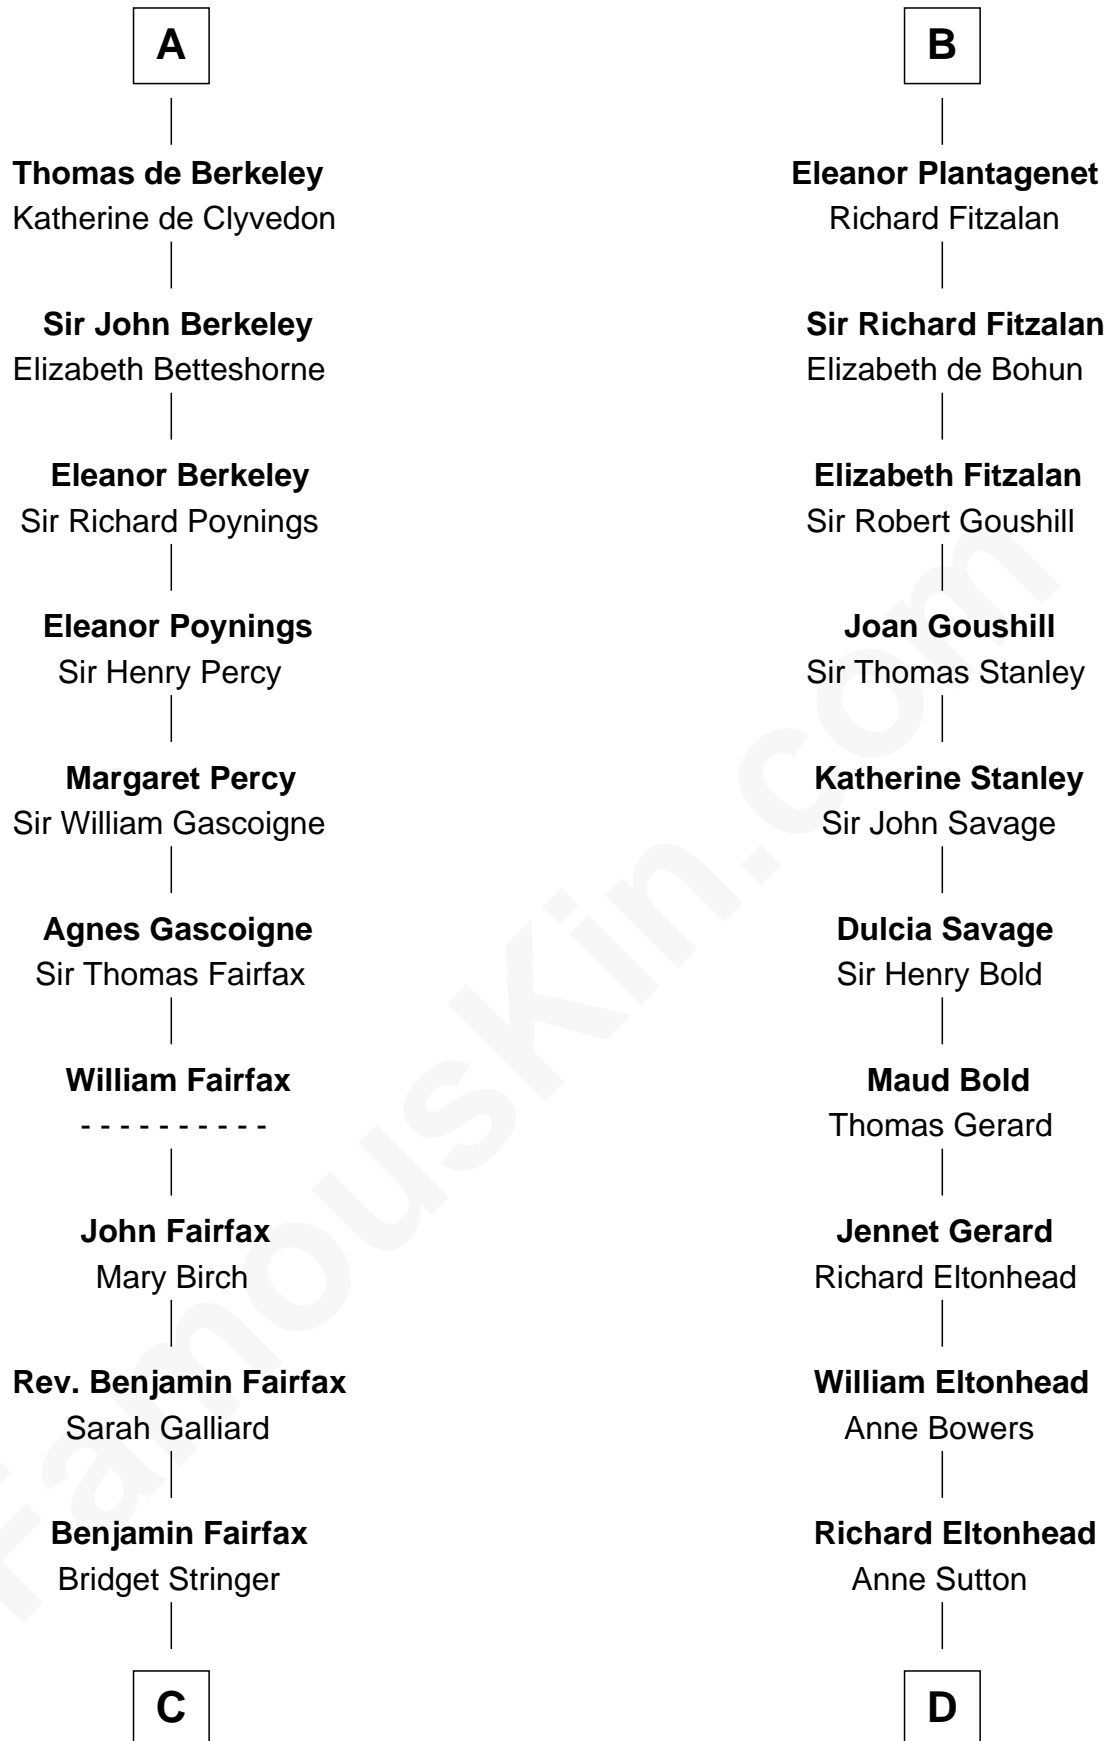

FamousKin.com Relationship Chart of

Harriet Martineau

Author of The Hour and the Man

20th cousin 1 time removed of

Richard Henry Lee

Signer of the Declaration of Independence

Gilbert Fitzrichard de Clare
Adeliza de Clermont-en-Beauvaisis

Eve de Braiose

Sir William de Cantilupe

Milicent de Cantilupe

Eudo la Zouche

Eve la Zouche

Sir Maurice de Berkeley

A

Richard Fitzgilbert de Clare

William de Beauchamp

Isabella de Beauchamp

Sir Patrick de Chaworth

Maud de Chaworth

Henry Plantagenet

B

C

Sarah Fairfax
Rev John Meadows