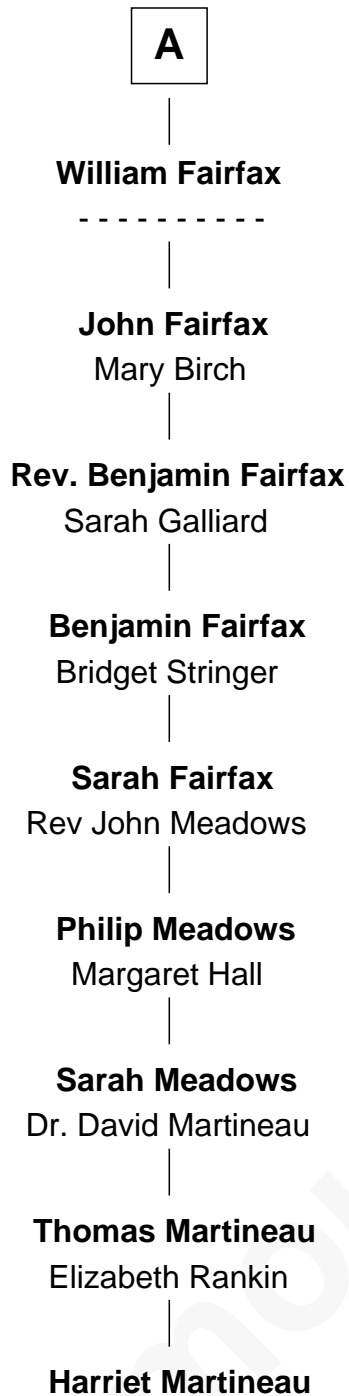

English Author, "The Hour and the Man"