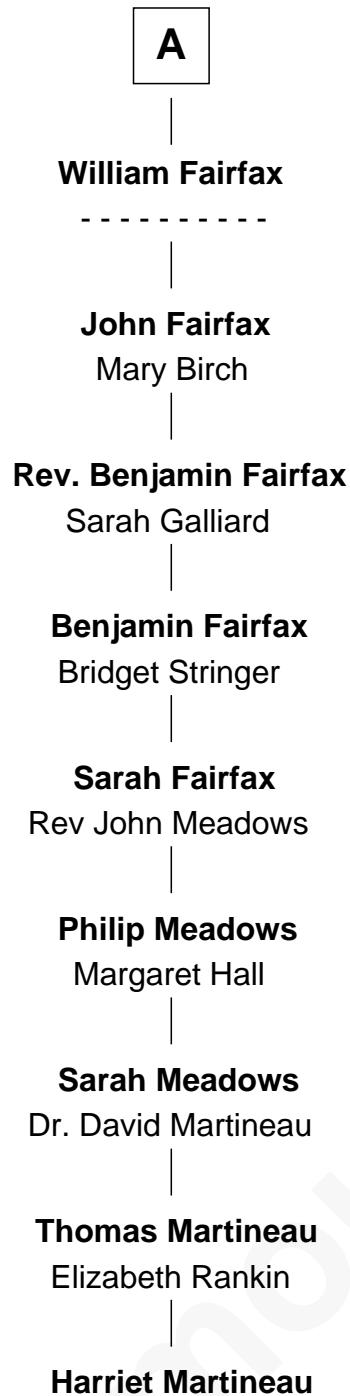

FamousKin.com

Relationship Chart of

Harriet Martineau

Author of The Hour and the Man

7th cousin 8 times removed of

Anne Boleyn

2nd Wife of King Henry VIII

Henry Plantagenet
Maud de Chaworth

Mary Plantagenet
Henry de Percy

Sir Henry Percy
Margaret de Neville

Sir Henry Percy
Elizabeth Mortimer

Sir Henry Percy
Eleanor Neville

Sir Henry Percy
Eleanor Poynings

Margaret Percy
Sir William Gascoigne

Agnes Gascoigne
Sir Thomas Fairfax

A

Eleanor Plantagenet
Richard Fitzalan

Sir Richard Fitzalan
Elizabeth de Bohun

Joan Fitzalan
Sir William Beauchamp

Joan Beauchamp
James Butler

Sir Thomas Butler
Anne Hankeford

Margaret Butler
Sir William Boleyn

Thomas Boleyn
Elizabeth Howard

Anne Boleyn
Wife of King Henry VIII

English Author, "The Hour and the Man"