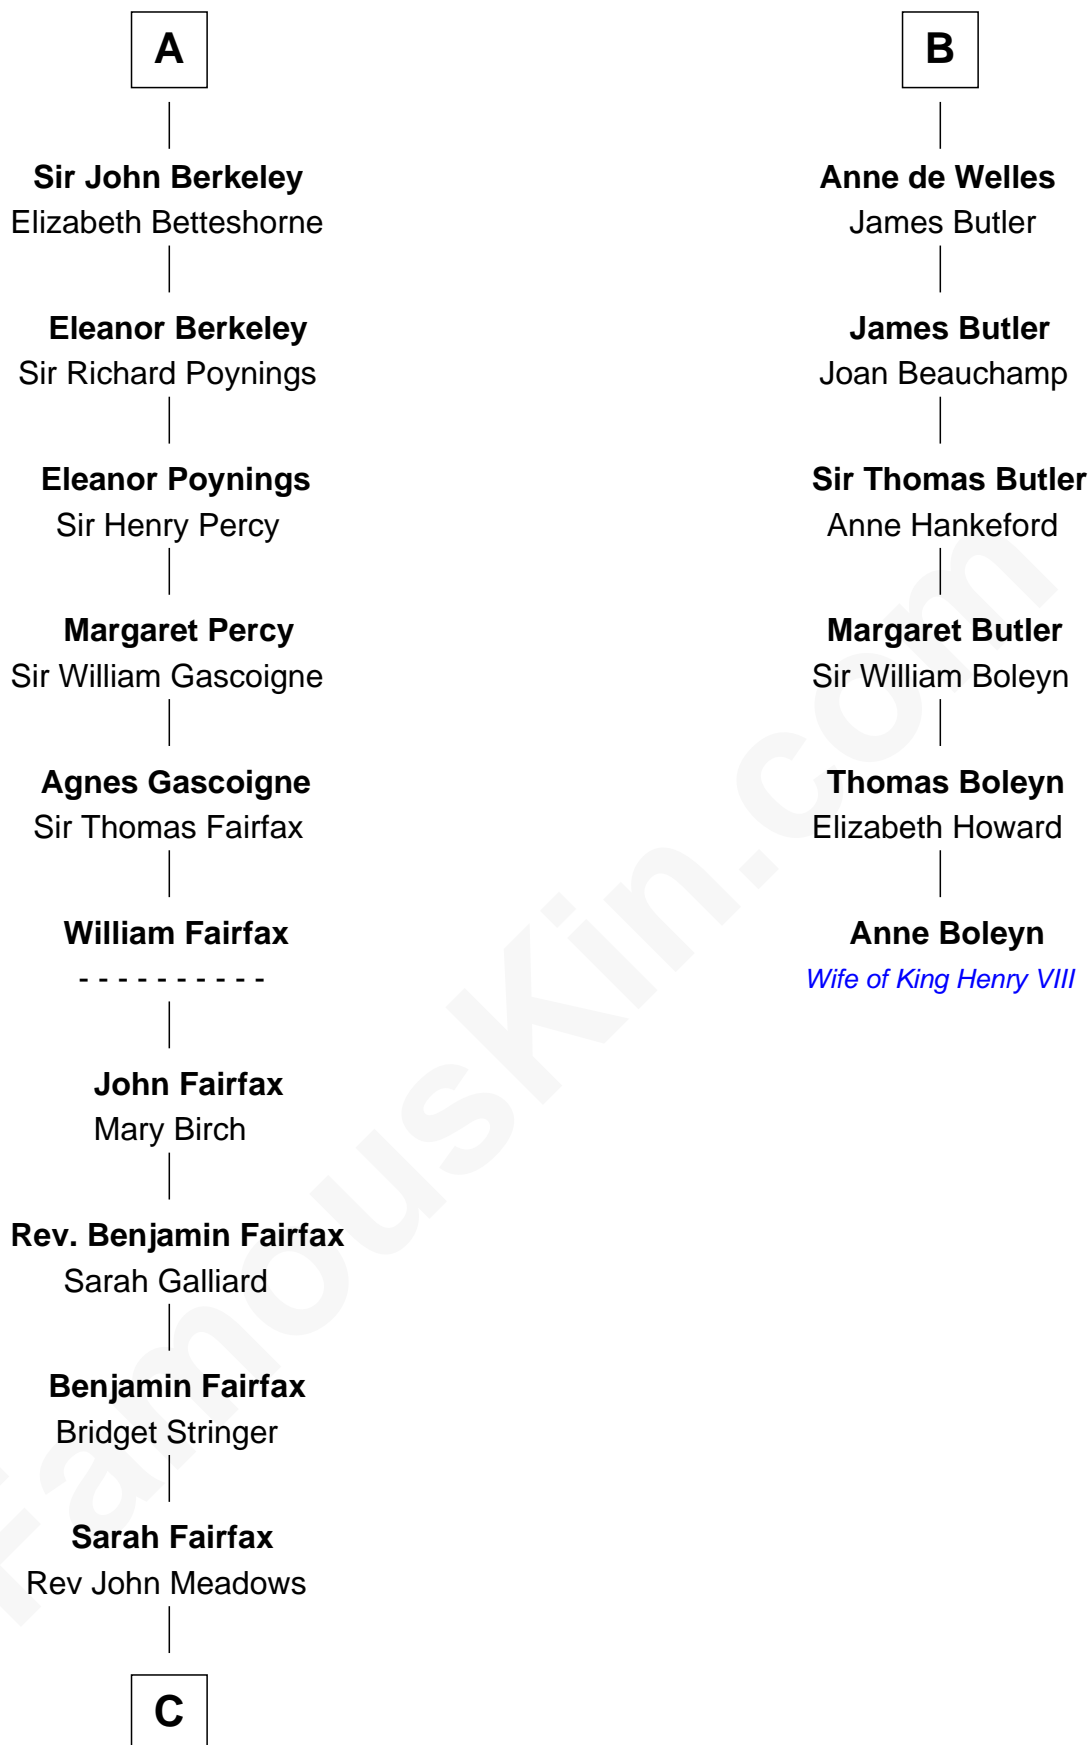

FamousKin.com

Relationship Chart of

Harriet Martineau

Author of The Hour and the Man

12th cousin 8 times removed of

Anne Boleyn

2nd Wife of King Henry VIII

Maud de St. Liz

Sir Roger de Quincy
Helen of Galloway

William de Aubeney
Isabel - - - - -

Margaret de Quincy
Sir William de Ferrers

Isabel de Aubeney
Sir Robert de Ros

Joan de Ferrers
Sir Thomas de Berkeley

William de Ros
Maude de Vaux

Sir Maurice de Berkeley
Eve la Zouche

Sir William de Ros
Margery de Badlesmere

Thomas de Berkeley
Katherine de Clyvedon

Maud de Roos
John de Welles

A

B

C

Philip Meadows