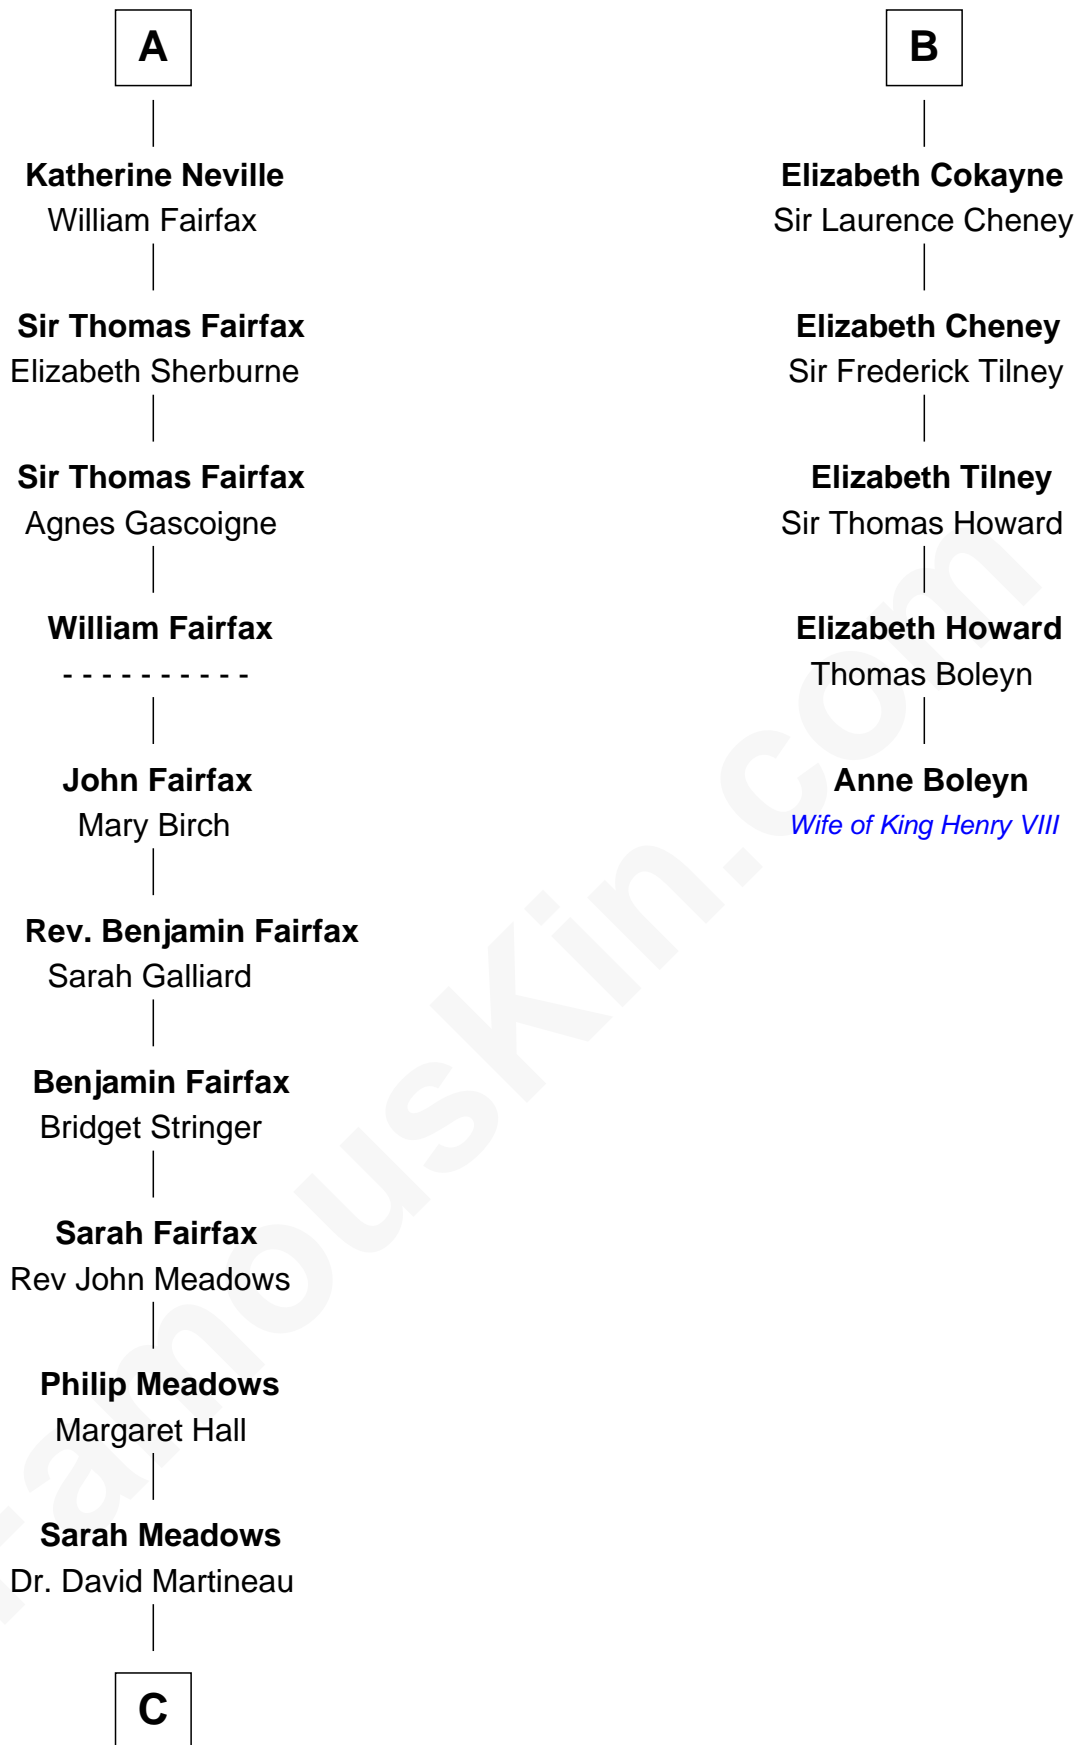

FamousKin.com

Relationship Chart of

Harriet Martineau

Author of The Hour and the Man

11th cousin 7 times removed of

Anne Boleyn

2nd Wife of King Henry VIII

Sir William Longespee

Ela of Salisbury

C

Thomas Martineau

Elizabeth Rankin

Harriet Martineau

English Author, "The Hour and the Man"

FamousKin.com