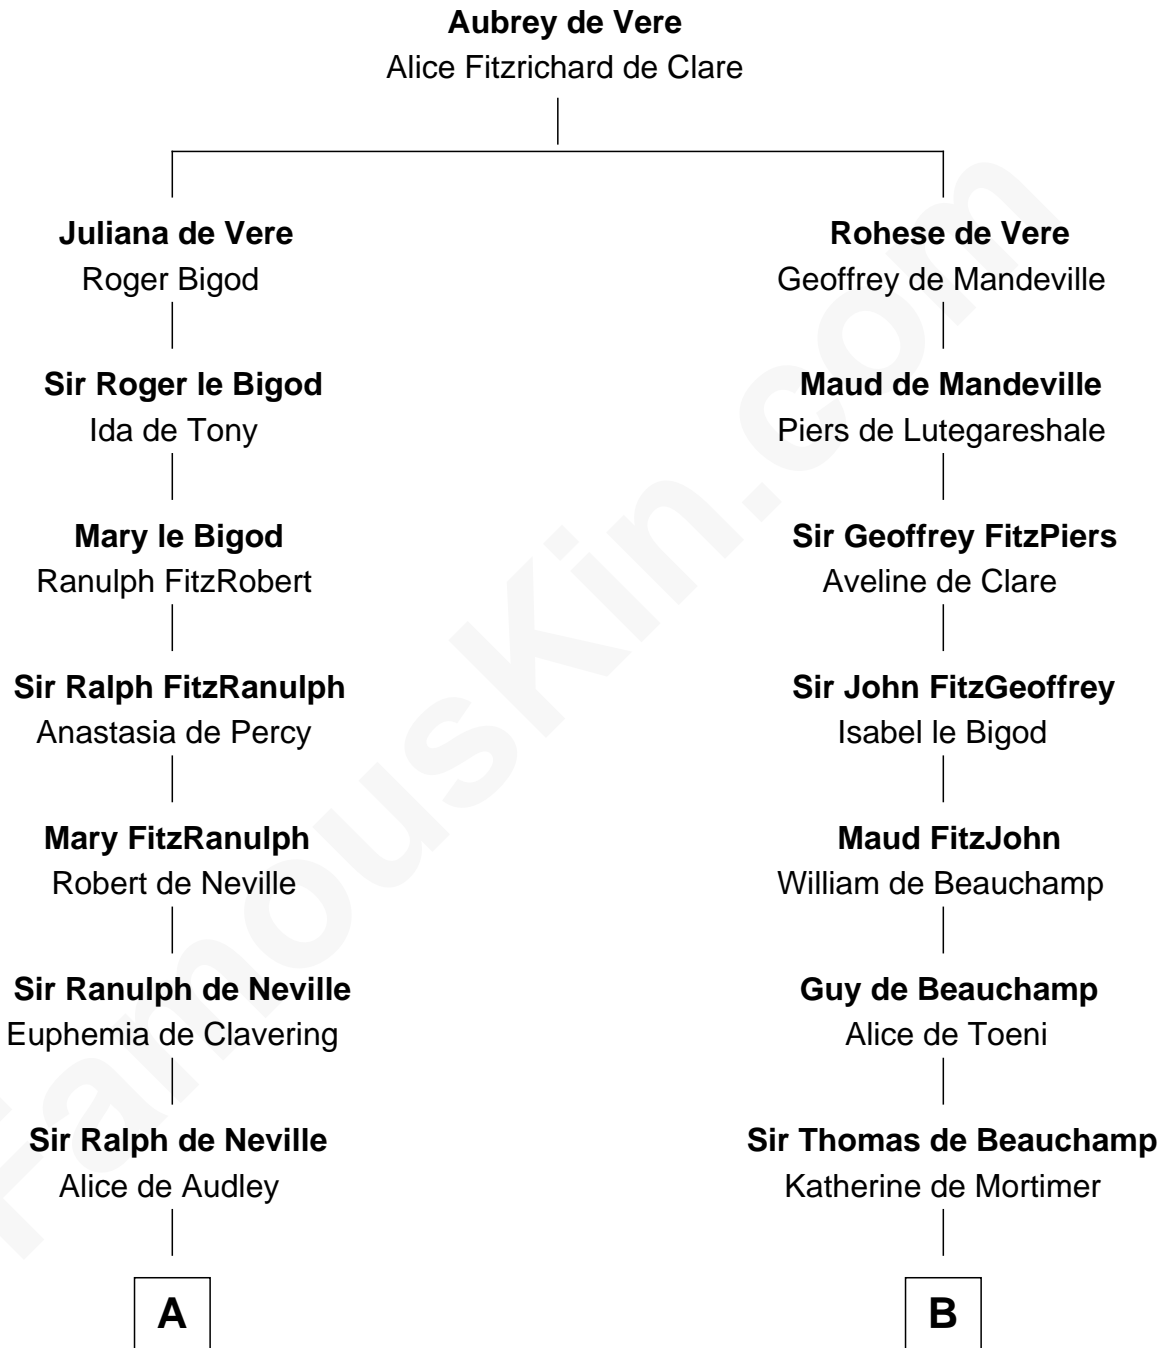

FamousKin.com

Relationship Chart of

Harriet Martineau

Author of The Hour and the Man

12th cousin 9 times removed of

Anne Boleyn

2nd Wife of King Henry VIII