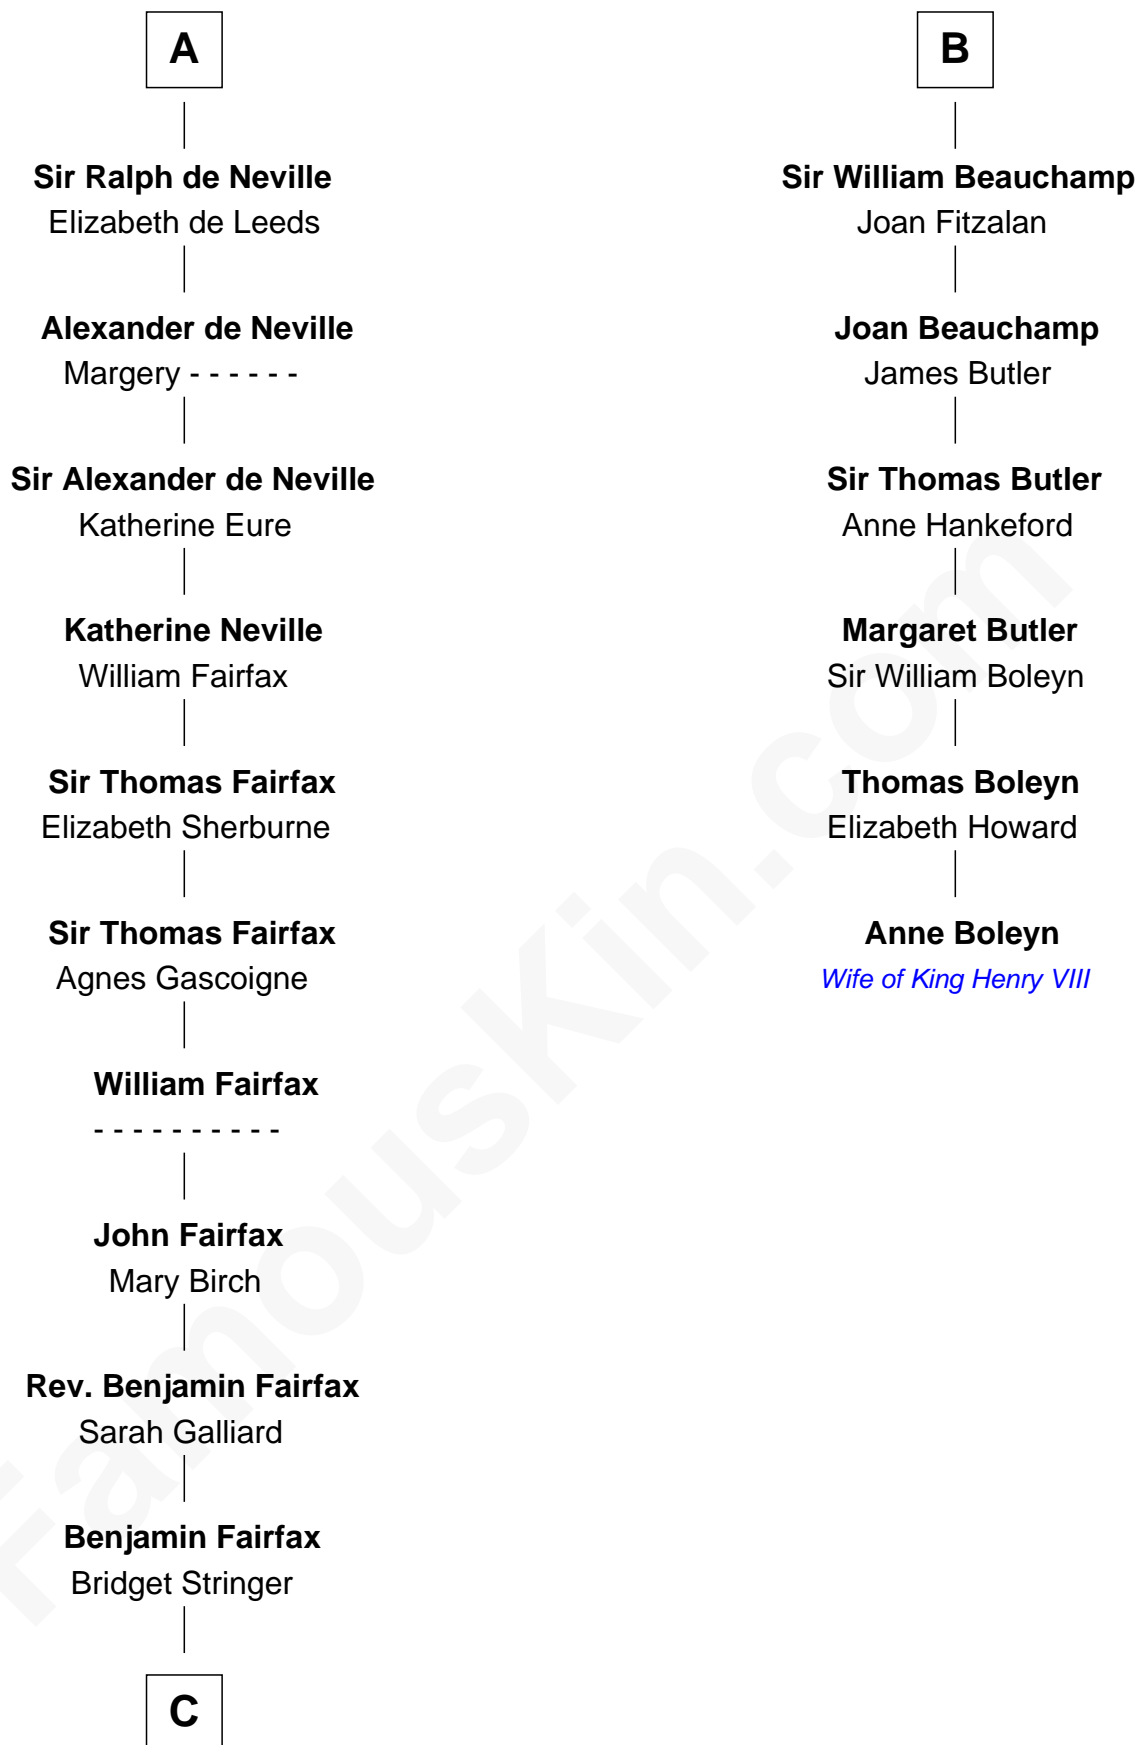

## Relationship Chart of

### Harriet Martineau

*Author of The Hour and the Man*

12th cousin 9 times removed of

### Anne Boleyn

*2nd Wife of King Henry VIII*

**C**

—  
**Sarah Fairfax**

Rev John Meadows

—  
**Philip Meadows**

Margaret Hall

—  
**Sarah Meadows**