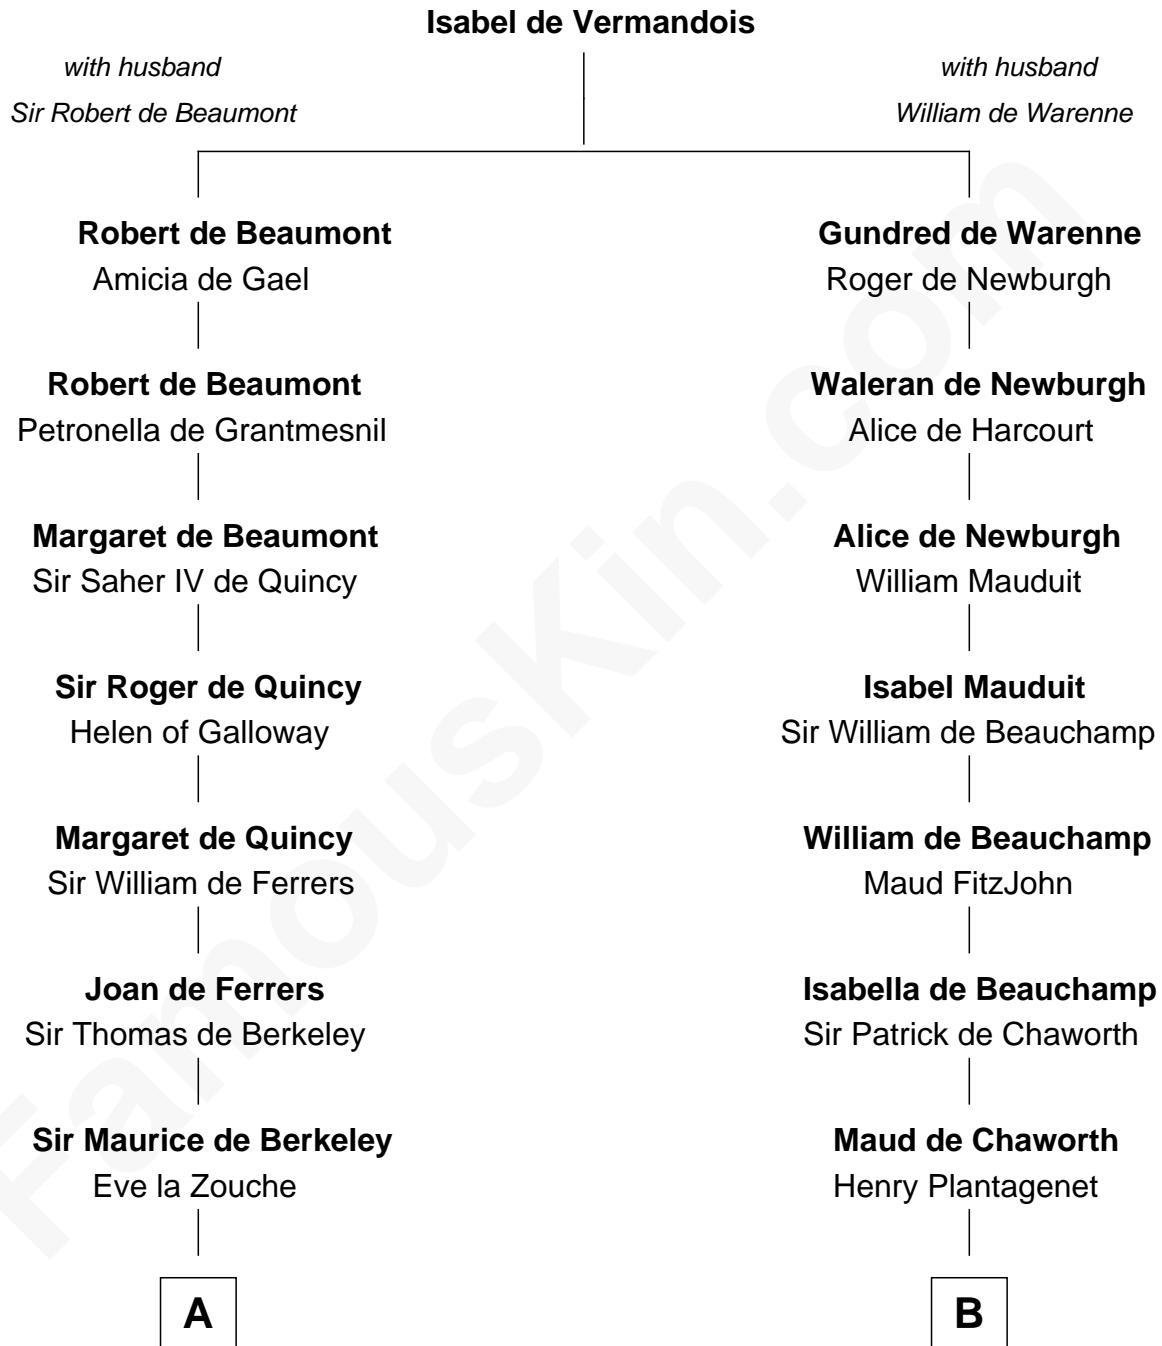

# FamousKin.com Relationship Chart of

**Harriet Martineau**

*Author of The Hour and the Man*

13th cousin 8 times removed of

**King Henry VIII**

*King of England*

**C**

—  
**Sarah Fairfax**  
Rev John Meadows

—  
**Philip Meadows**  
Margaret Hall

—  
**Sarah Meadows**  
Dr. David Martineau

—  
**Thomas Martineau**  
Elizabeth Rankin

—  
**Harriet Martineau**  
*English Author, "The Hour and the Man"*