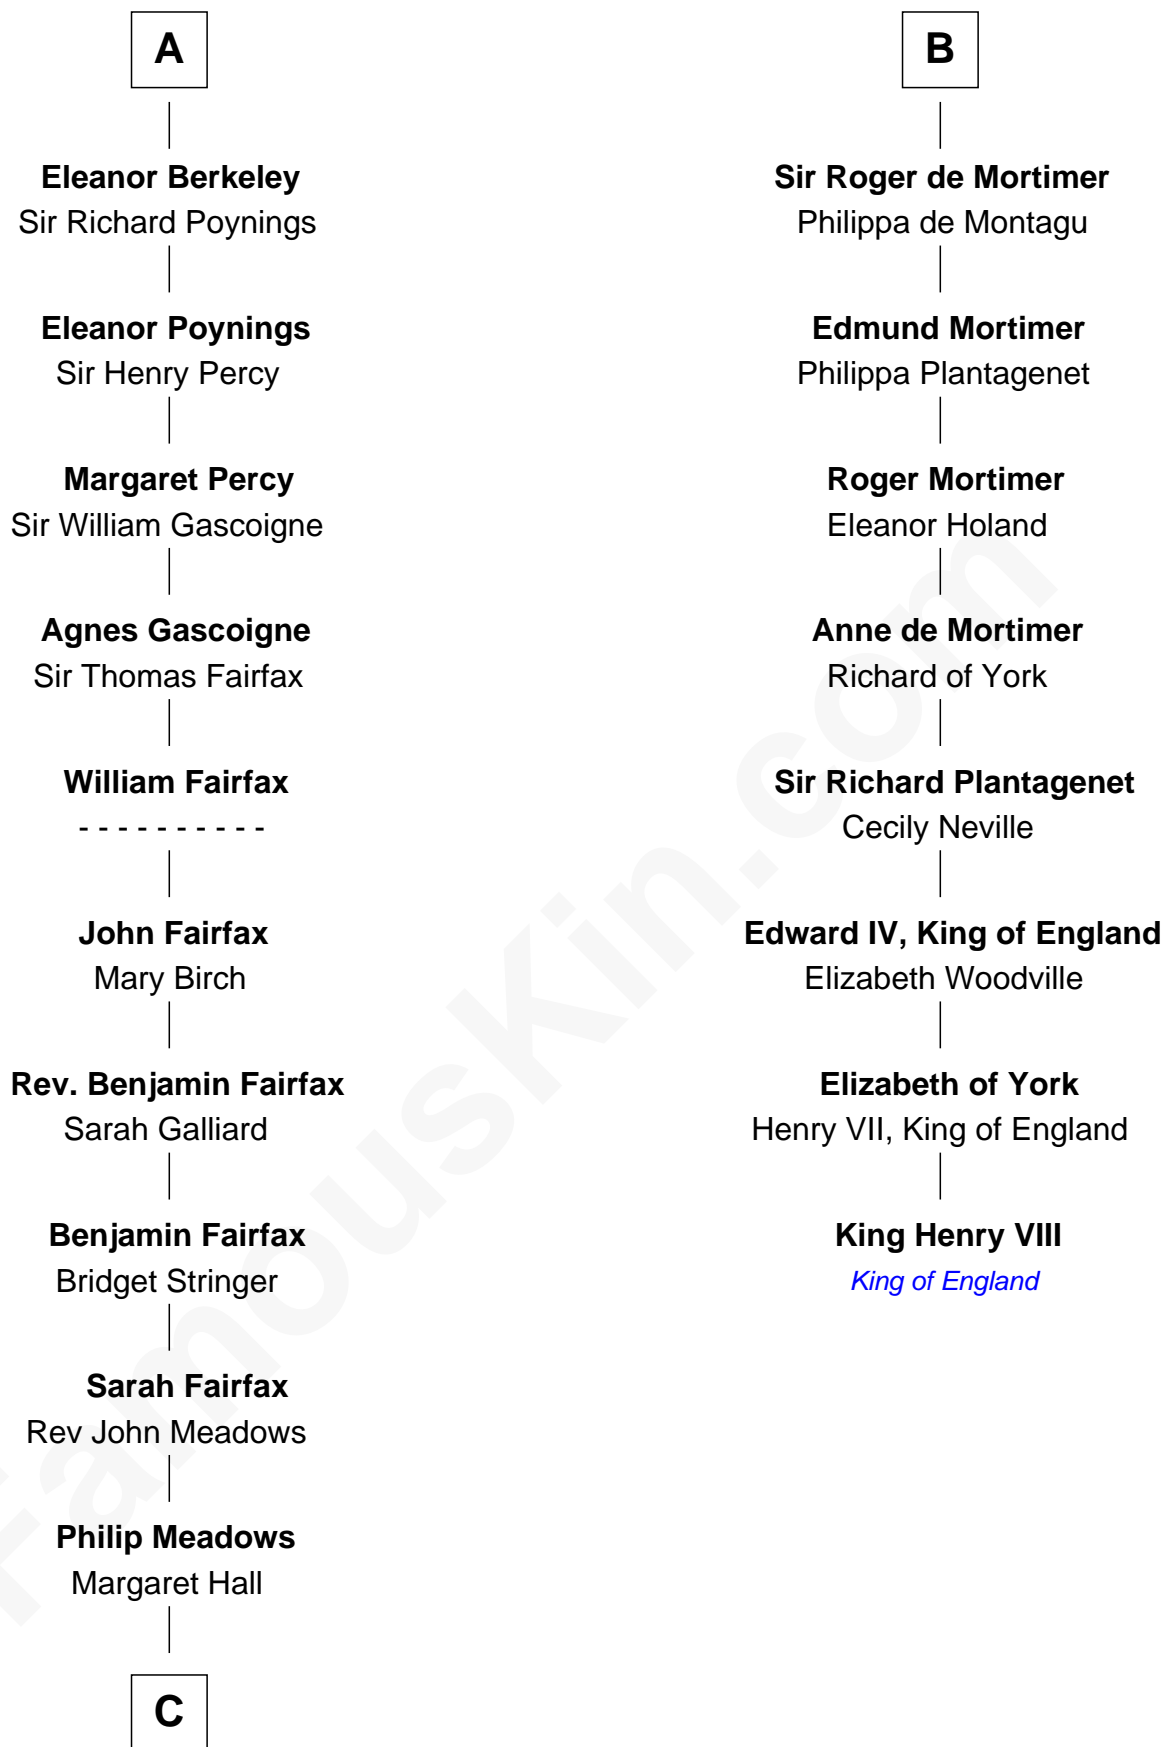

## Relationship Chart of

### Harriet Martineau

*Author of The Hour and the Man*

14th cousin 5 times removed of

### King Henry VIII

*King of England*

**Simon III de Montfort**

Maud - - - - -

**C**

—  
**Sarah Meadows**  
Dr. David Martineau

—  
**Thomas Martineau**  
Elizabeth Rankin

—  
**Harriet Martineau**  
*English Author, "The Hour and the Man"*

FamousKin.com