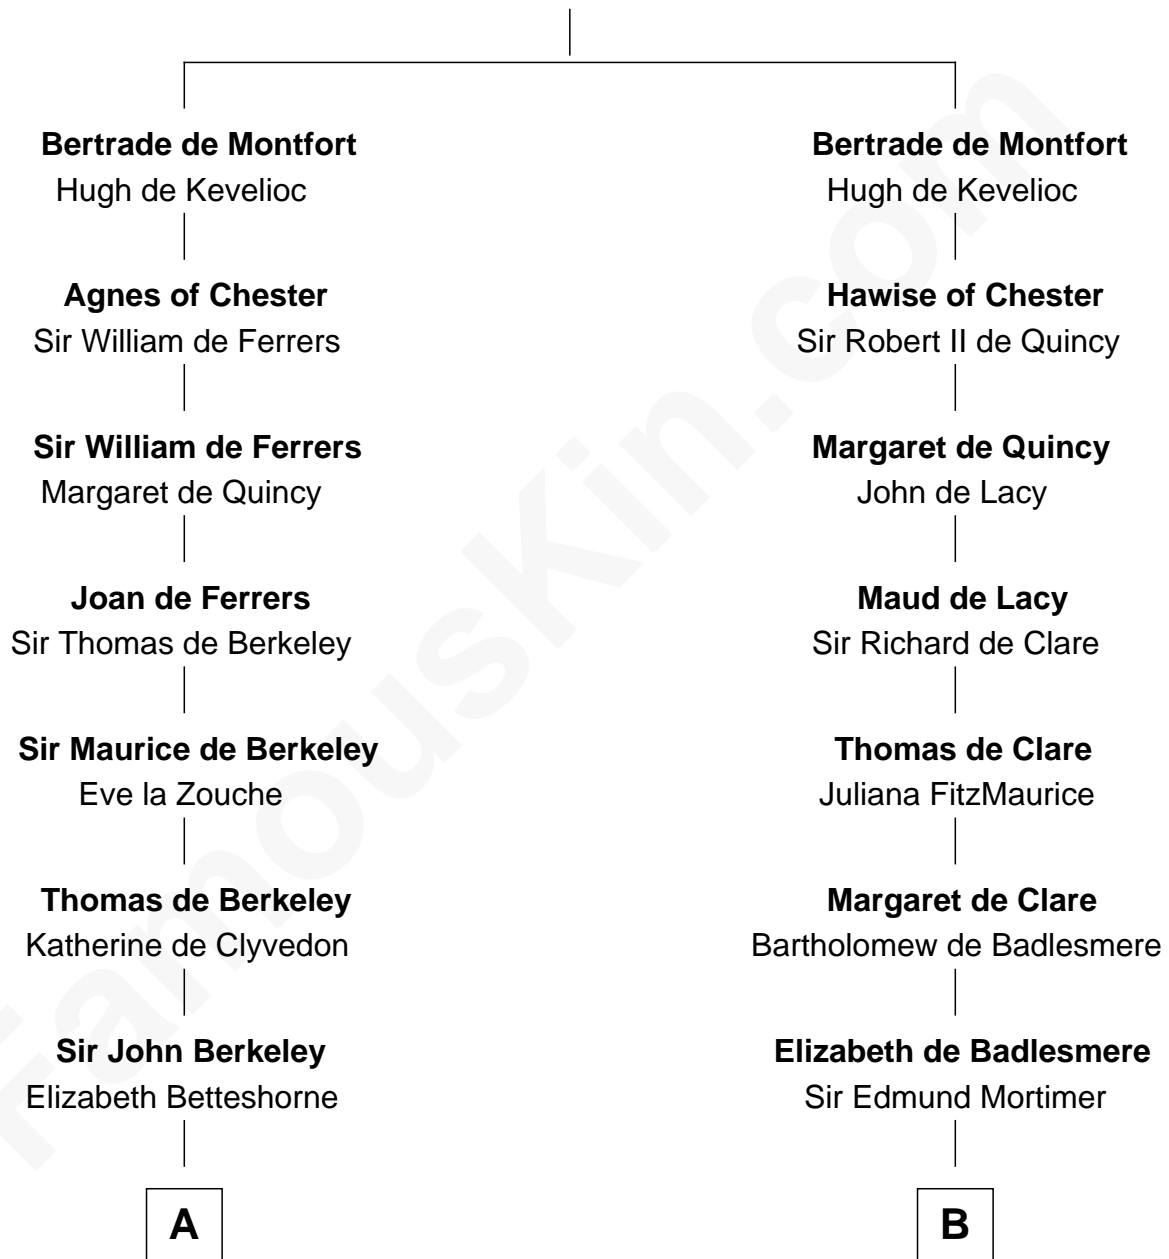

## Relationship Chart of

### Harriet Martineau

*Author of The Hour and the Man*

14th cousin 5 times removed of

### King Henry VIII

*King of England*

**Simon III de Montfort**

Maud - - - - -

**C**

—  
**Sarah Meadows**  
Dr. David Martineau

—  
**Thomas Martineau**  
Elizabeth Rankin

—  
**Harriet Martineau**  
*English Author, "The Hour and the Man"*