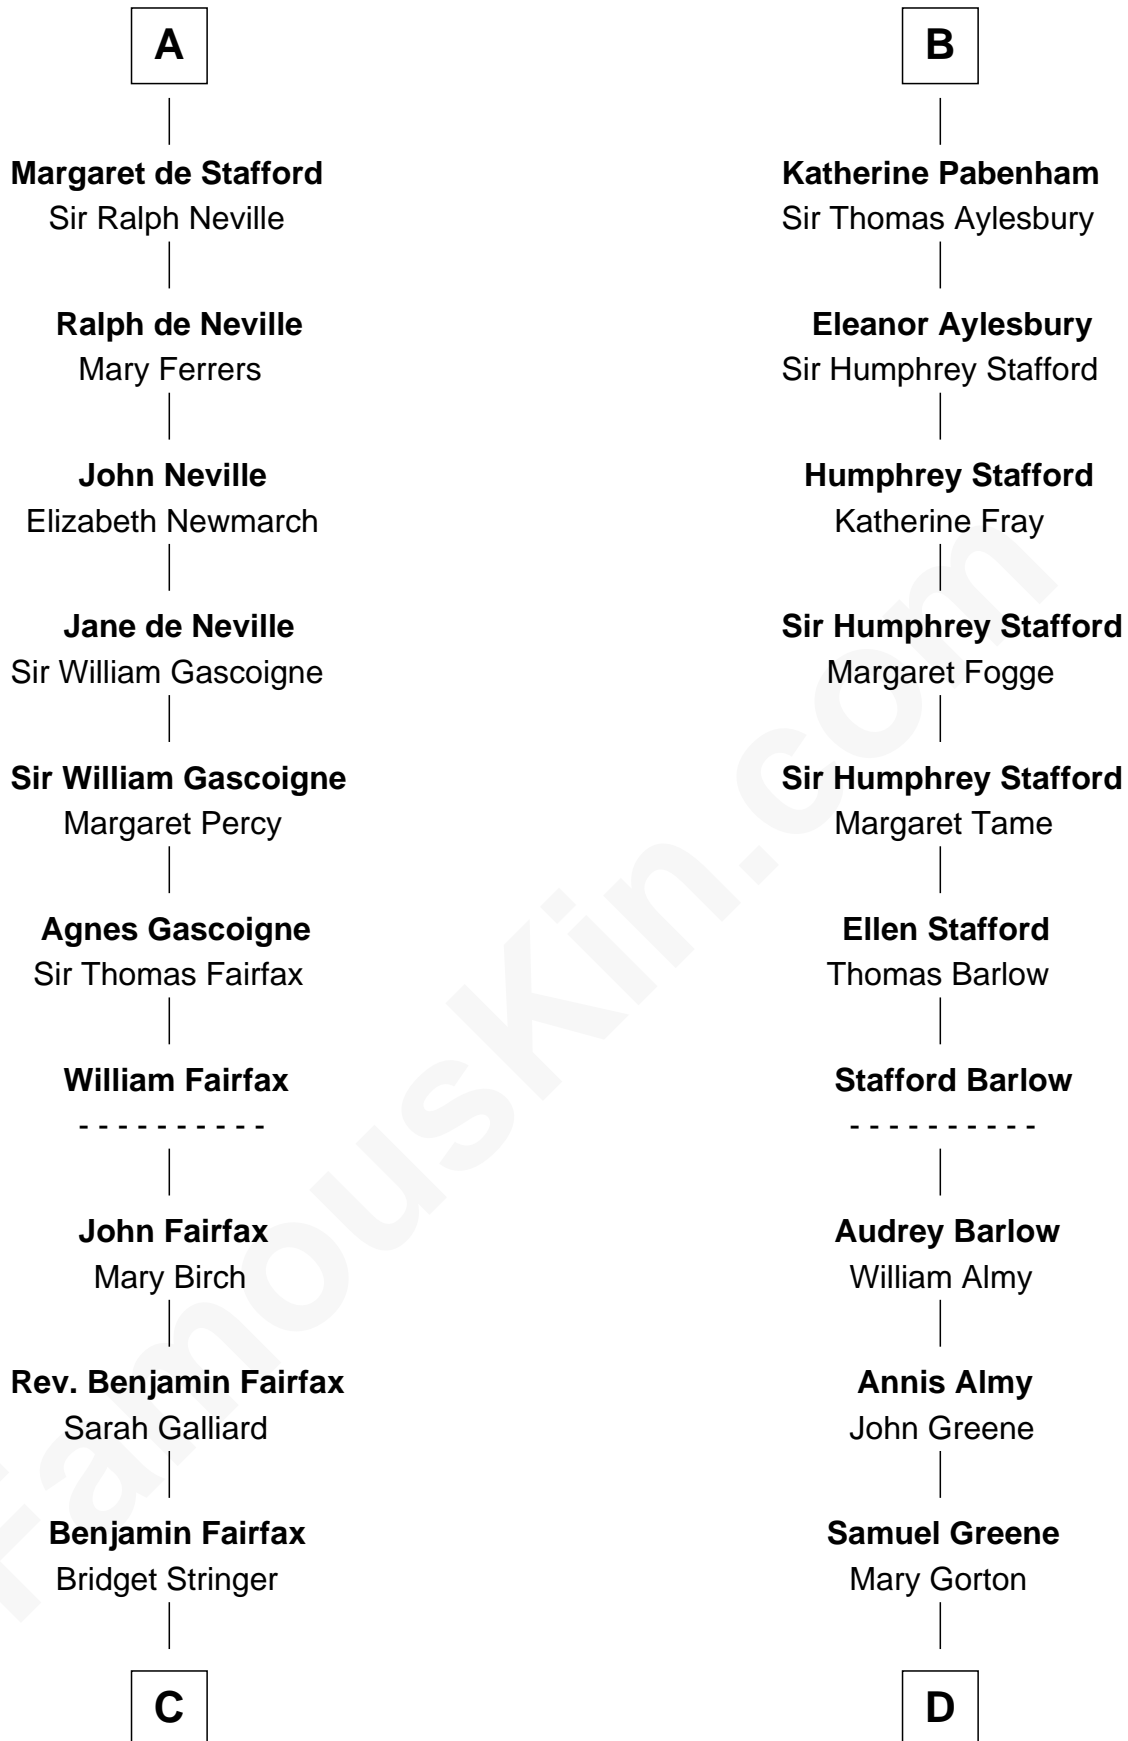

FamousKin.com Relationship Chart of

Harriet Martineau

Author of The Hour and the Man

20th cousin 1 time removed of

Samuel Ward King

15th Governor of Rhode Island

Gundred de Warenne

*with husband
Roger de Newburgh*

Joan Peveral

Philippa de Beauchamp

Sir Hugh de Stafford

Elizabeth d'Engaine

Sir Laurence de Pabenham

A

B

C