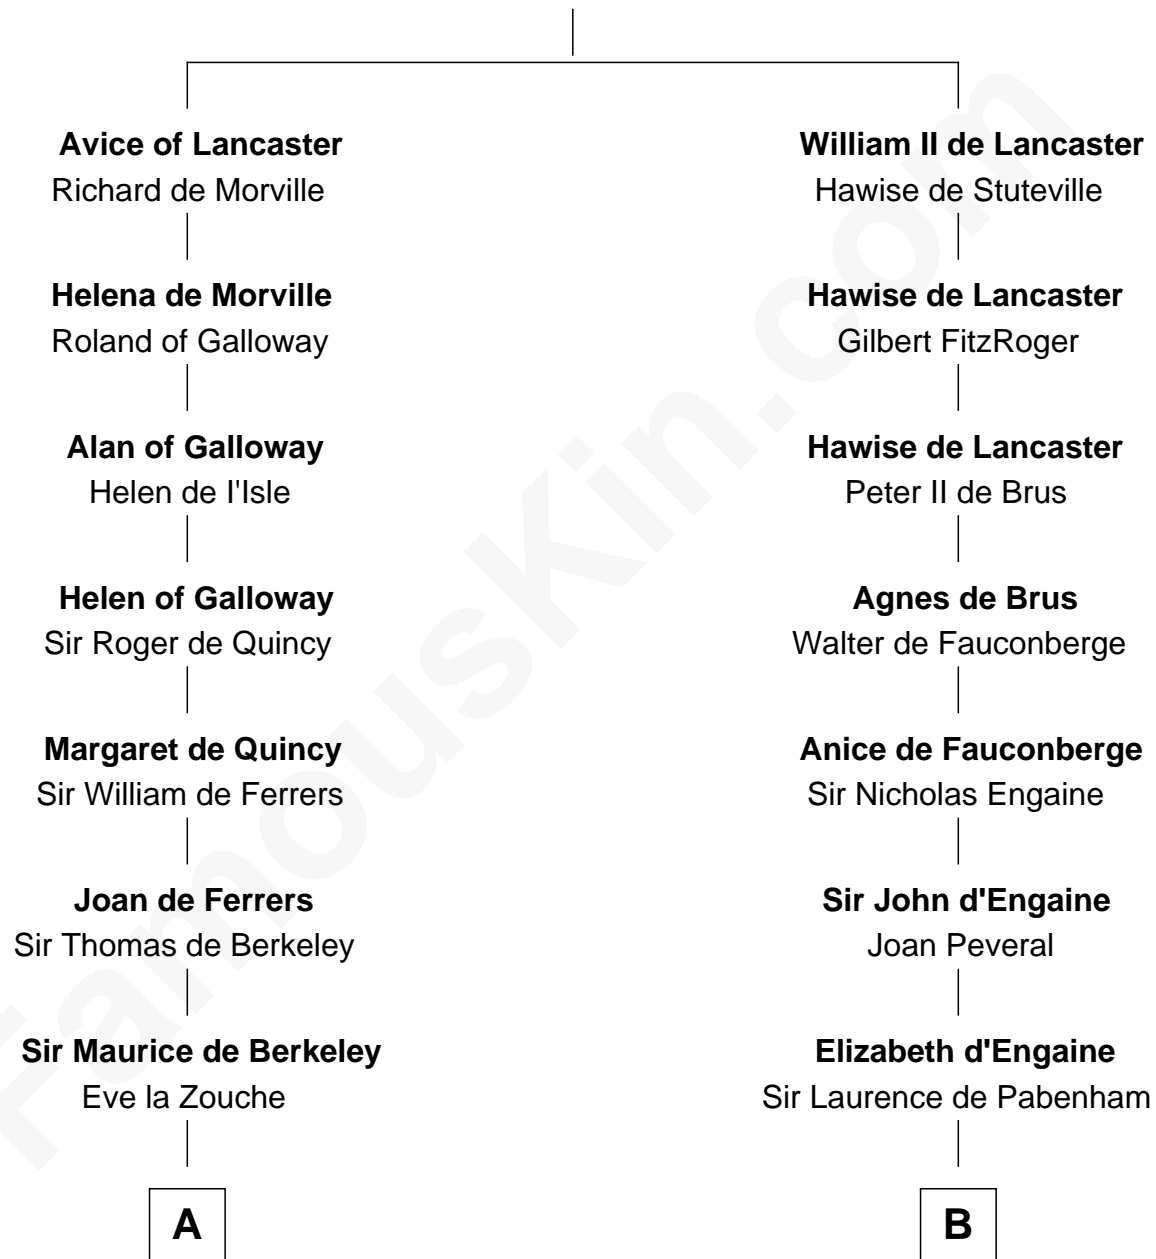

# FamousKin.com Relationship Chart of

**Harriet Martineau**

*Author of The Hour and the Man*

20th cousin 1 time removed of

**Samuel Ward King**

*15th Governor of Rhode Island*

**William I de Lancaster**

Gundred de Warenne

**C**

**Sarah Fairfax**  
Rev John Meadows

**Philip Meadows**  
Margaret Hall

**Sarah Meadows**  
Dr. David Martineau

**Thomas Martineau**  
Elizabeth Rankin

**Harriet Martineau**  
*English Author, "The Hour and the Man"*

**D**

**Samuel Greene**  
Sarah Coggeshall

**Mercy Green**  
John Walton

**Welthian Walton**  
William Borden King

**Samuel Ward King**  
*15th Governor of Rhode Island*