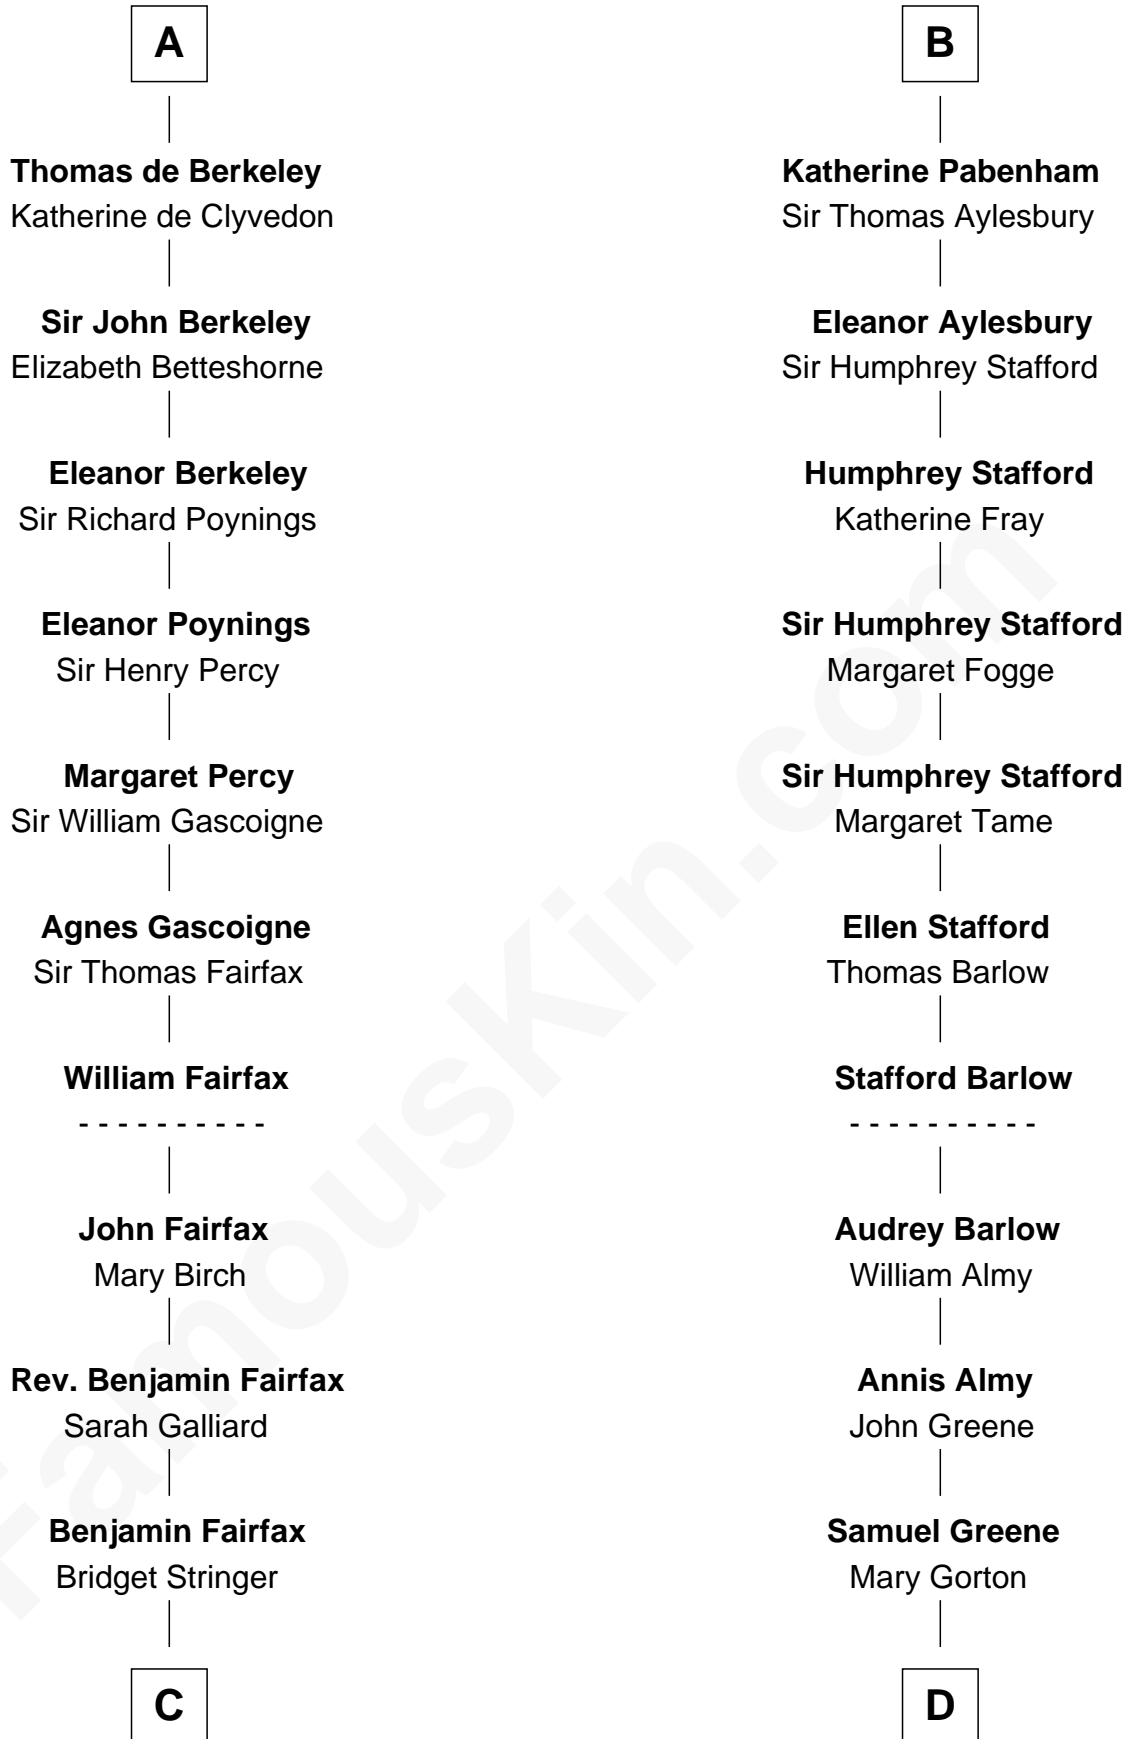

# FamousKin.com Relationship Chart of

**Harriet Martineau**

*Author of The Hour and the Man*

20th cousin 1 time removed of

**Samuel Ward King**

*15th Governor of Rhode Island*

**William I de Lancaster**

Gundred de Warenne

**D**

**Samuel Greene**  
Sarah Coggeshall

**Mercy Green**  
John Walton

**Welthian Walton**  
William Borden King

**Samuel Ward King**  
*15th Governor of Rhode Island*