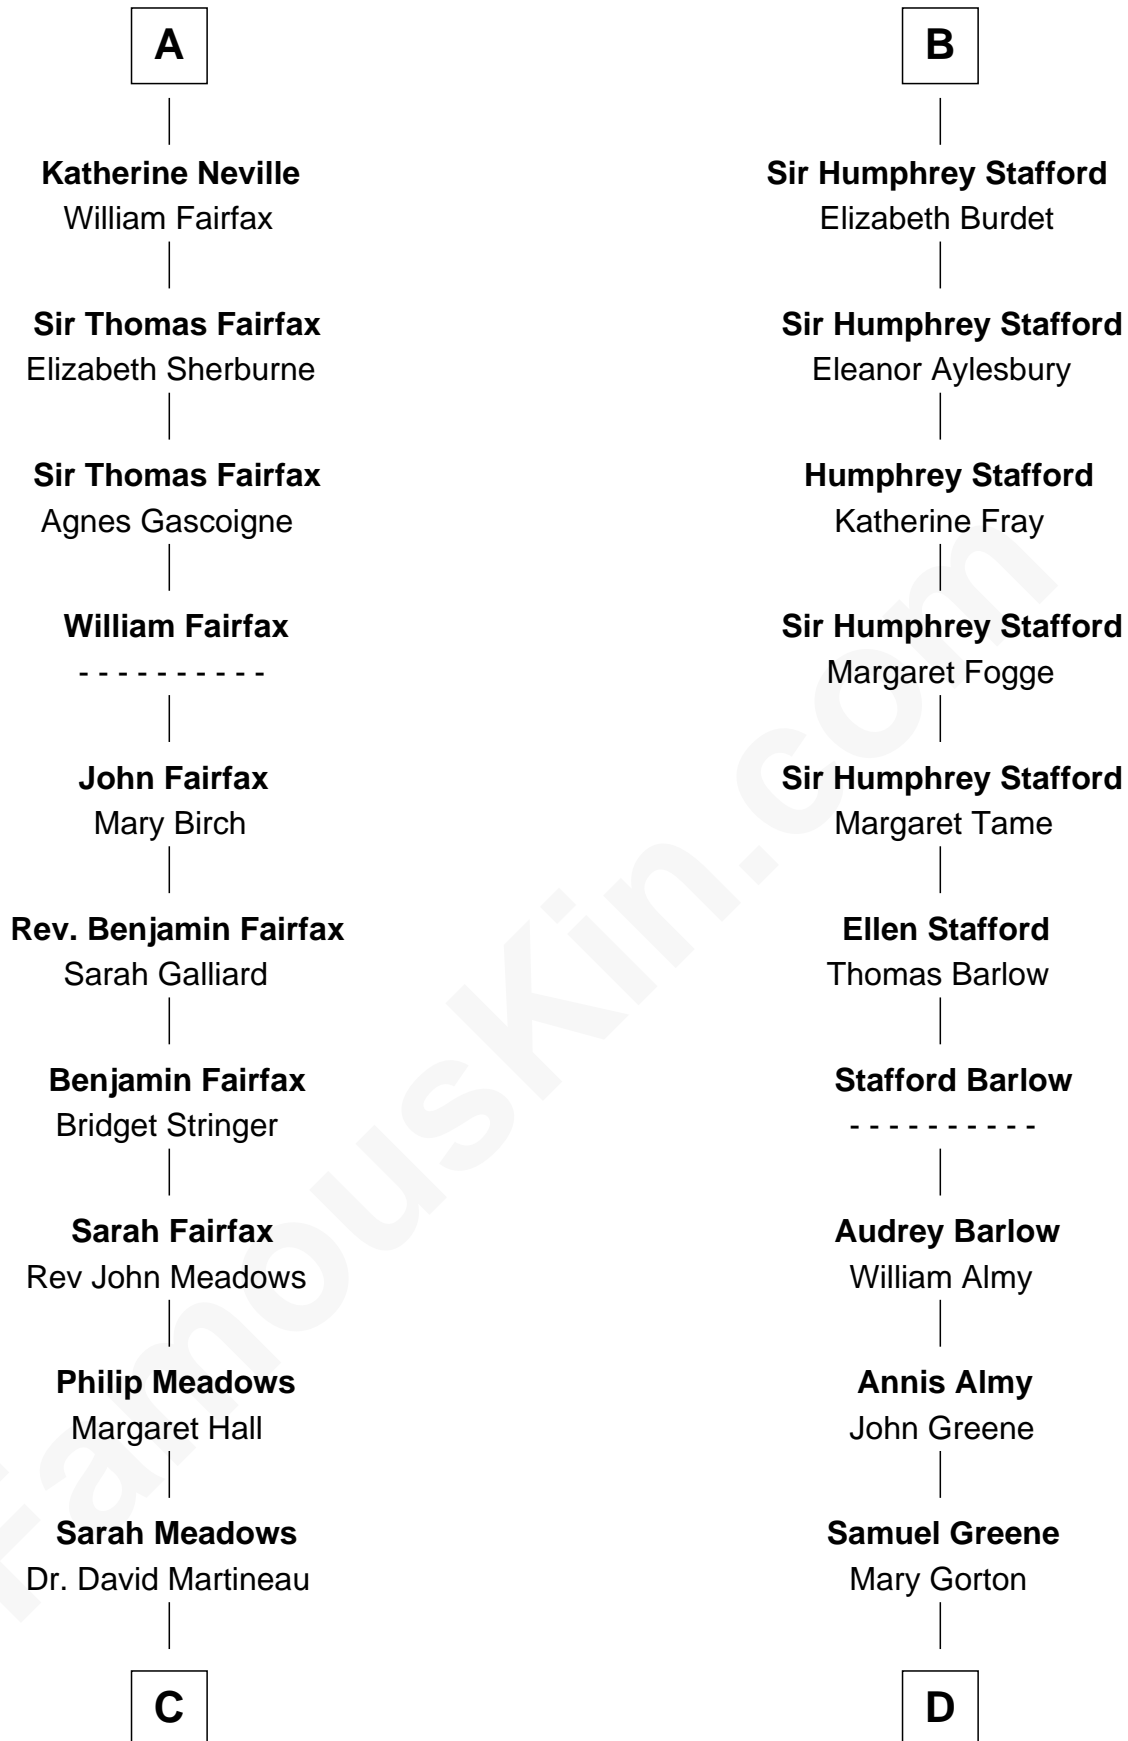

FamousKin.com Relationship Chart of

Harriet Martineau

Author of The Hour and the Man

18th cousin 2 times removed of

Samuel Ward King

15th Governor of Rhode Island

Sir William Longespee

Ela of Salisbury

C

Thomas Martineau

Elizabeth Rankin

Harriet Martineau

English Author, "The Hour and the Man"

D

Samuel Greene

Sarah Coggeshall

Mercy Green

John Walton

Welthian Walton

William Borden King

Samuel Ward King

15th Governor of Rhode Island

FamousKin.com