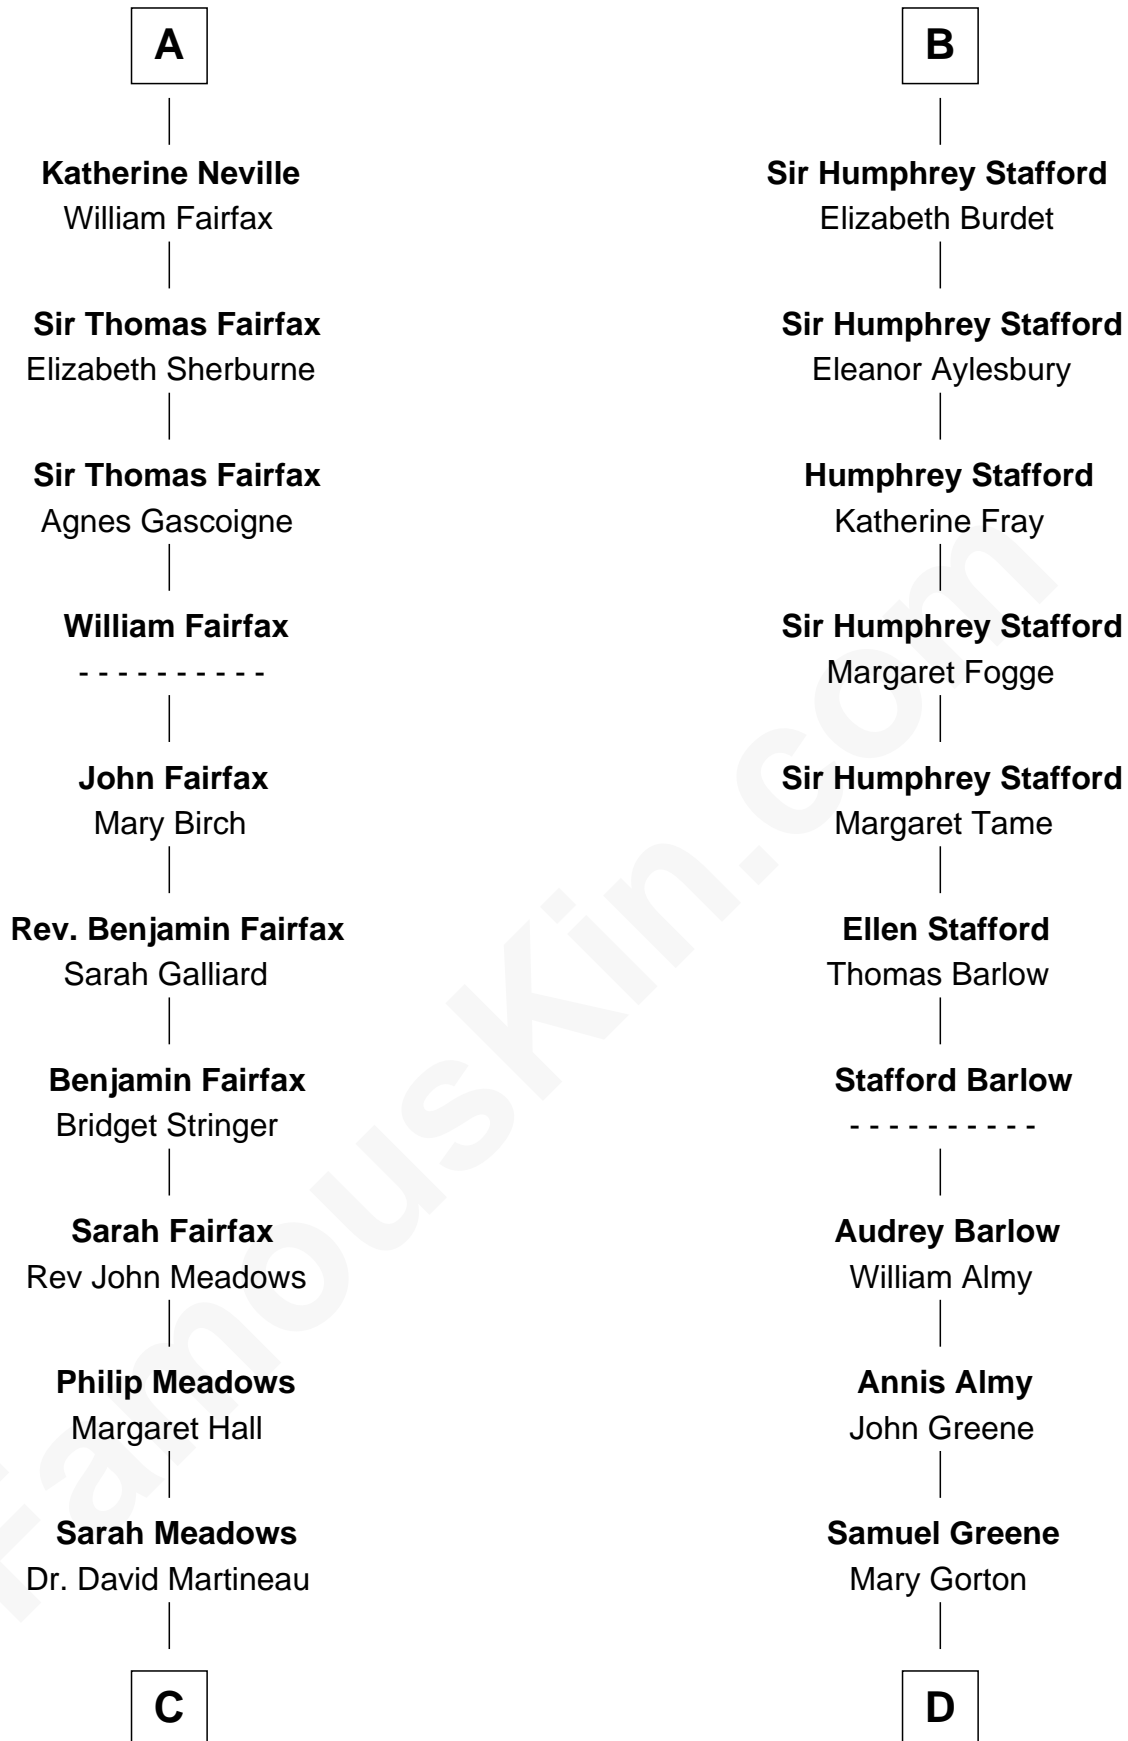

FamousKin.com Relationship Chart of

Harriet Martineau

Author of The Hour and the Man

18th cousin 2 times removed of

Samuel Ward King

15th Governor of Rhode Island

C

Thomas Martineau

Elizabeth Rankin

Harriet Martineau

English Author, "The Hour and the Man"

D

Samuel Greene

Sarah Coggeshall

Mercy Green

John Walton

Welthian Walton

William Borden King

Samuel Ward King

15th Governor of Rhode Island

FamousKin.com