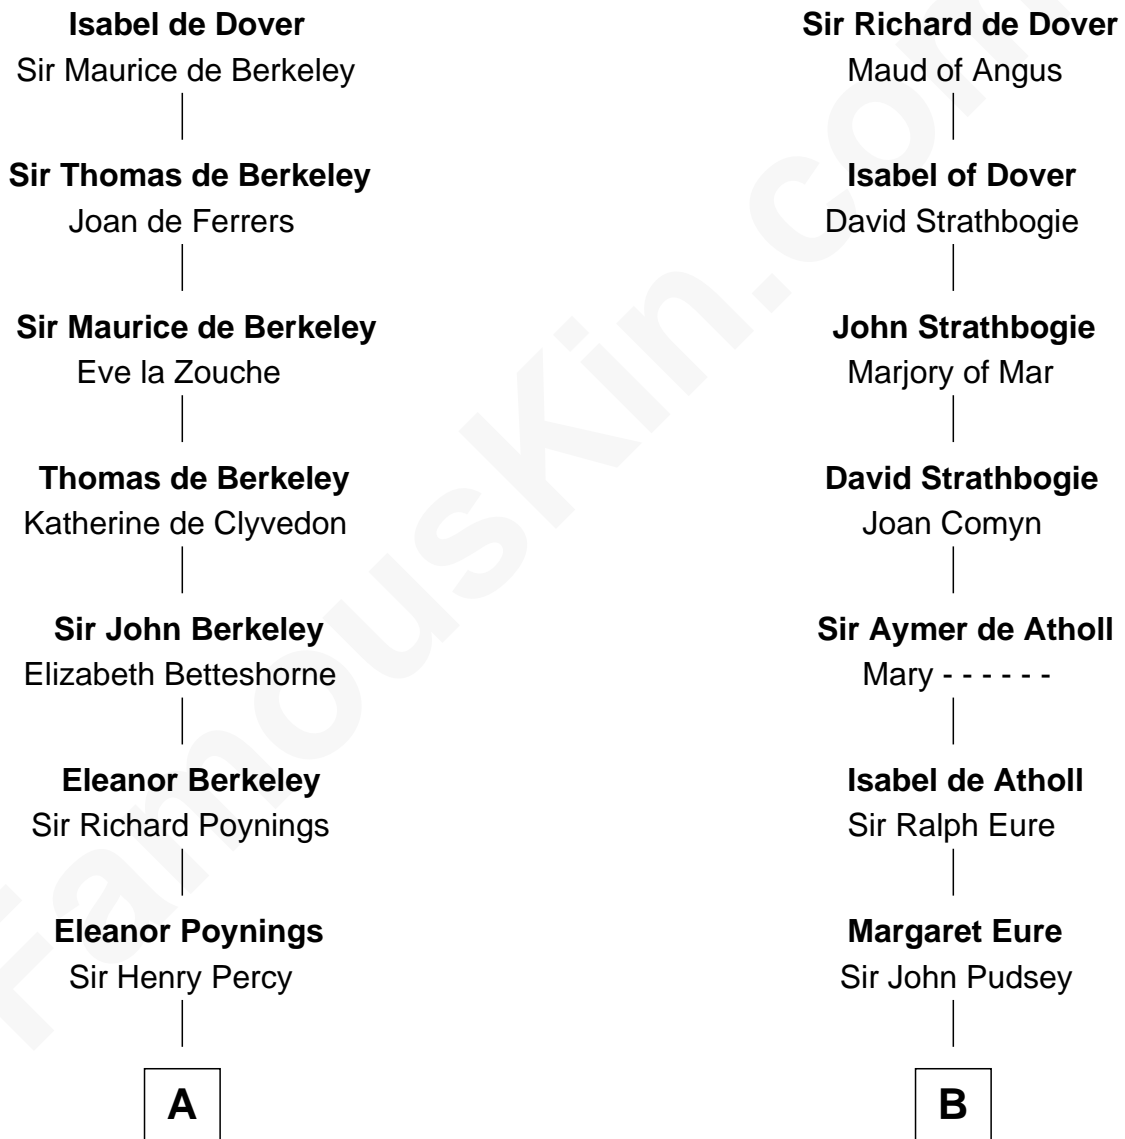

## Relationship Chart of

### Harriet Martineau

*Author of The Hour and the Man*

17th cousin 2 times removed of

### Francis Lightfoot Lee

*Signer of the Declaration of Independence*

**Sir Richard FitzRoy**

Rose de Dover

C

Laetitia Corbin

Richard Lee

Gov. Thomas Lee