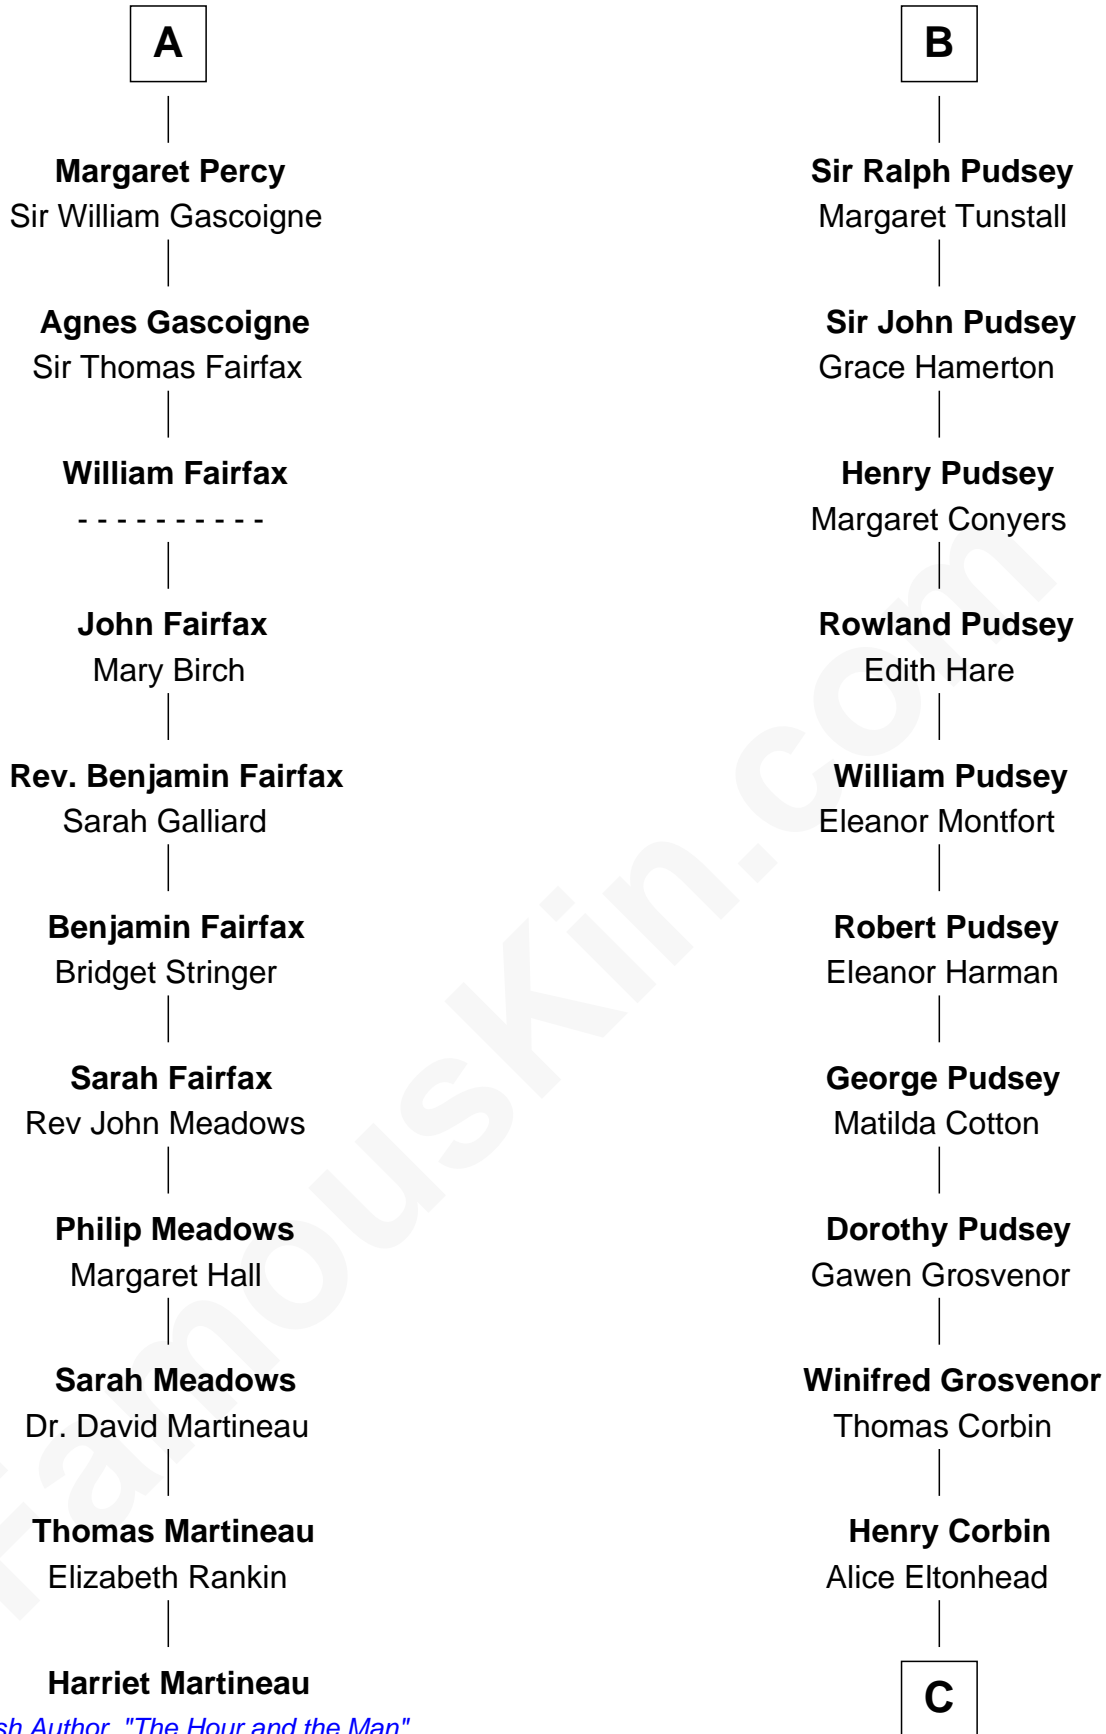

### Harriet Martineau

*Author of The Hour and the Man*

17th cousin 2 times removed of

### Francis Lightfoot Lee

*Signer of the Declaration of Independence*

**Sir Richard FitzRoy**

Rose de Dover

C

Laetitia Corbin

Richard Lee

Gov. Thomas Lee

Hannah Ludwell

Francis Lightfoot Lee

*Signer of Declaration of Independence*

FamousKin.com