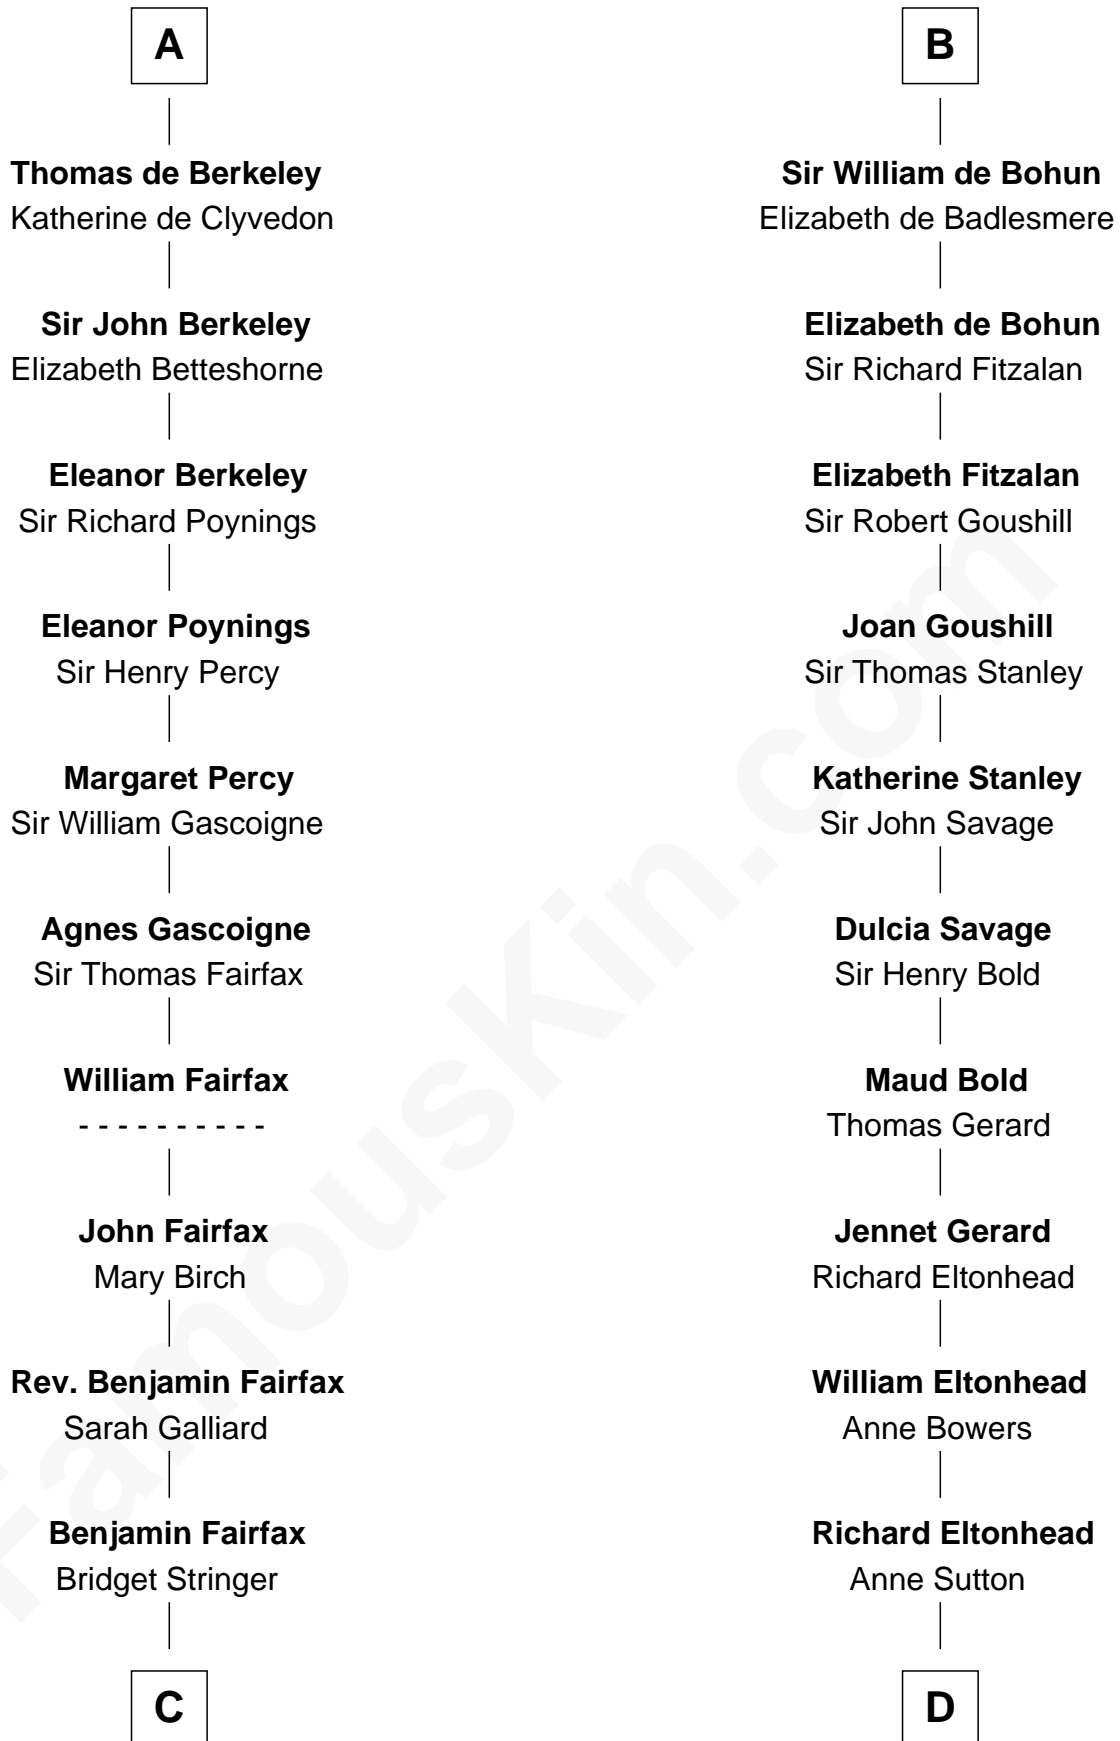

FamousKin.com Relationship Chart of

Harriet Martineau

Author of The Hour and the Man

20th cousin 1 time removed of

Francis Lightfoot Lee

Signer of the Declaration of Independence

Enna MacMurrough

C