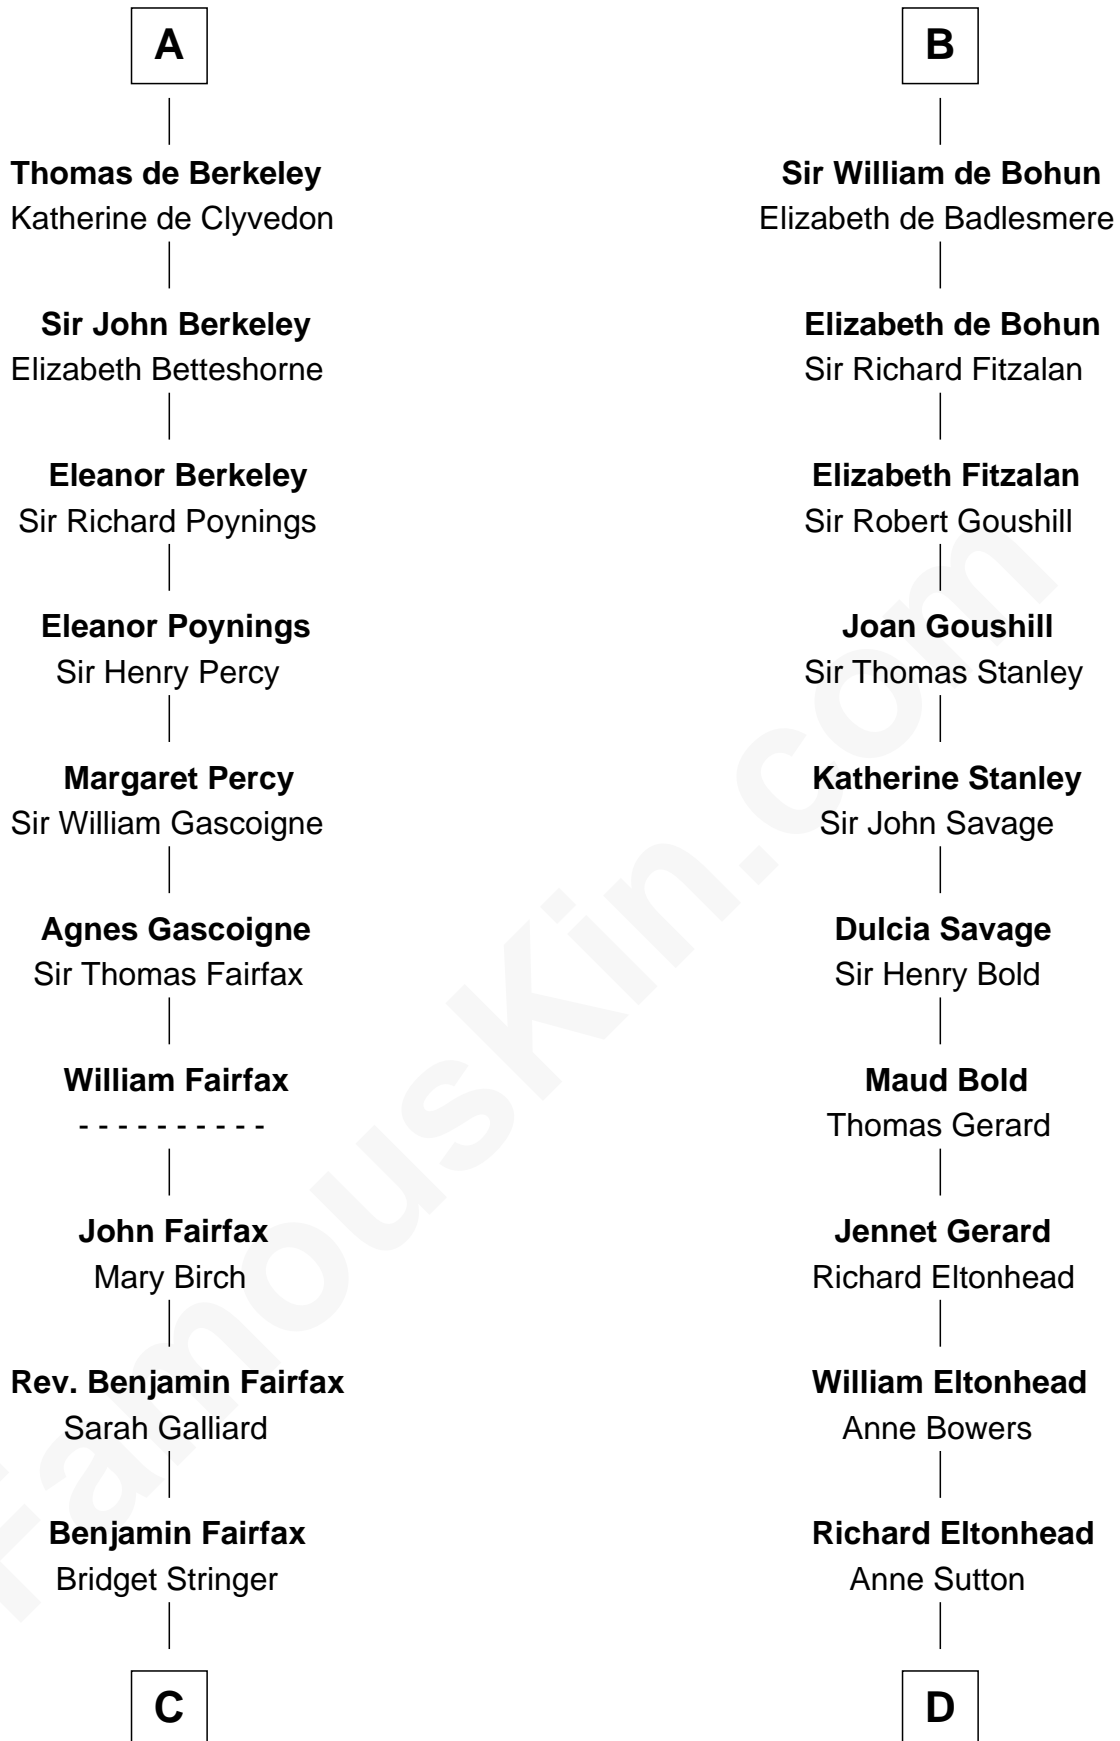

### Harriet Martineau

*Author of The Hour and the Man*

20th cousin 1 time removed of

### Francis Lightfoot Lee

*Signer of the Declaration of Independence*

**Sir Robert de Beaumont**

Isabel de Vermandois

**C**

**Sarah Fairfax**  
Rev John Meadows

**Philip Meadows**  
Margaret Hall

**Sarah Meadows**  
Dr. David Martineau