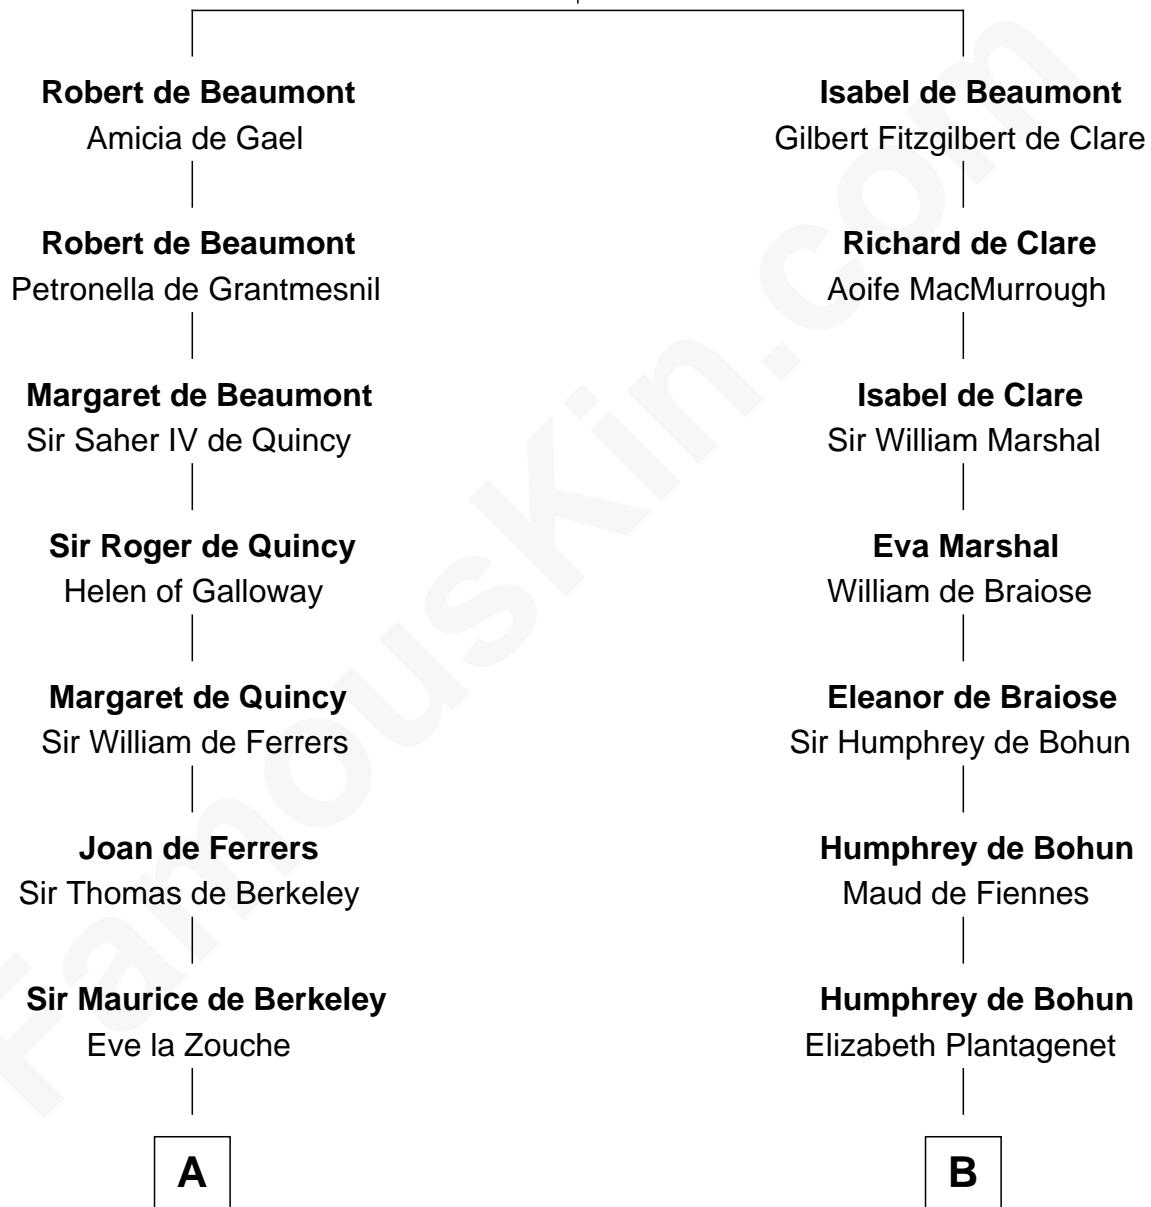

## Relationship Chart of

### Harriet Martineau

*Author of The Hour and the Man*

20th cousin 1 time removed of

### Francis Lightfoot Lee

*Signer of the Declaration of Independence*

**Sir Robert de Beaumont**

Isabel de Vermandois

**C**

**Sarah Fairfax**  
Rev John Meadows

**Philip Meadows**  
Margaret Hall

**Sarah Meadows**  
Dr. David Martineau