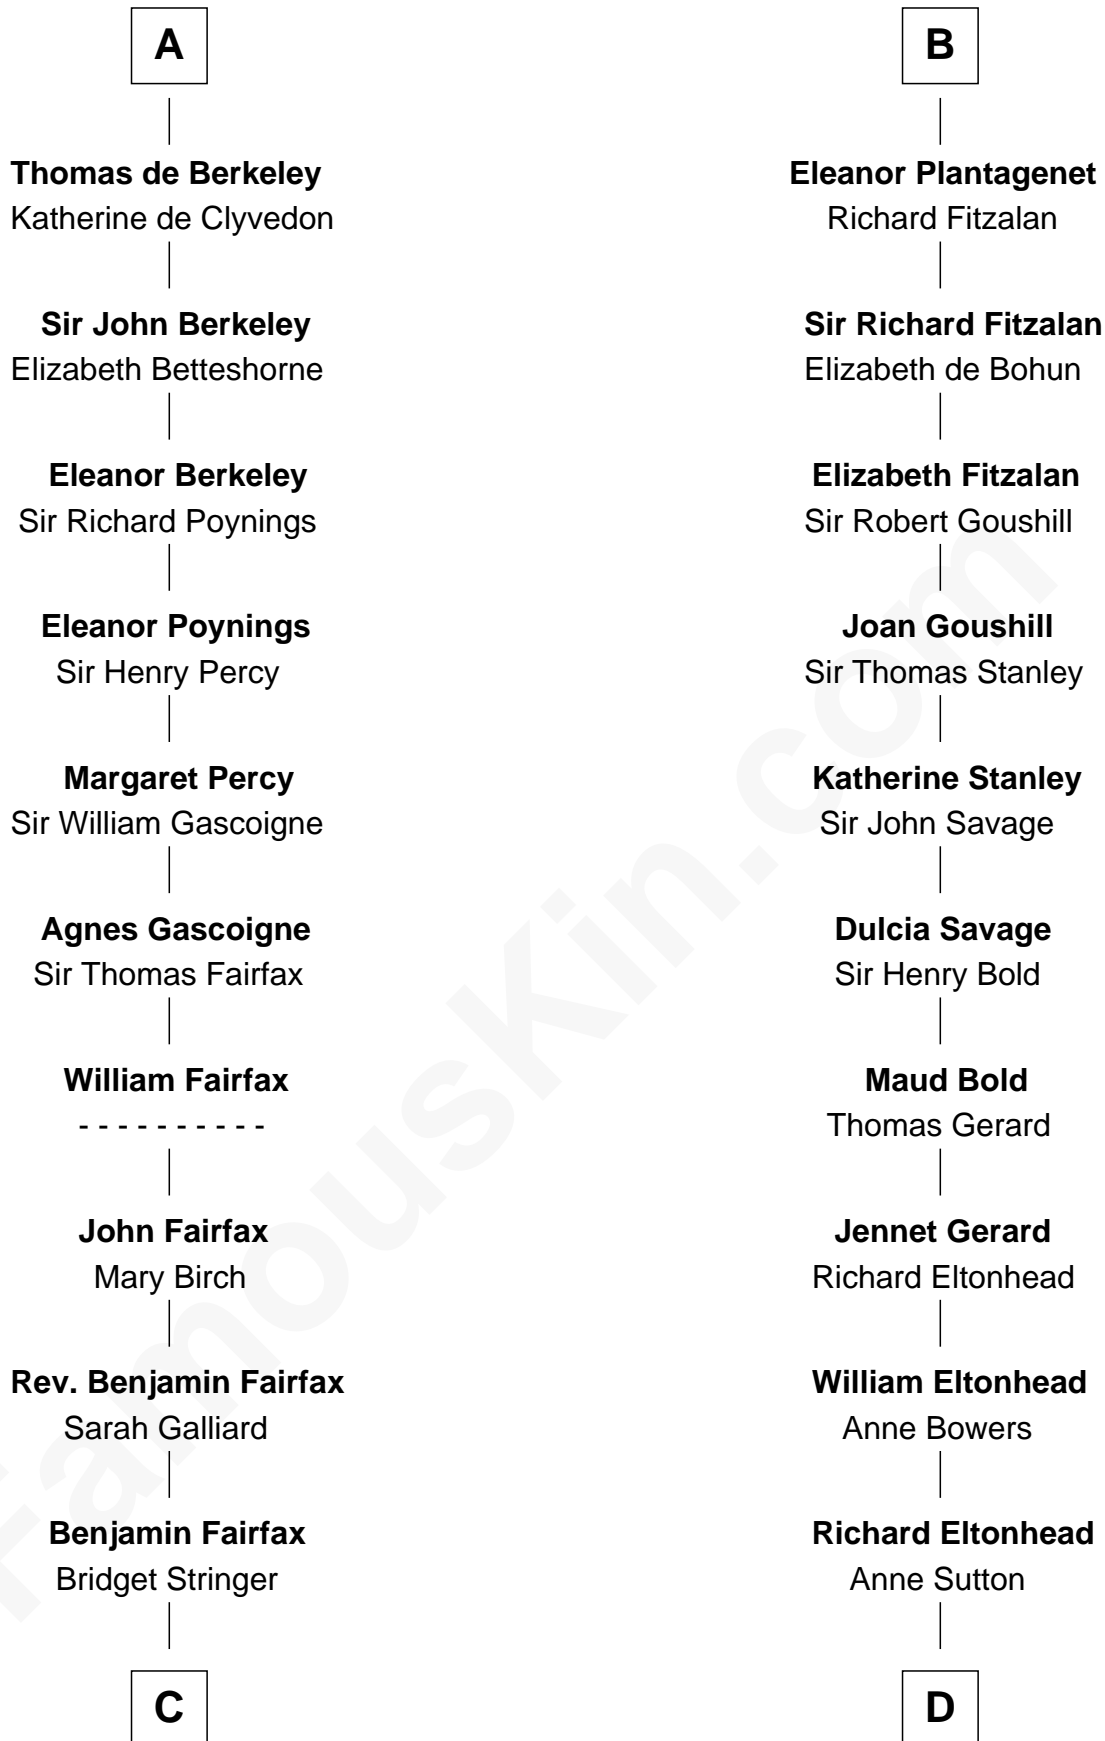

FamousKin.com

Relationship Chart of

Harriet Martineau

Author of The Hour and the Man

20th cousin 1 time removed of

Francis Lightfoot Lee

Signer of the Declaration of Independence

C