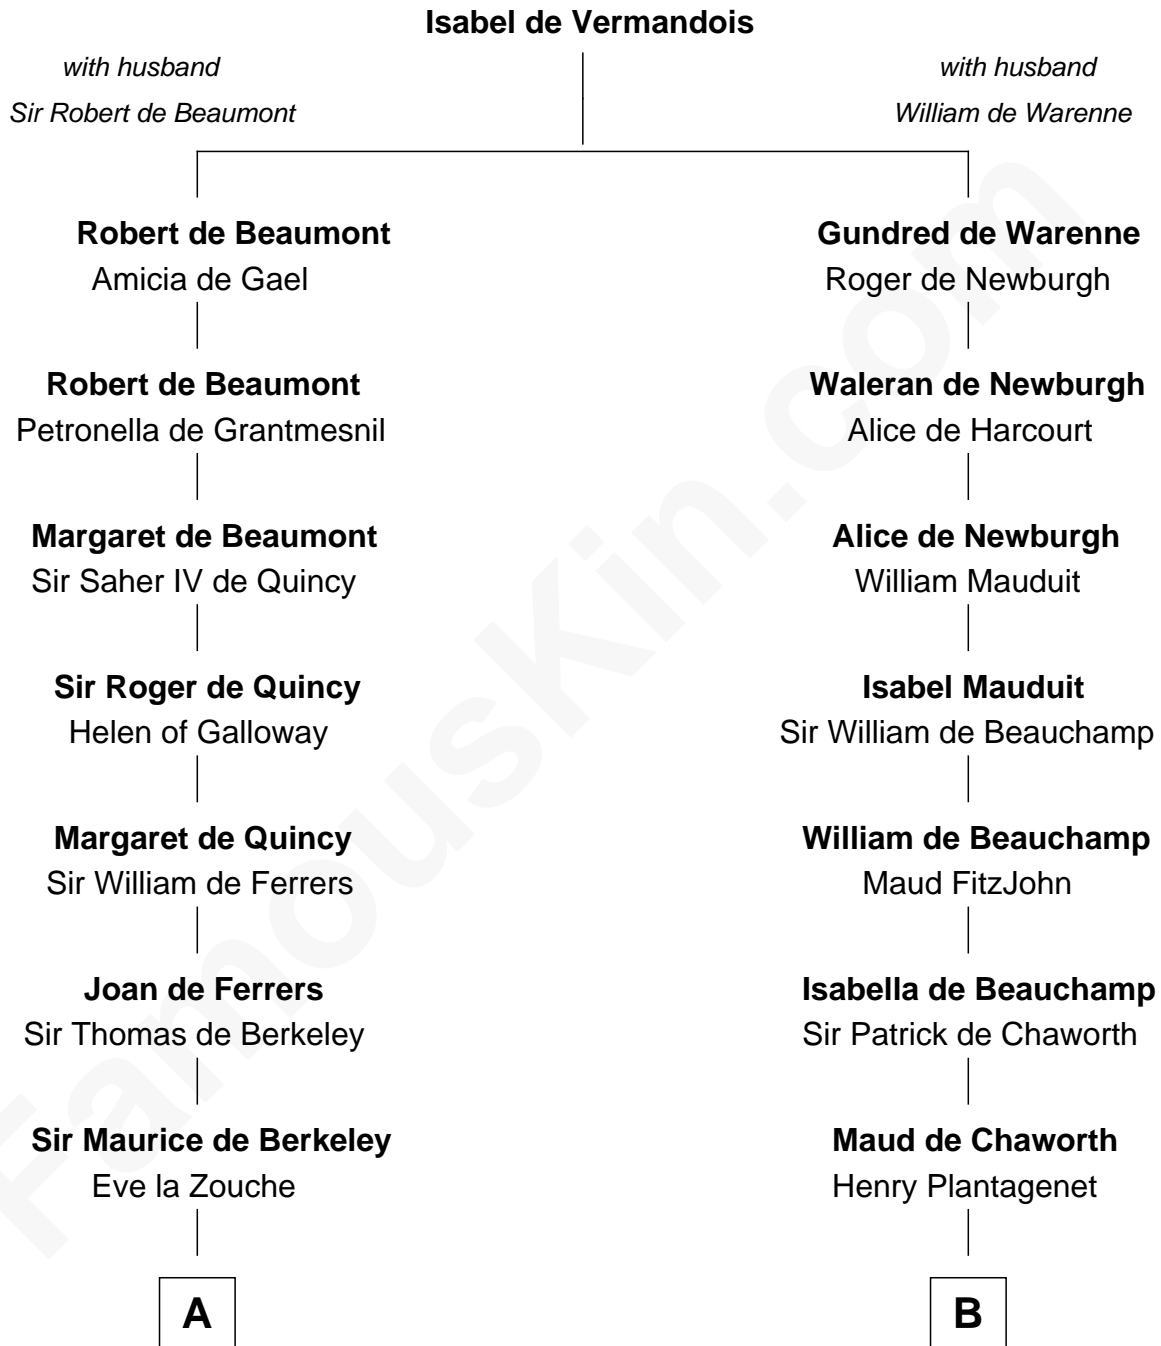

FamousKin.com

Relationship Chart of

Harriet Martineau

Author of The Hour and the Man

20th cousin 1 time removed of

Francis Lightfoot Lee

Signer of the Declaration of Independence

C