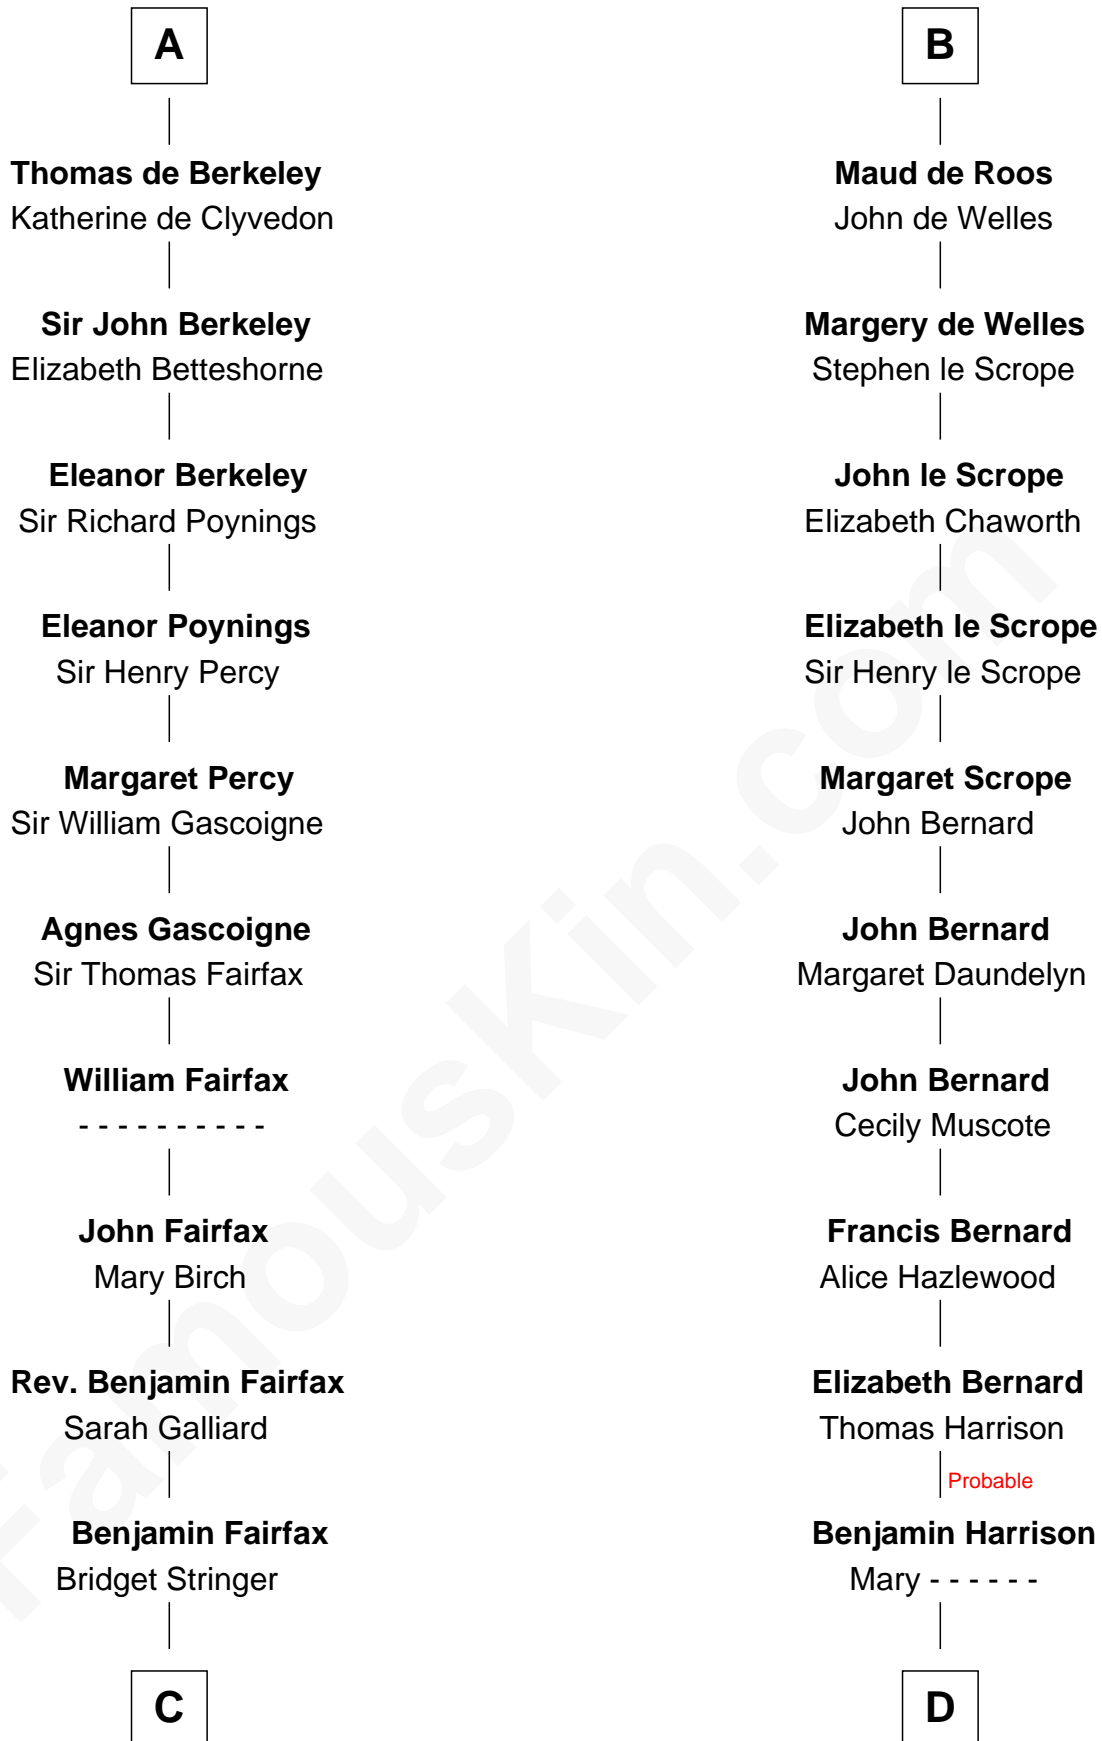

FamousKin.com

Relationship Chart of

Harriet Martineau

Author of The Hour and the Man

20th cousin 1 time removed of

Francis Lightfoot Lee

Signer of the Declaration of Independence

C

Hannah Harrison
Philip Ludwell

Hannah Ludwell
Gov. Thomas Lee

Francis Lightfoot Lee
Signer of Declaration of Independence