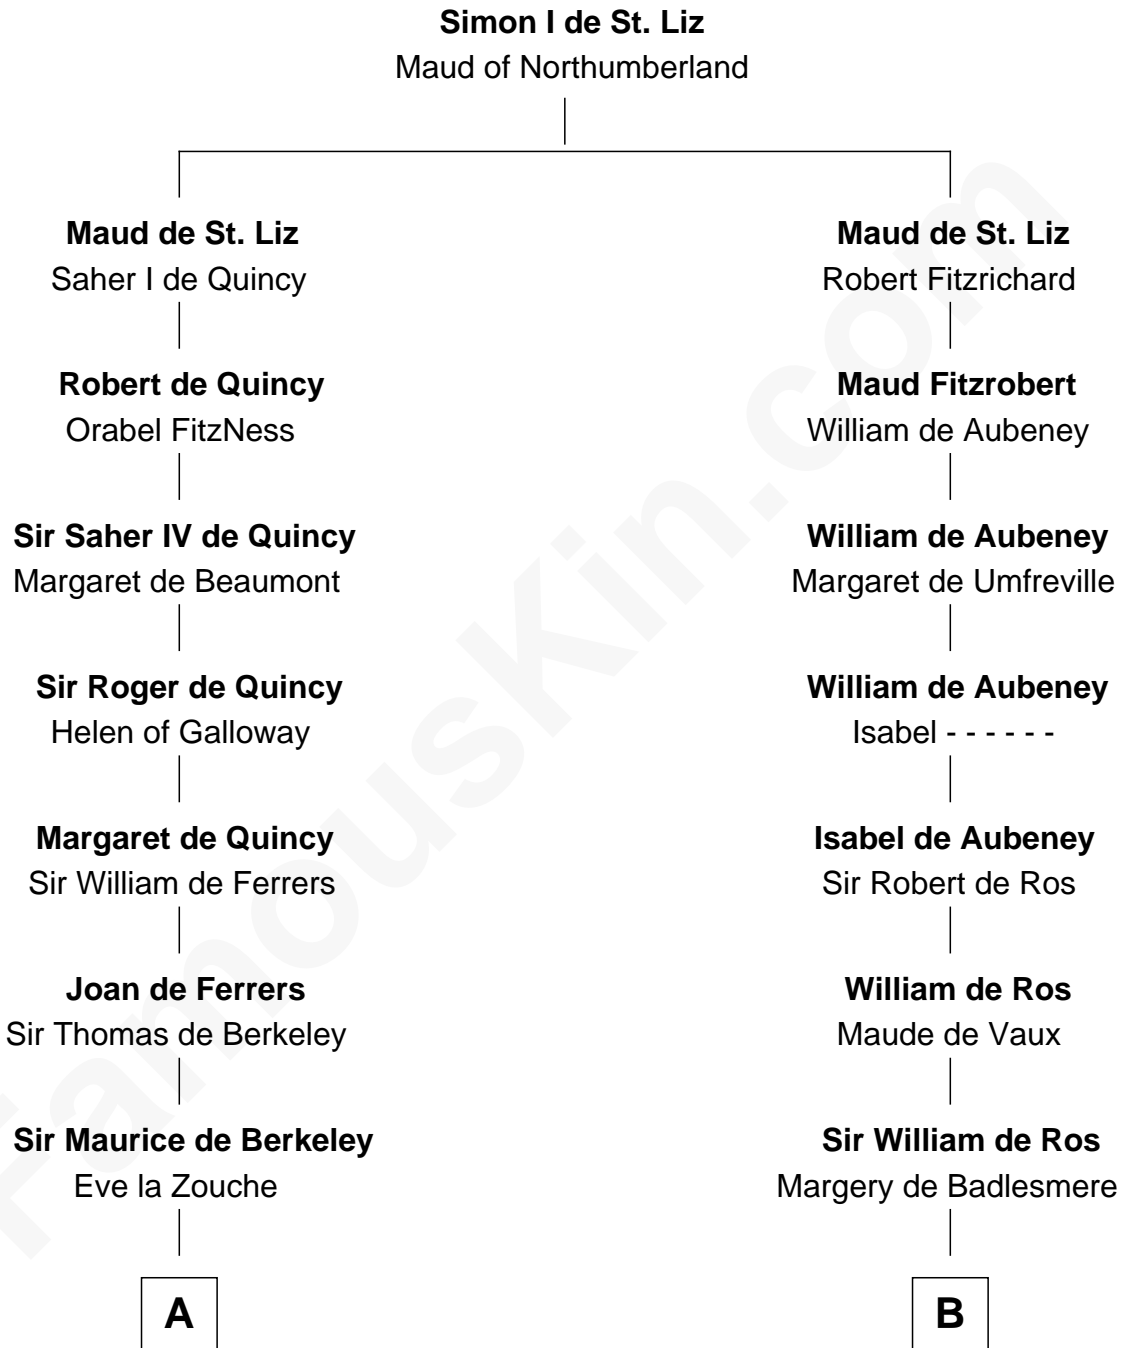

FamousKin.com

Relationship Chart of

Harriet Martineau

Author of The Hour and the Man

20th cousin 1 time removed of

Francis Lightfoot Lee

Signer of the Declaration of Independence

C

Hannah Harrison
Philip Ludwell

Hannah Ludwell
Gov. Thomas Lee

Francis Lightfoot Lee
Signer of Declaration of Independence