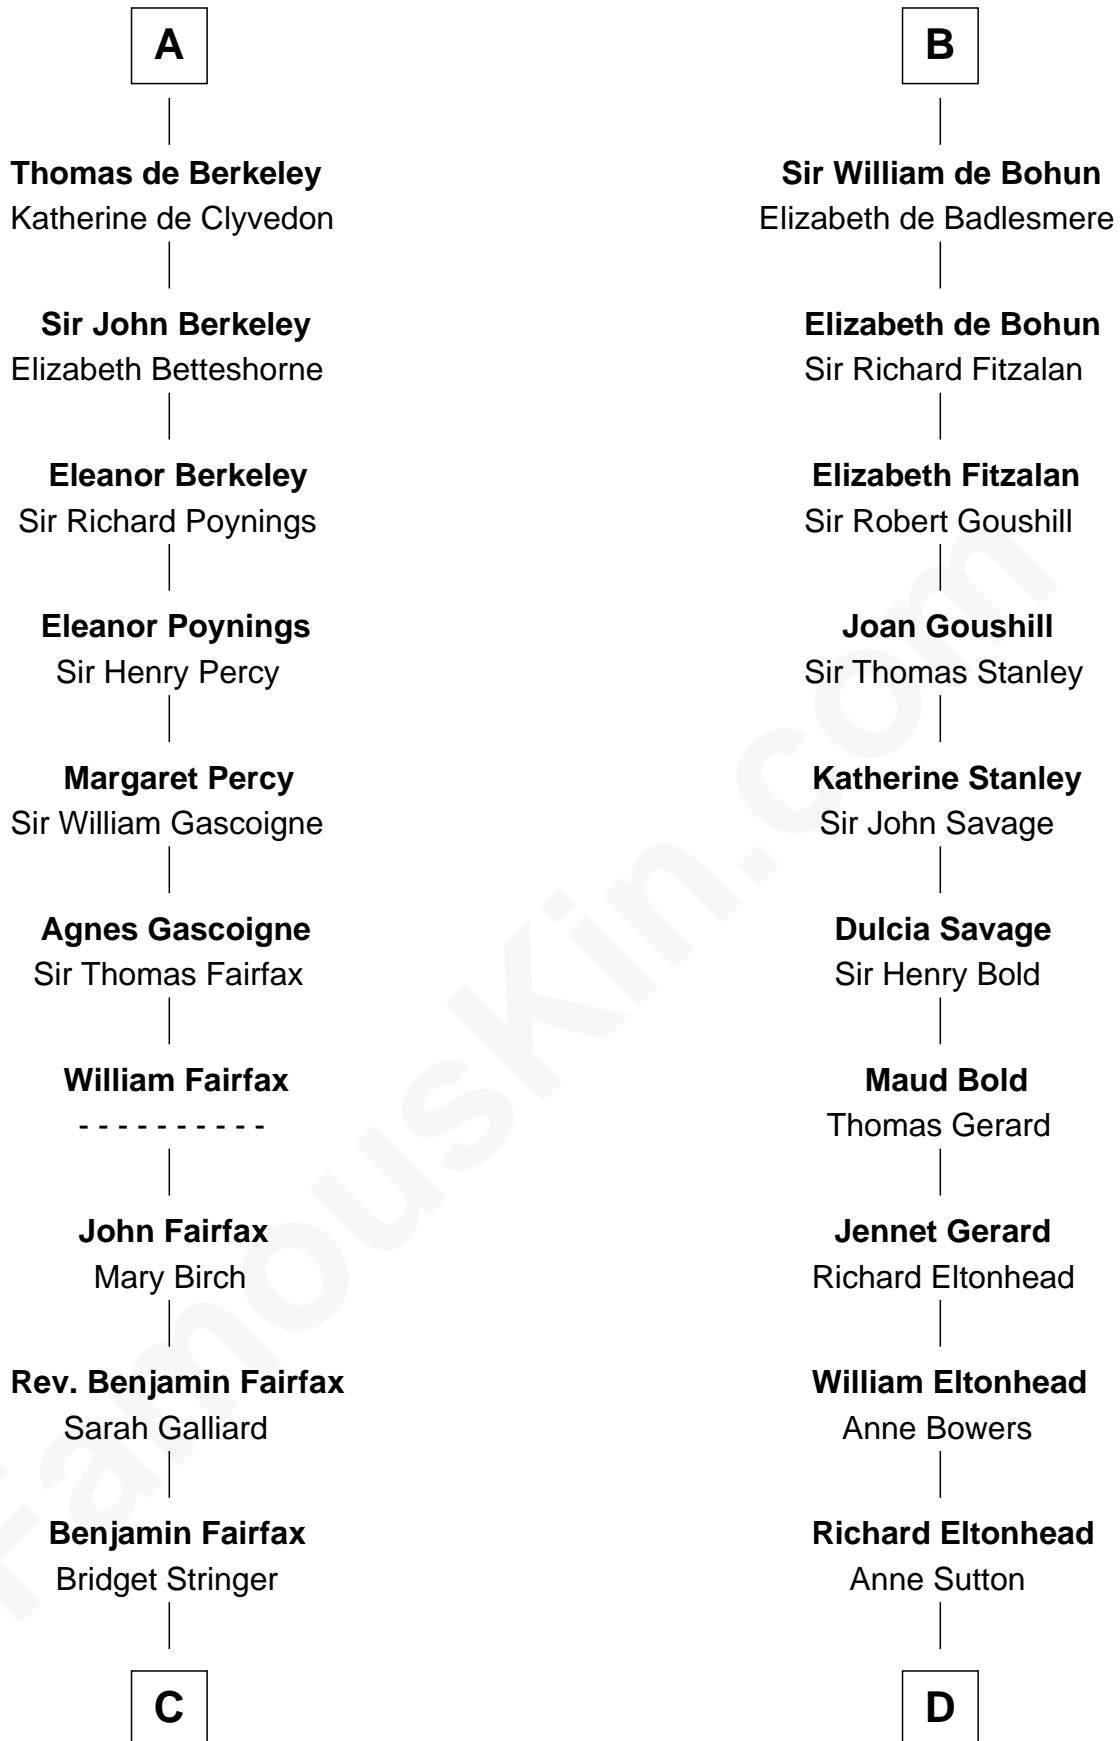

FamousKin.com

Relationship Chart of

Harriet Martineau

Author of The Hour and the Man

20th cousin 1 time removed of

Francis Lightfoot Lee

Signer of the Declaration of Independence

C