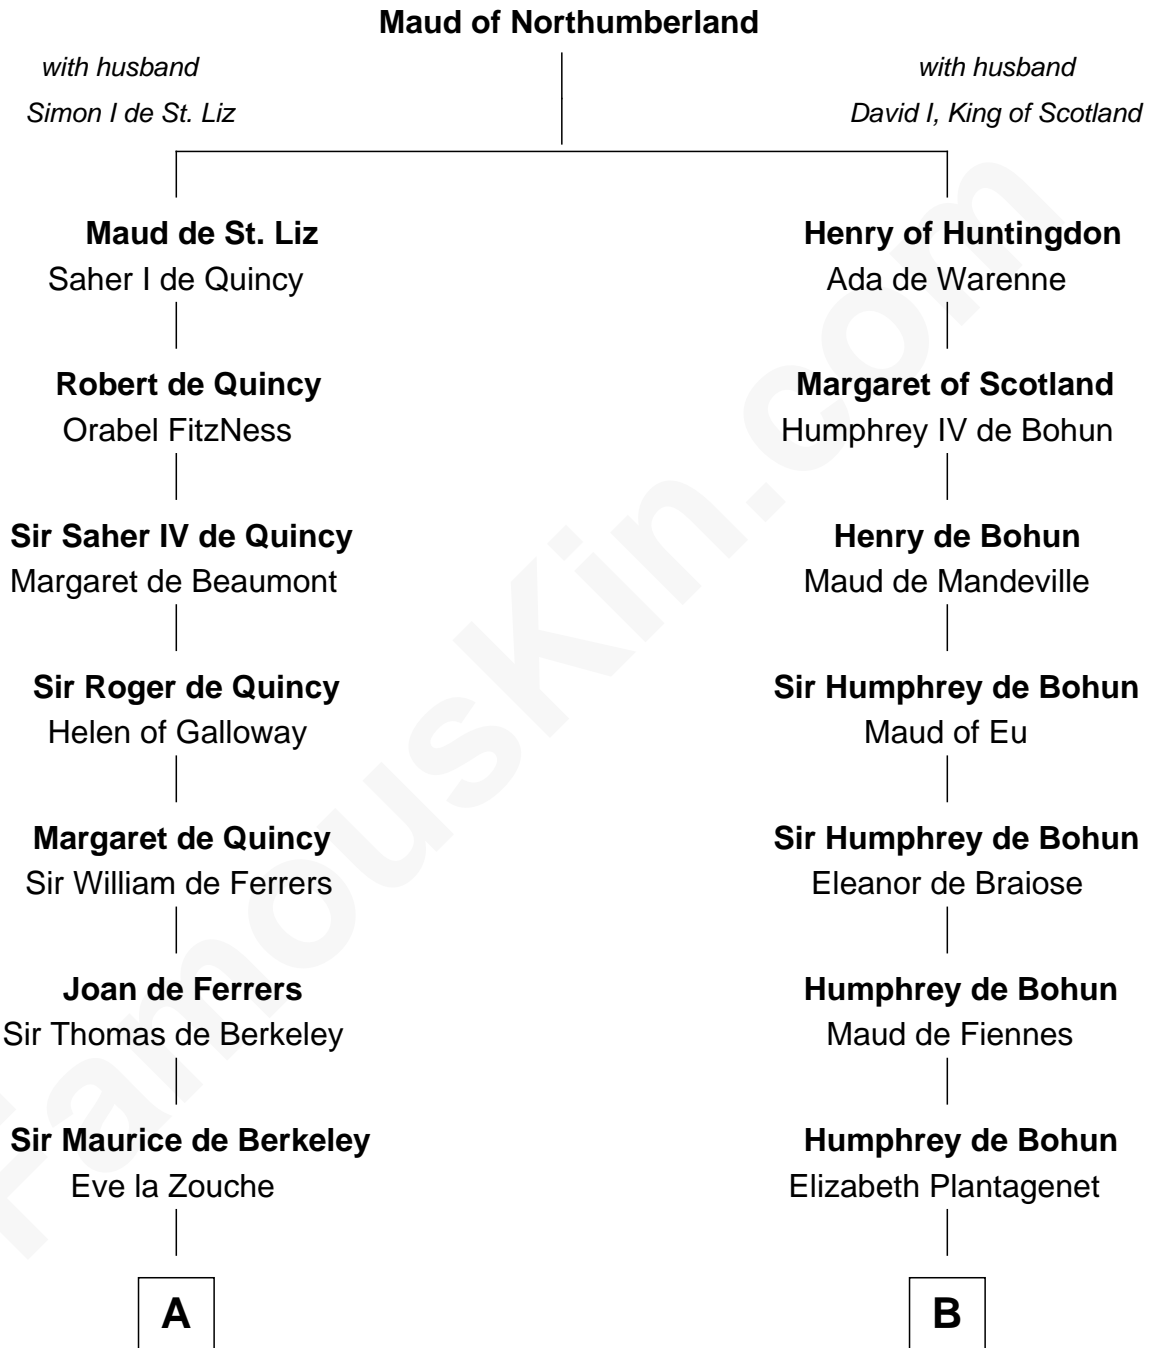

FamousKin.com

Relationship Chart of

Harriet Martineau

Author of The Hour and the Man

20th cousin 1 time removed of

Francis Lightfoot Lee

Signer of the Declaration of Independence

C