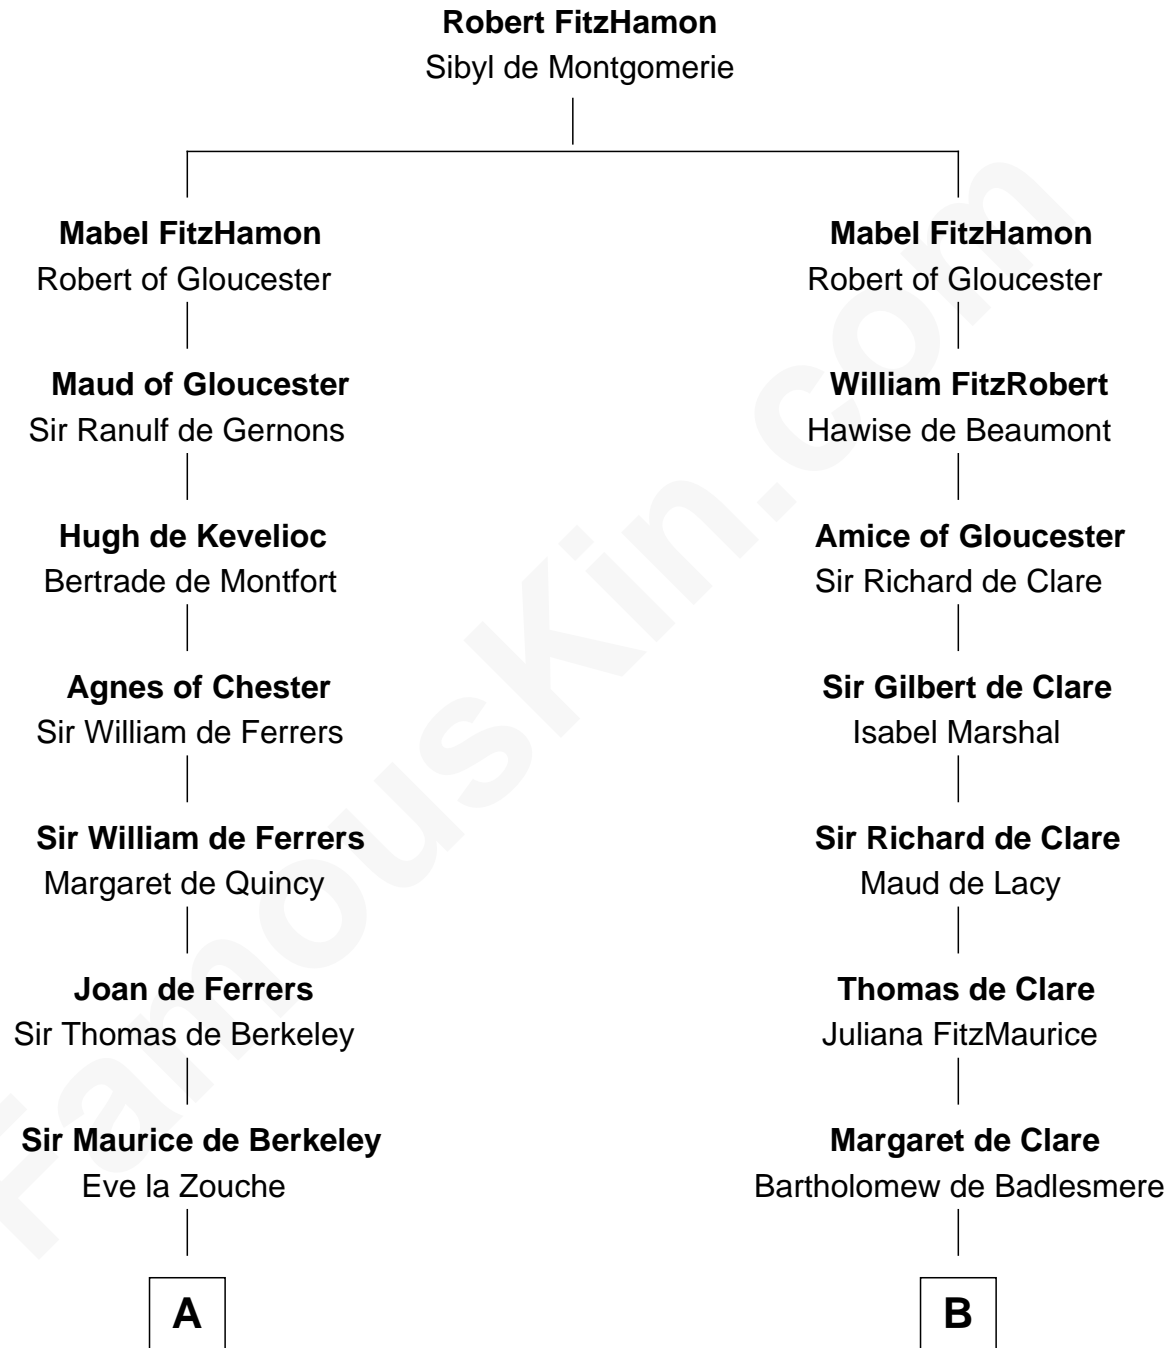

FamousKin.com

Relationship Chart of

Harriet Martineau

Author of The Hour and the Man

20th cousin 1 time removed of

Francis Lightfoot Lee

Signer of the Declaration of Independence

C