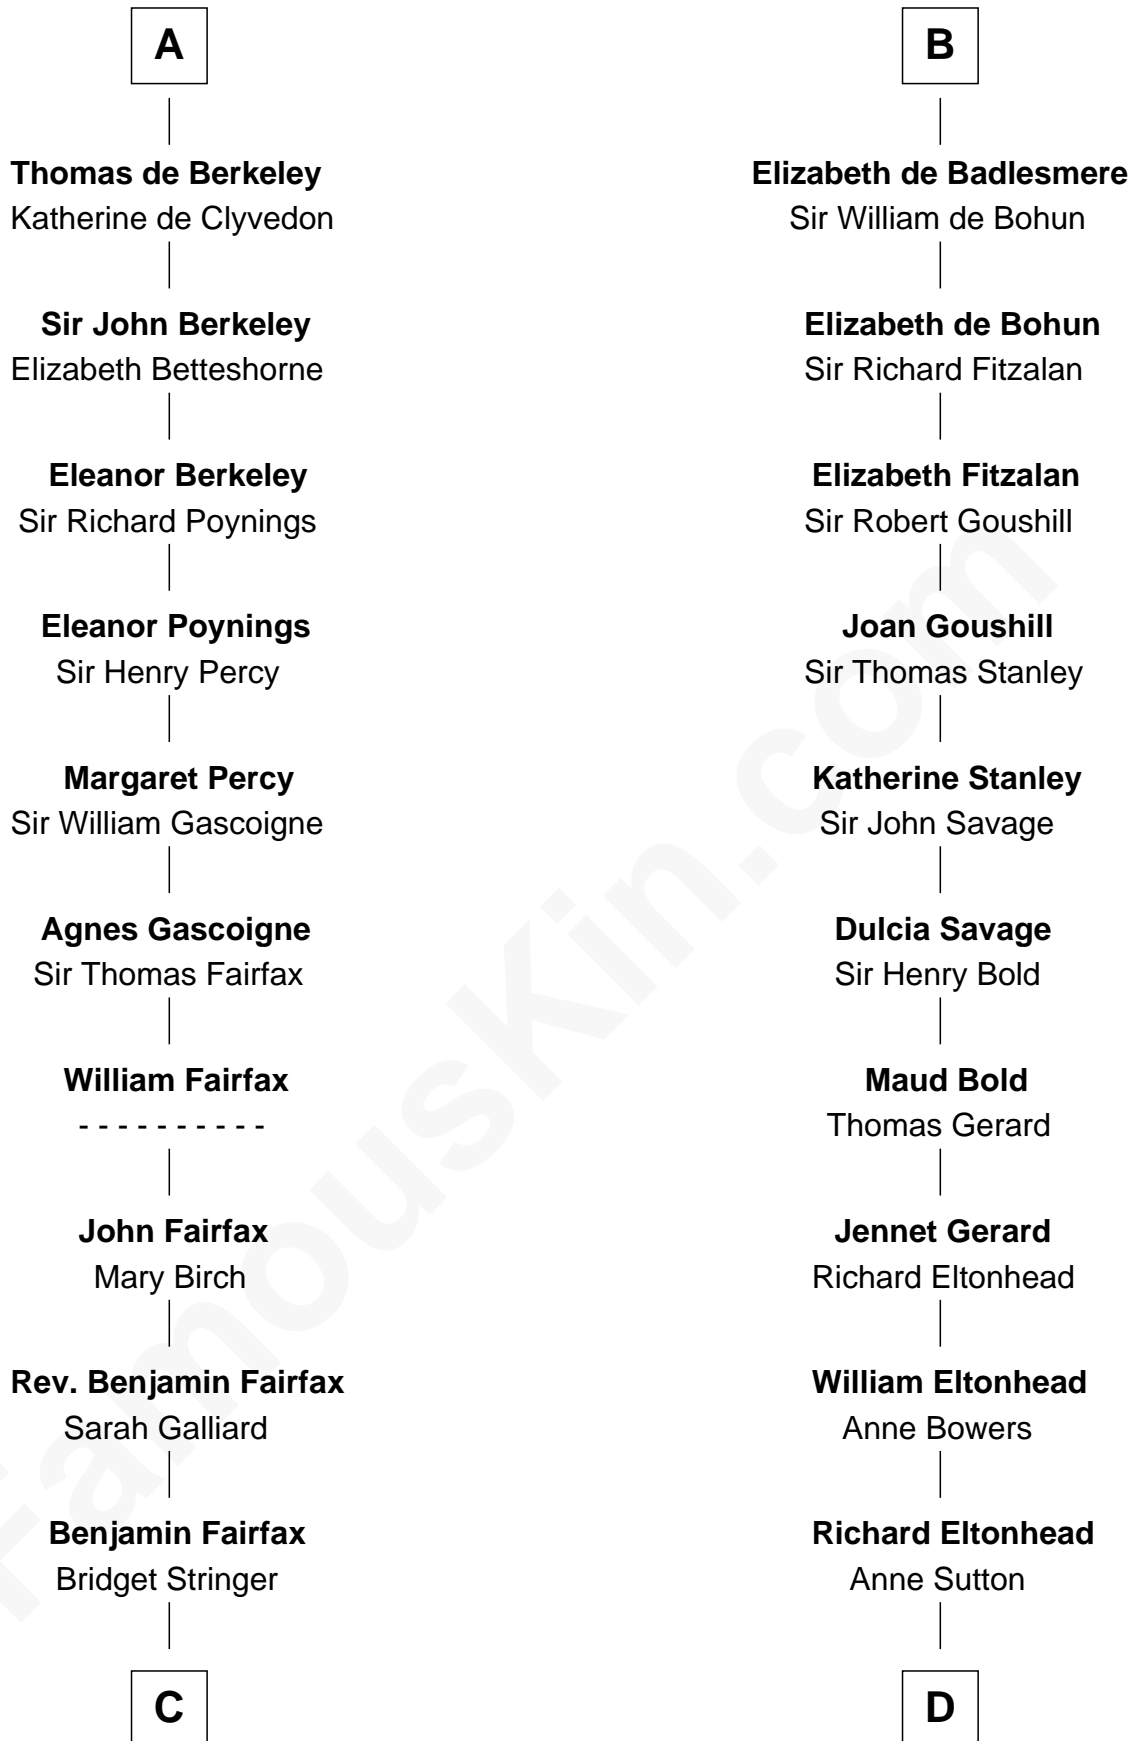

FamousKin.com

Relationship Chart of

Harriet Martineau

Author of The Hour and the Man

20th cousin 1 time removed of

Francis Lightfoot Lee

Signer of the Declaration of Independence

C