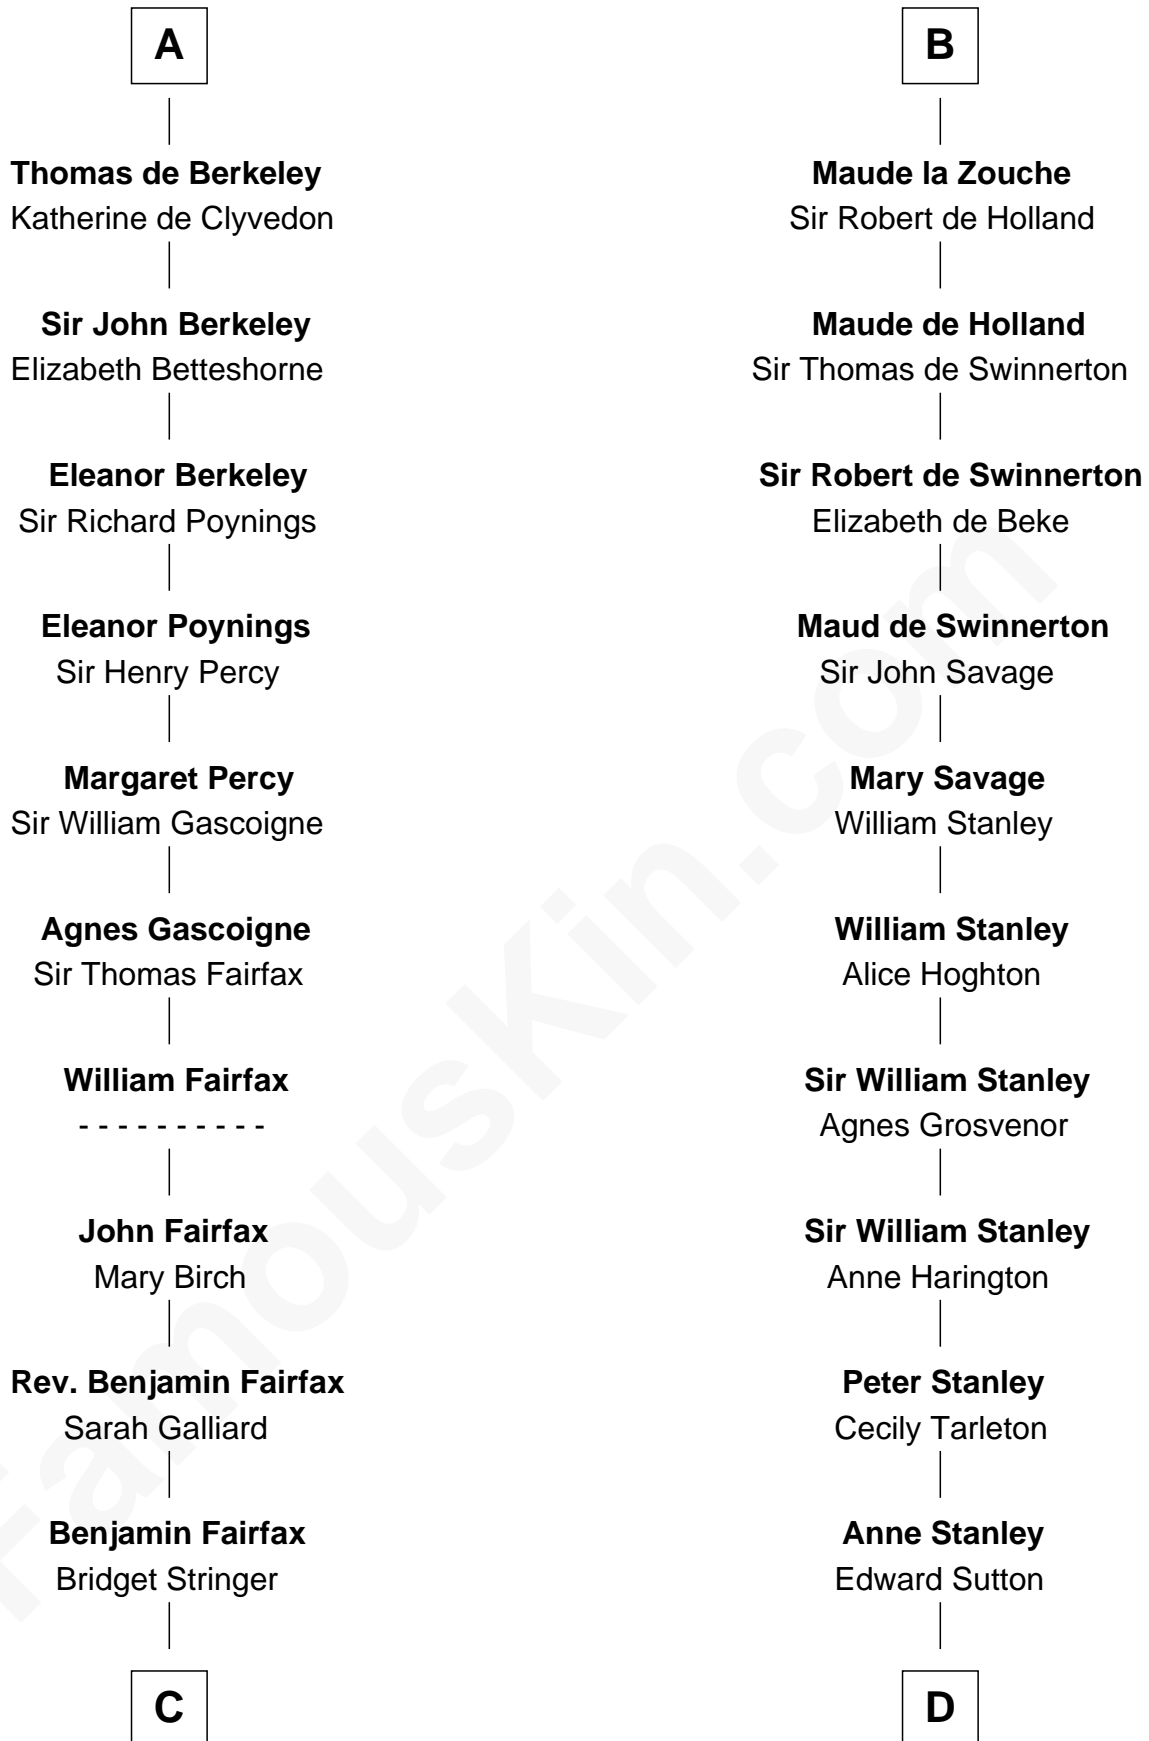

# FamousKin.com Relationship Chart of

**Harriet Martineau**

*Author of The Hour and the Man*

21st cousin of

**Francis Lightfoot Lee**

*Signer of the Declaration of Independence*

**William I de Lancaster**

Gundred de Warenne