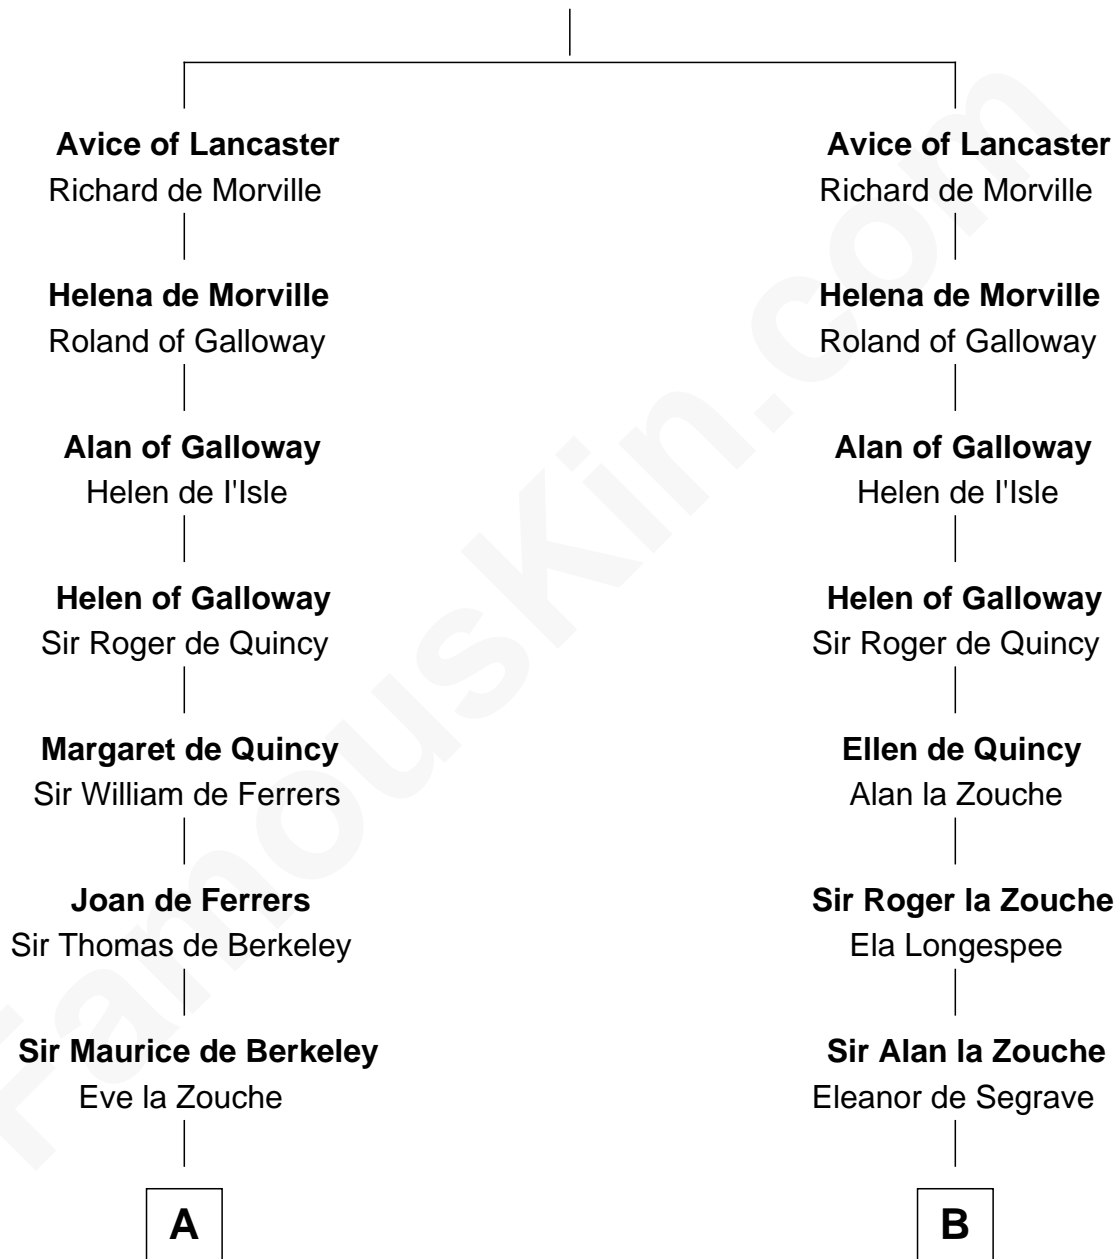

# FamousKin.com Relationship Chart of

**Harriet Martineau**

*Author of The Hour and the Man*

21st cousin of

**Francis Lightfoot Lee**

*Signer of the Declaration of Independence*

**William I de Lancaster**

Gundred de Warenne