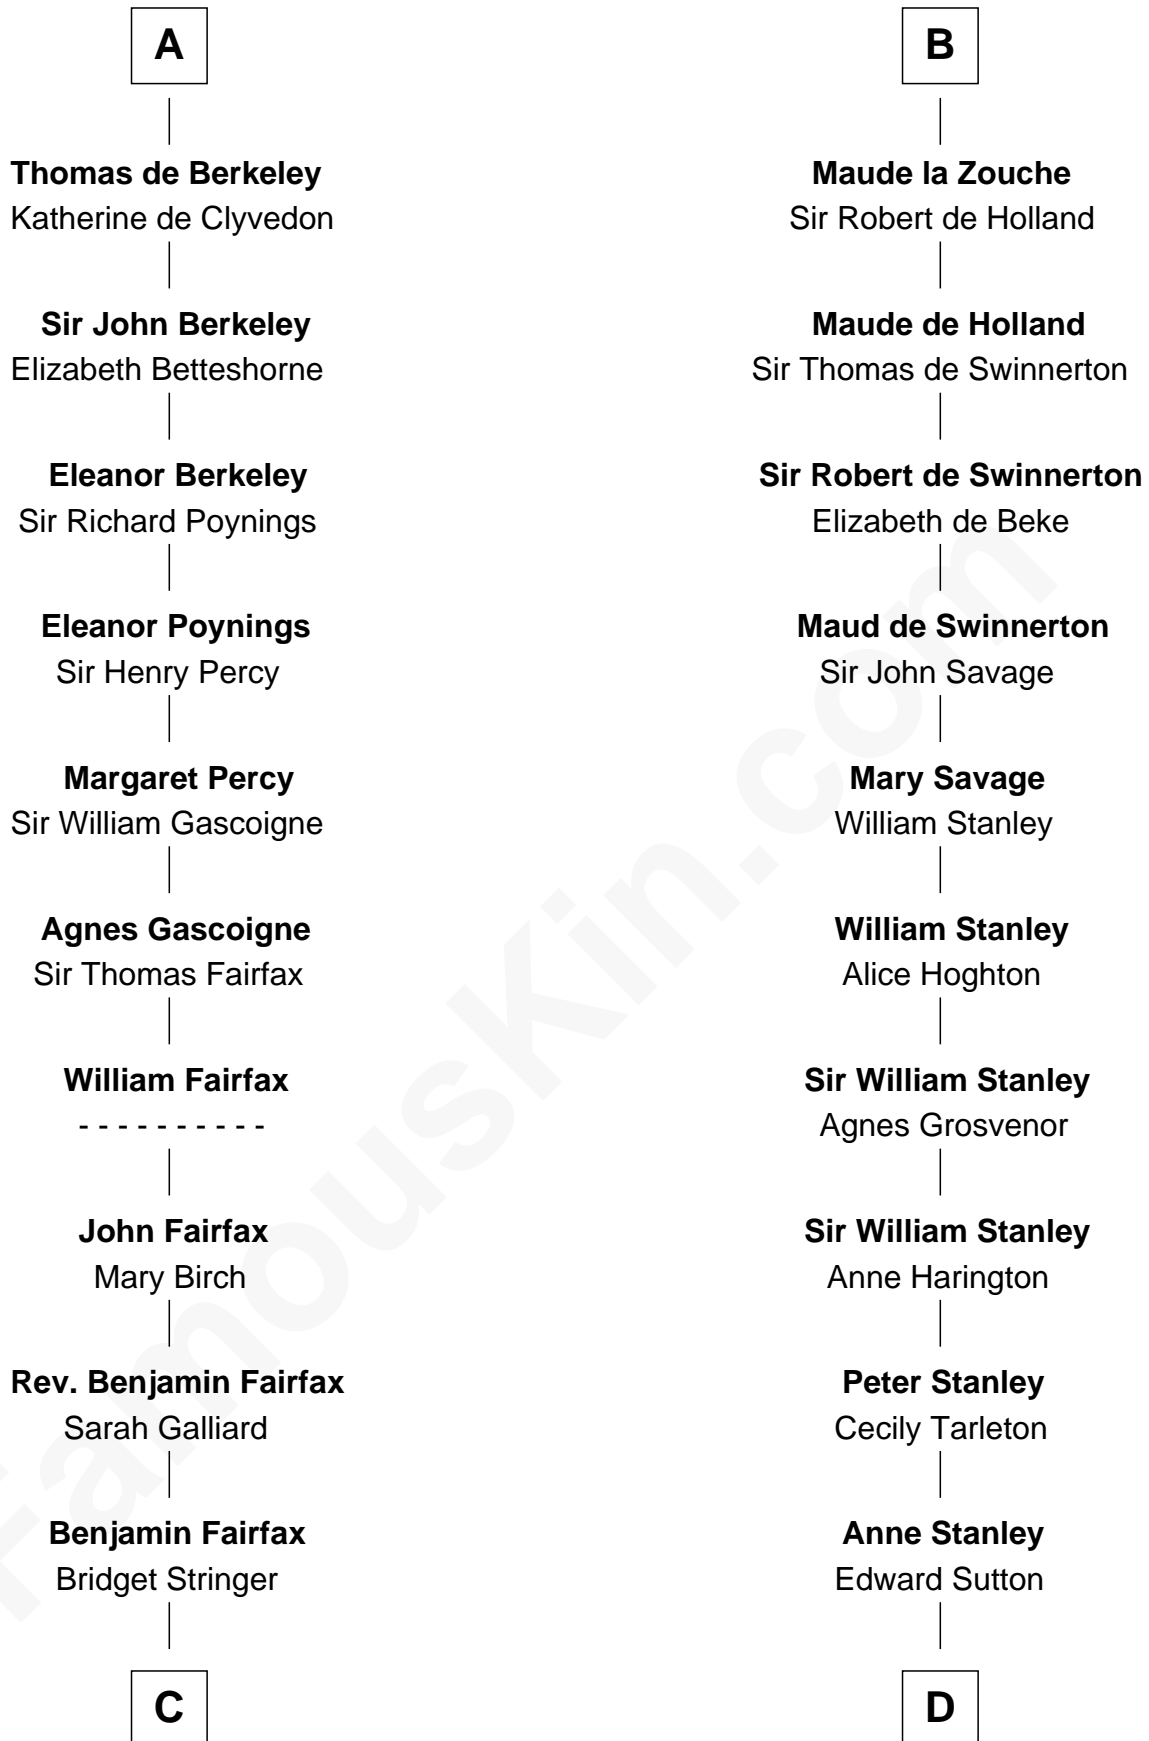

FamousKin.com Relationship Chart of

Harriet Martineau

Author of The Hour and the Man

21st cousin of

Francis Lightfoot Lee

Signer of the Declaration of Independence

Hugh de Morville
Beatrice de Beauchamp

C

Alice Eltonhead
Henry Corbin

Laetitia Corbin
Richard Lee

Gov. Thomas Lee
Hannah Ludwell

Francis Lightfoot Lee
Signer of Declaration of Independence