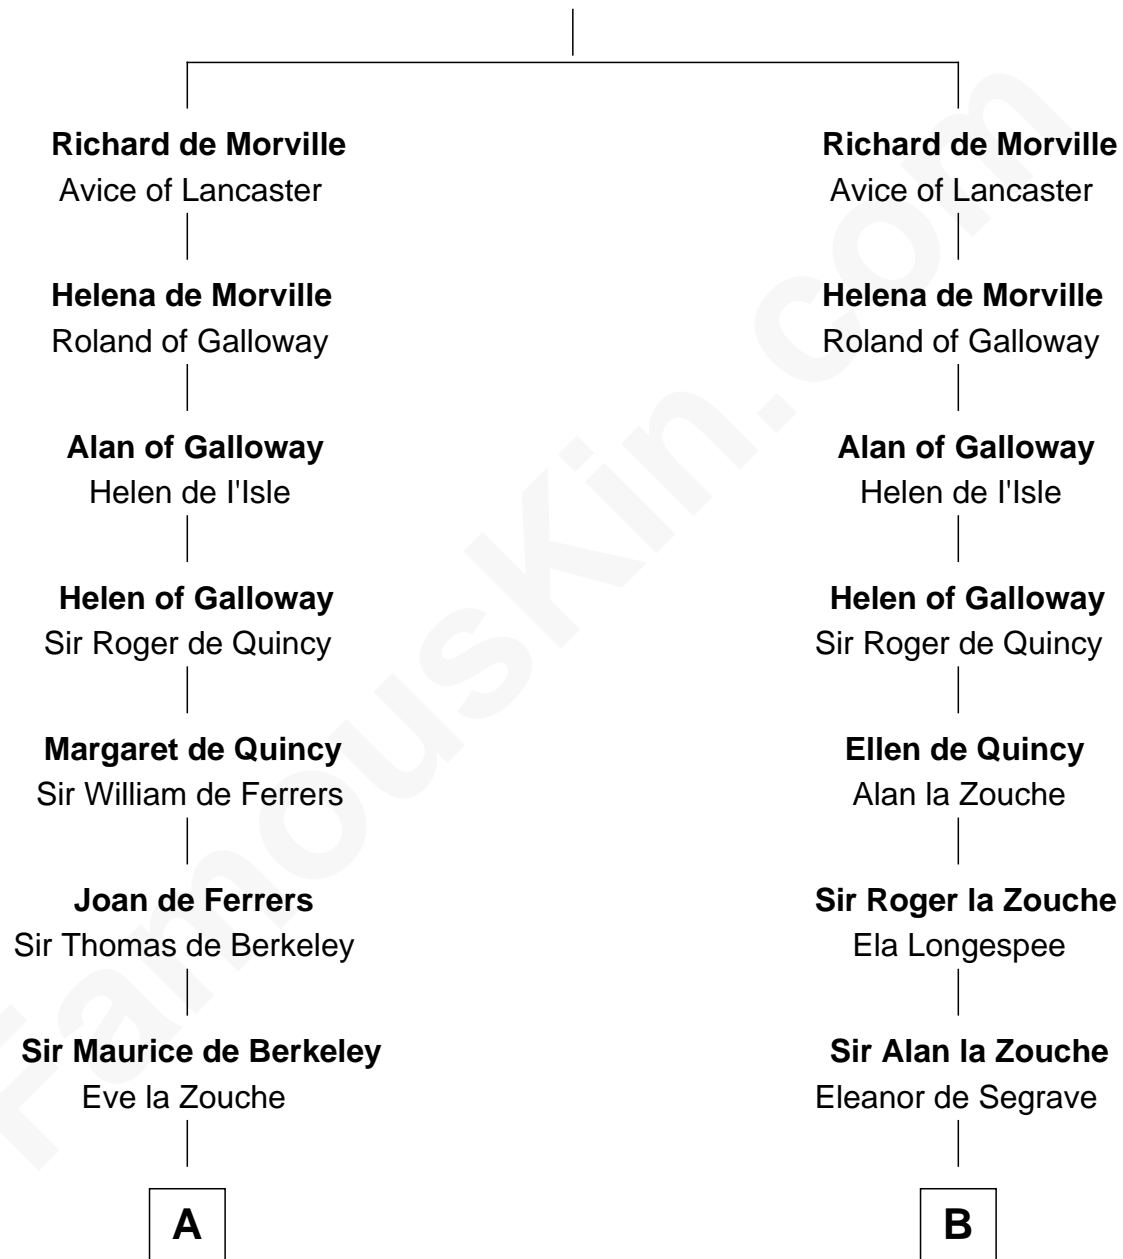

FamousKin.com Relationship Chart of

Harriet Martineau

Author of The Hour and the Man

21st cousin of

Francis Lightfoot Lee

Signer of the Declaration of Independence

Hugh de Morville
Beatrice de Beauchamp

C

Alice Eltonhead
Henry Corbin

Laetitia Corbin
Richard Lee

Gov. Thomas Lee
Hannah Ludwell

Francis Lightfoot Lee
Signer of Declaration of Independence