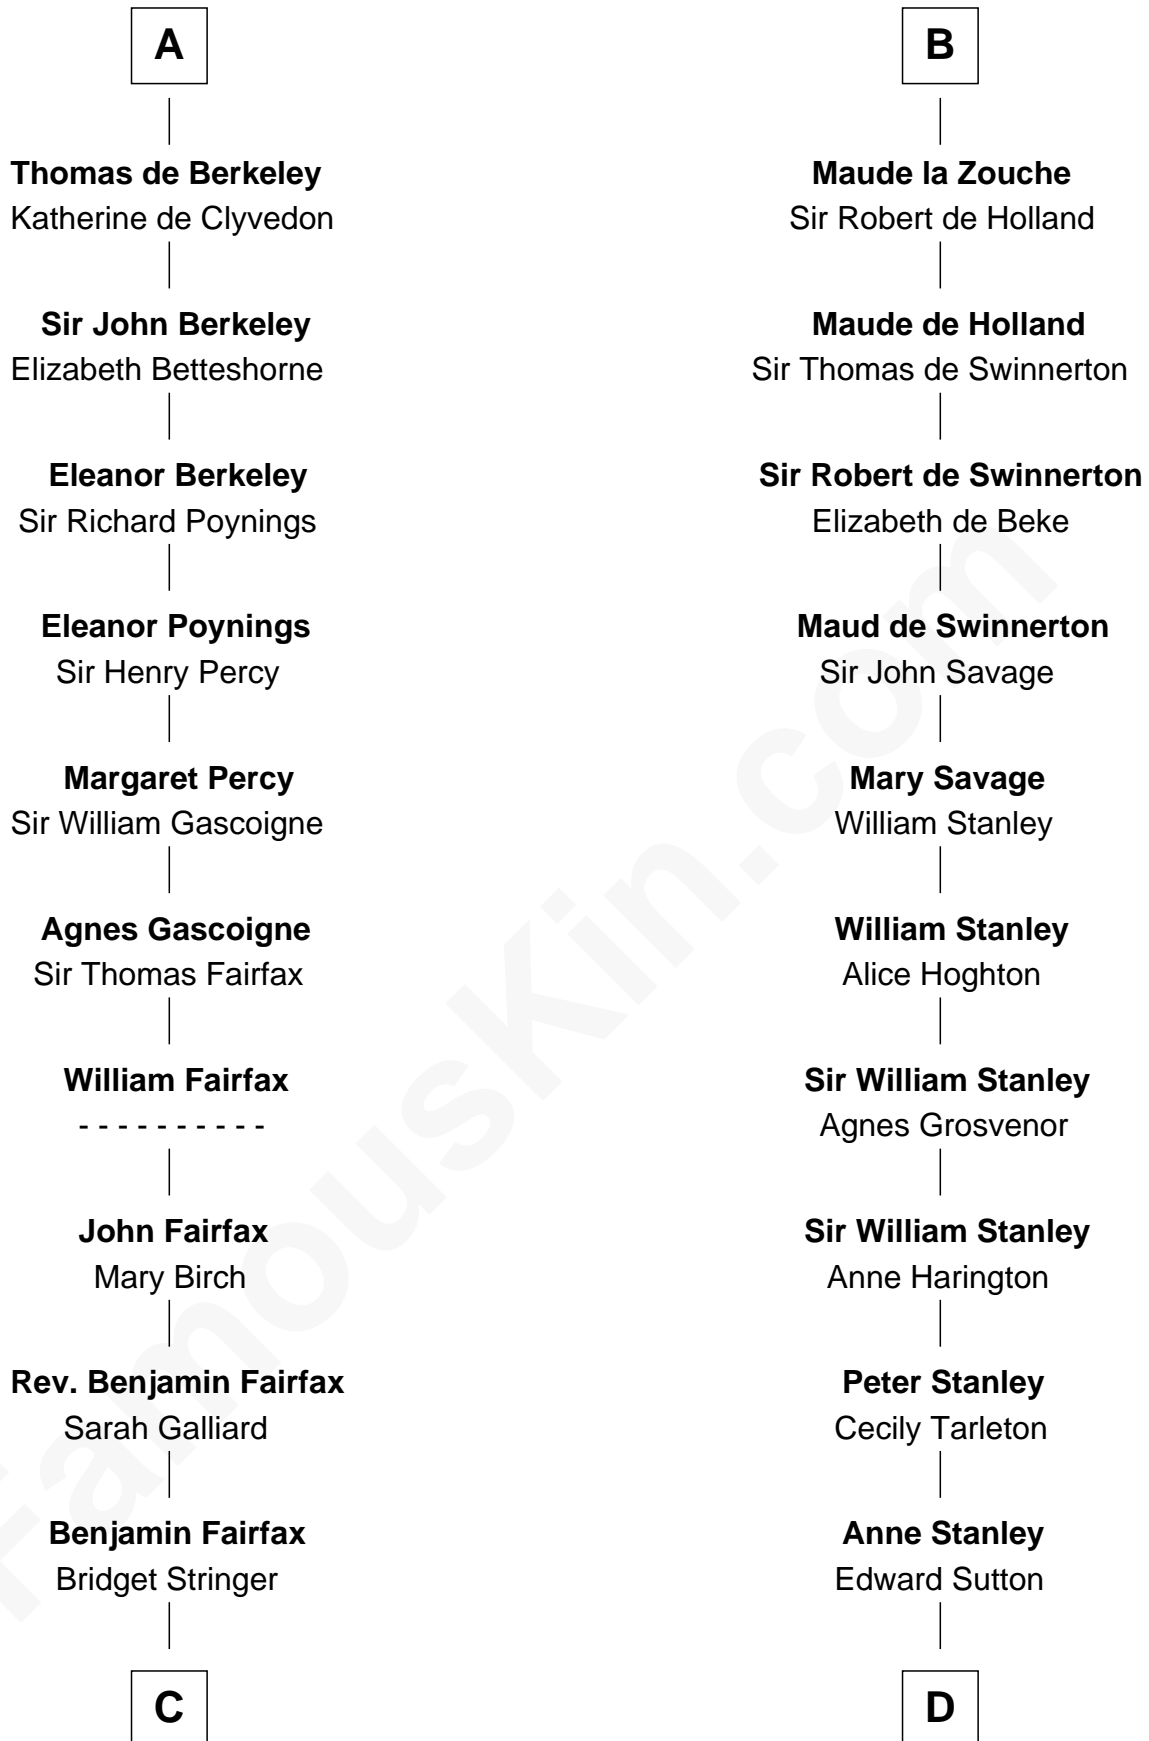

FamousKin.com Relationship Chart of

Harriet Martineau

Author of The Hour and the Man

21st cousin of

Francis Lightfoot Lee

Signer of the Declaration of Independence

C

Sarah Fairfax
Rev John Meadows