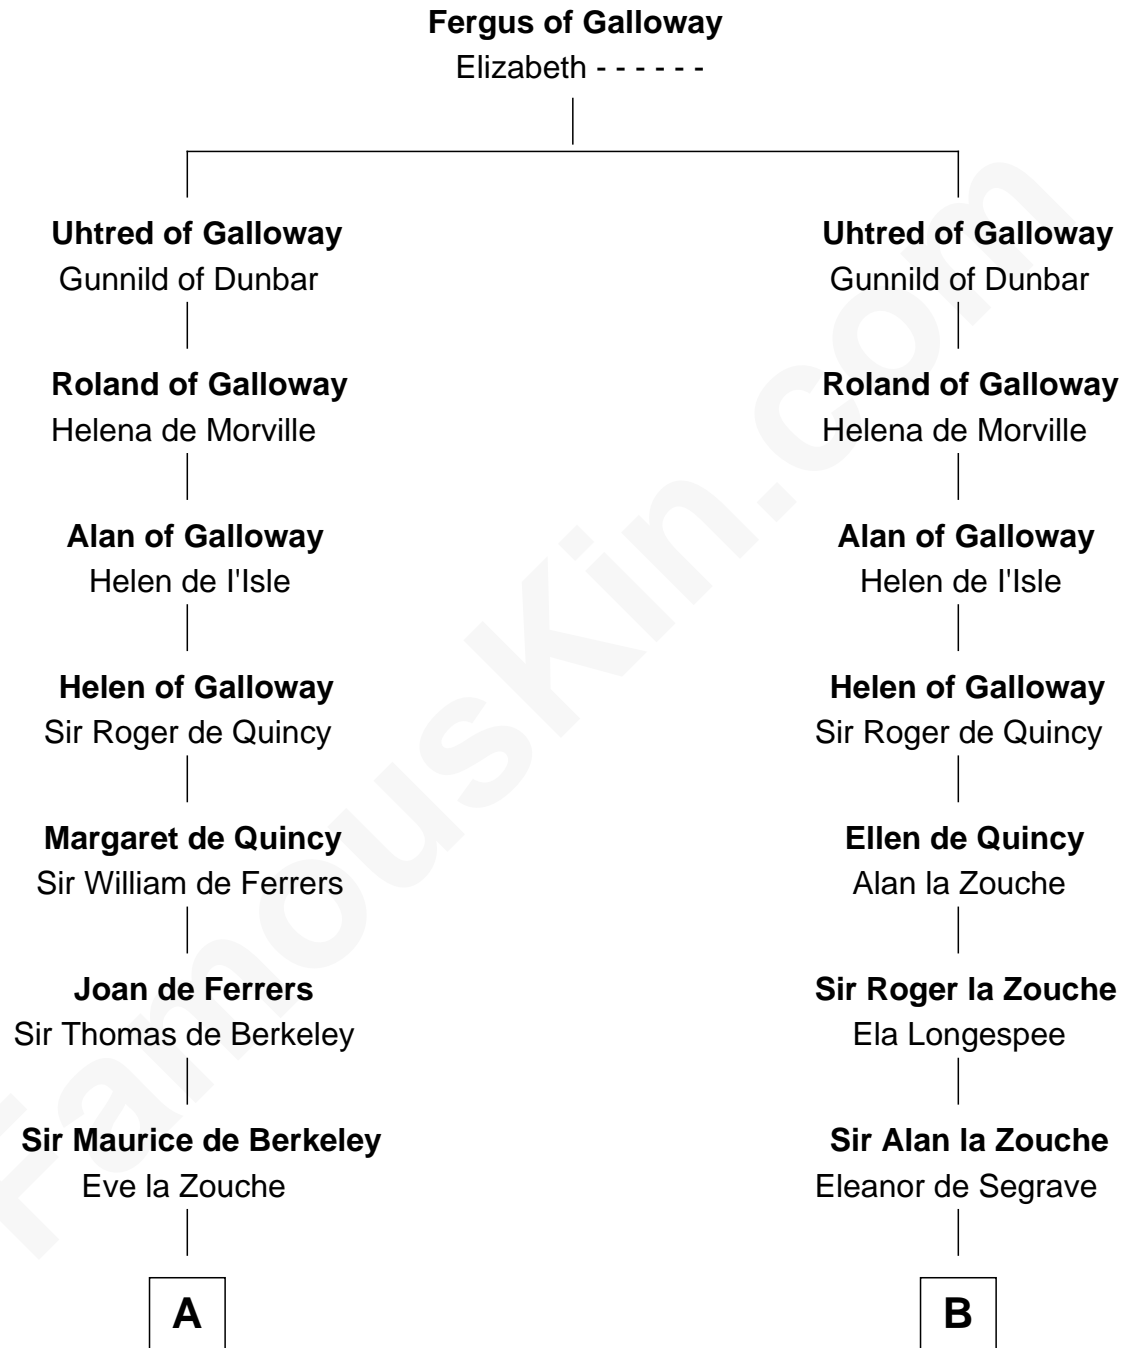

FamousKin.com Relationship Chart of

Harriet Martineau

Author of The Hour and the Man

21st cousin of

Francis Lightfoot Lee

Signer of the Declaration of Independence

C

Sarah Fairfax
Rev John Meadows