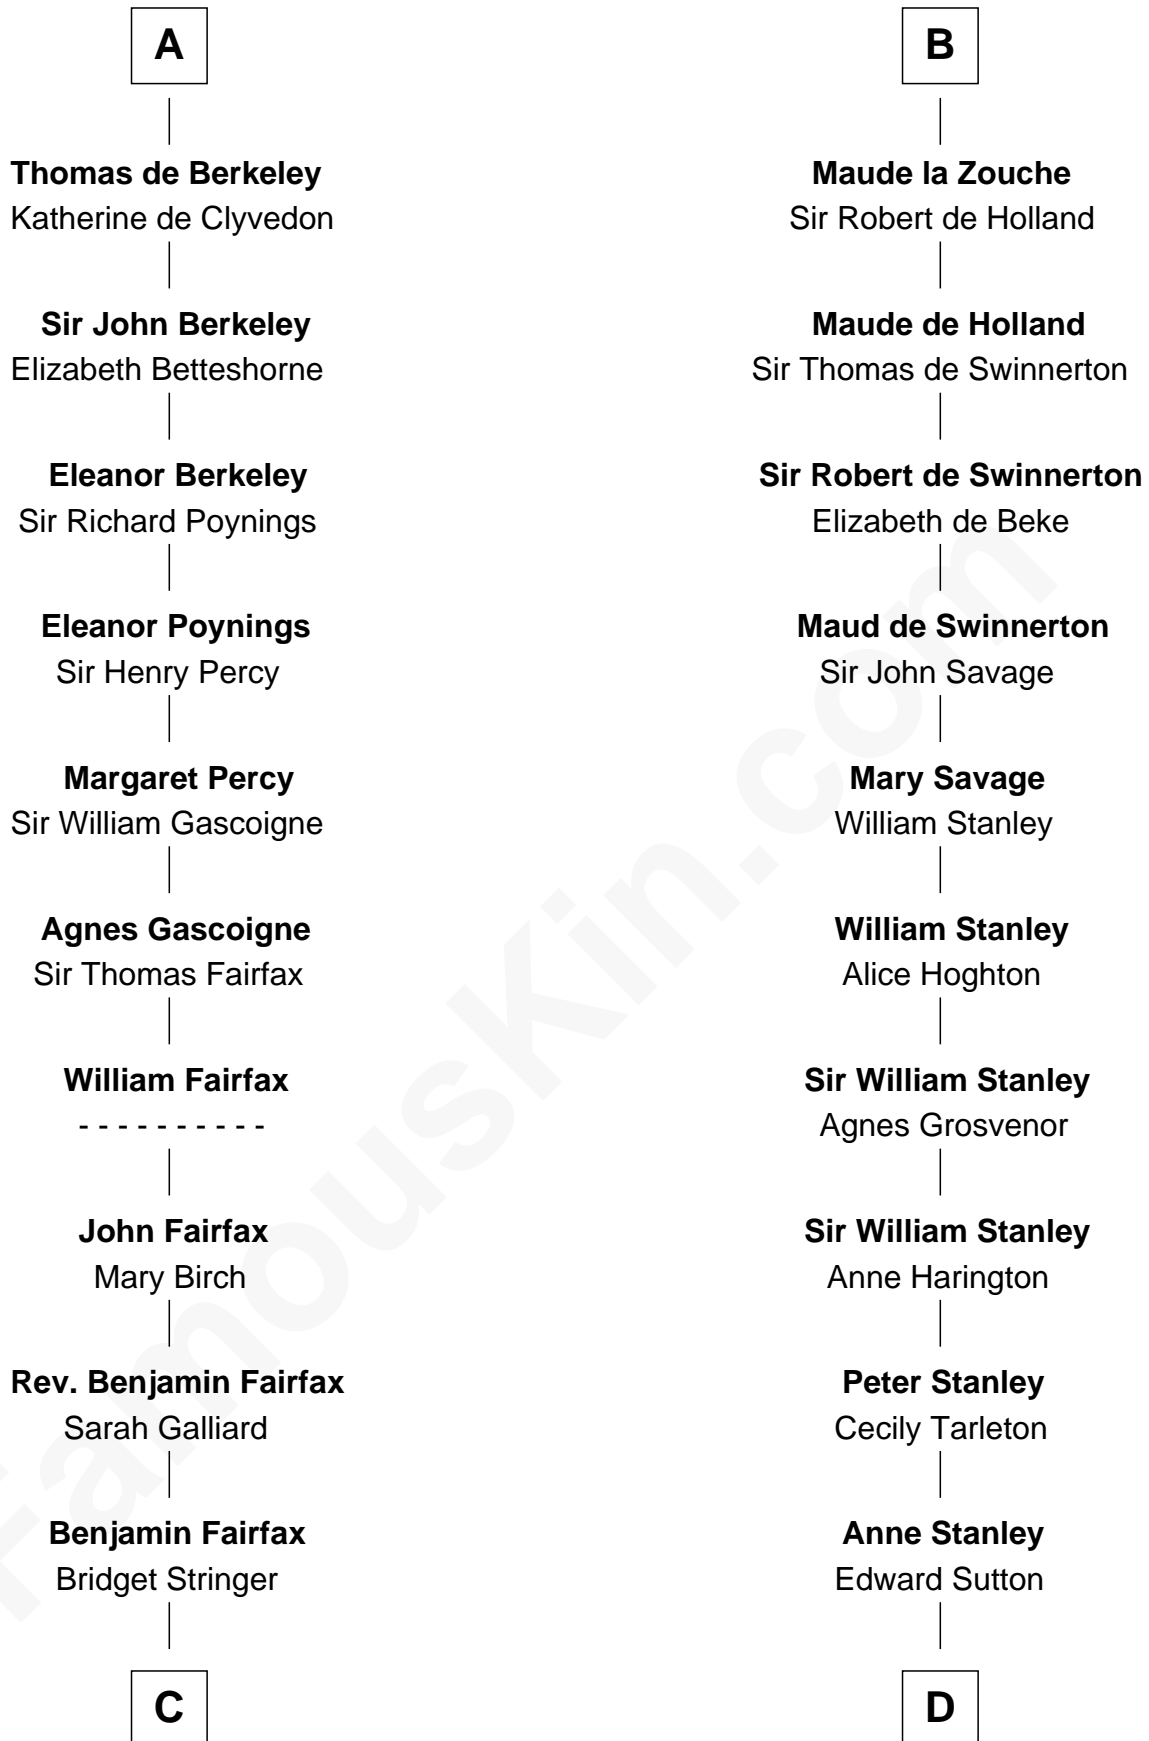

FamousKin.com Relationship Chart of

Harriet Martineau

Author of The Hour and the Man

21st cousin of

Francis Lightfoot Lee

Signer of the Declaration of Independence

Waltheof of Dunbar

Sigrid - - - - -

Margaret de Quincy

Sir William de Ferrers

Joan de Ferrers

Sir Thomas de Berkeley

Sir Maurice de Berkeley

Eve la Zouche

A

Gunnild of Dunbar

Uhtred of Galloway

Roland of Galloway

Helena de Morville

Alan of Galloway

Helen de l'Isle

Helen of Galloway

Sir Roger de Quincy

Ellen de Quincy

Alan la Zouche

Sir Roger la Zouche

Ela Longespee

Sir Alan la Zouche

Eleanor de Segrave

B

C

Sarah Fairfax
Rev John Meadows