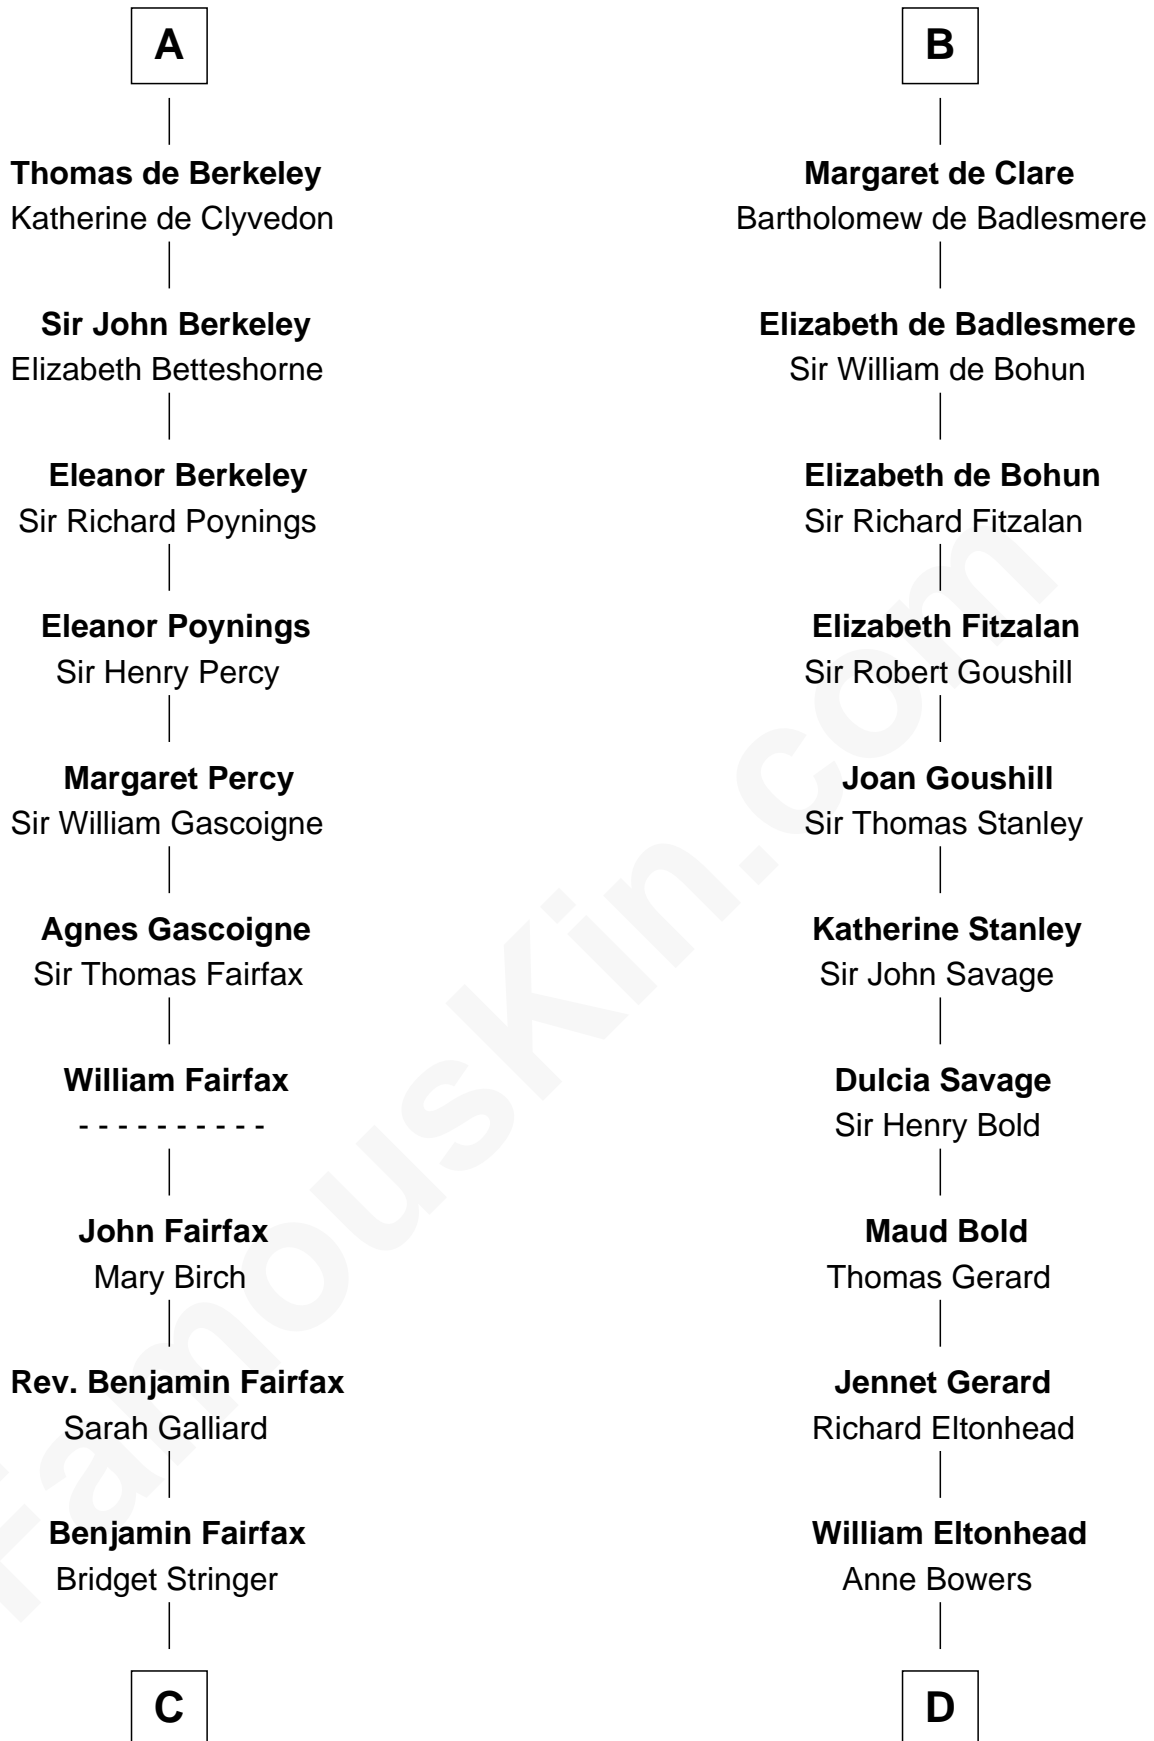

FamousKin.com Relationship Chart of

Harriet Martineau

Author of The Hour and the Man

21st cousin of

Francis Lightfoot Lee

Signer of the Declaration of Independence

C

Sarah Fairfax
Rev John Meadows