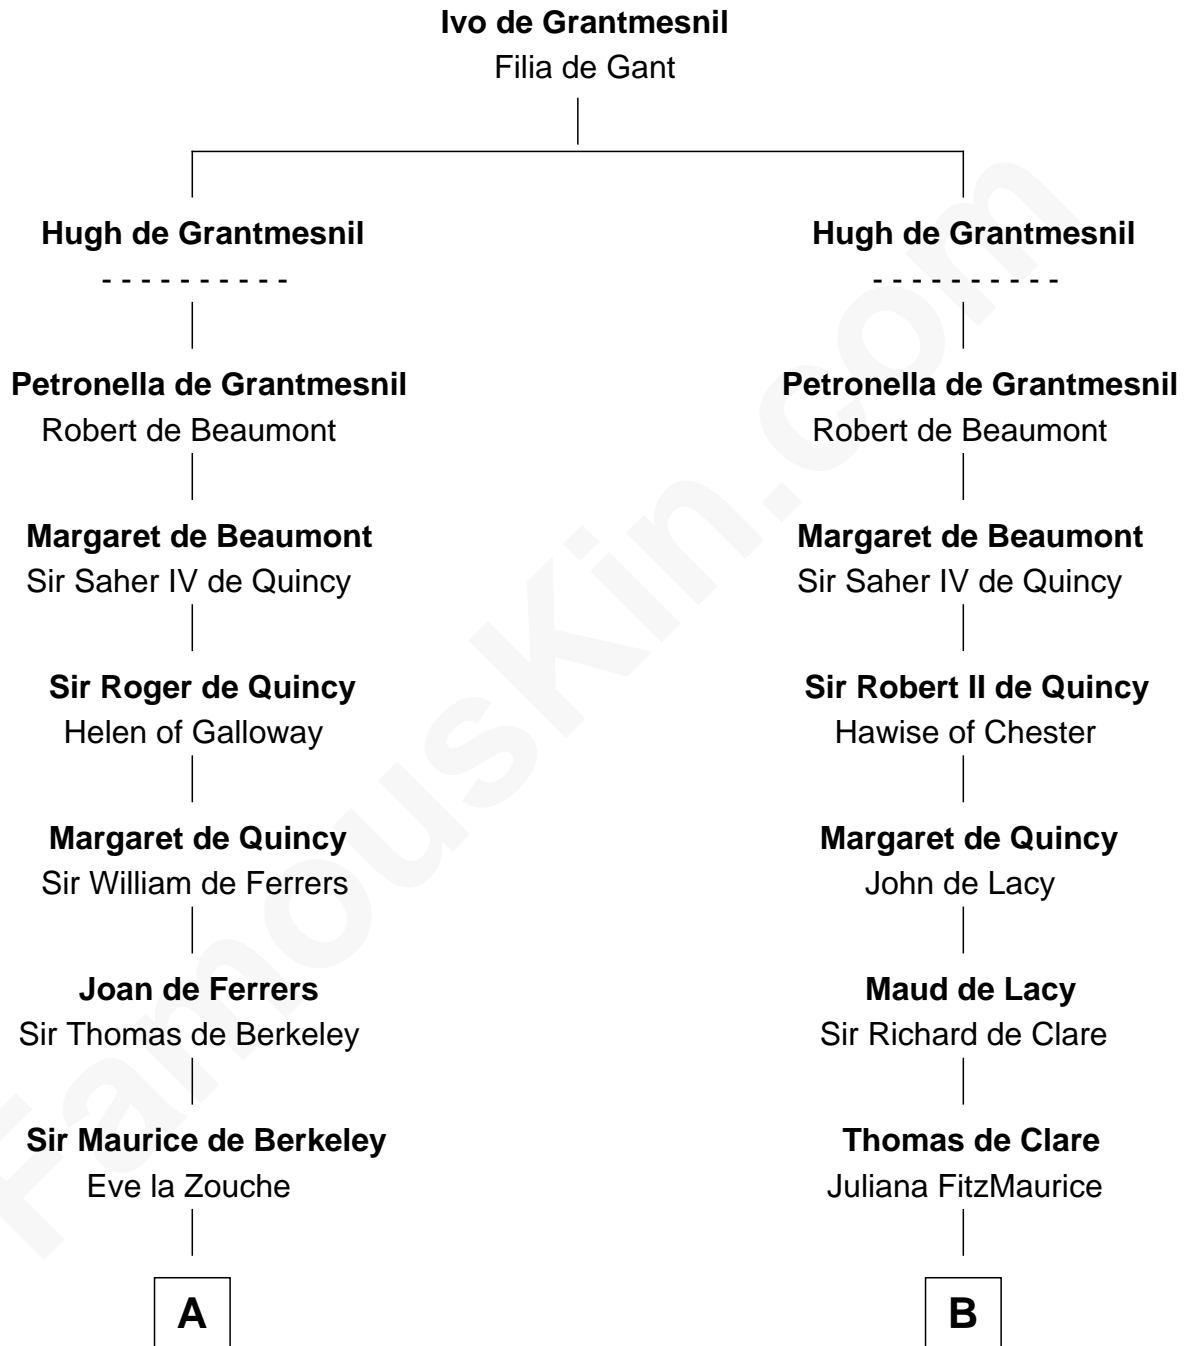

FamousKin.com Relationship Chart of

Harriet Martineau

Author of The Hour and the Man

21st cousin of

Francis Lightfoot Lee

Signer of the Declaration of Independence

C

Sarah Fairfax
Rev John Meadows