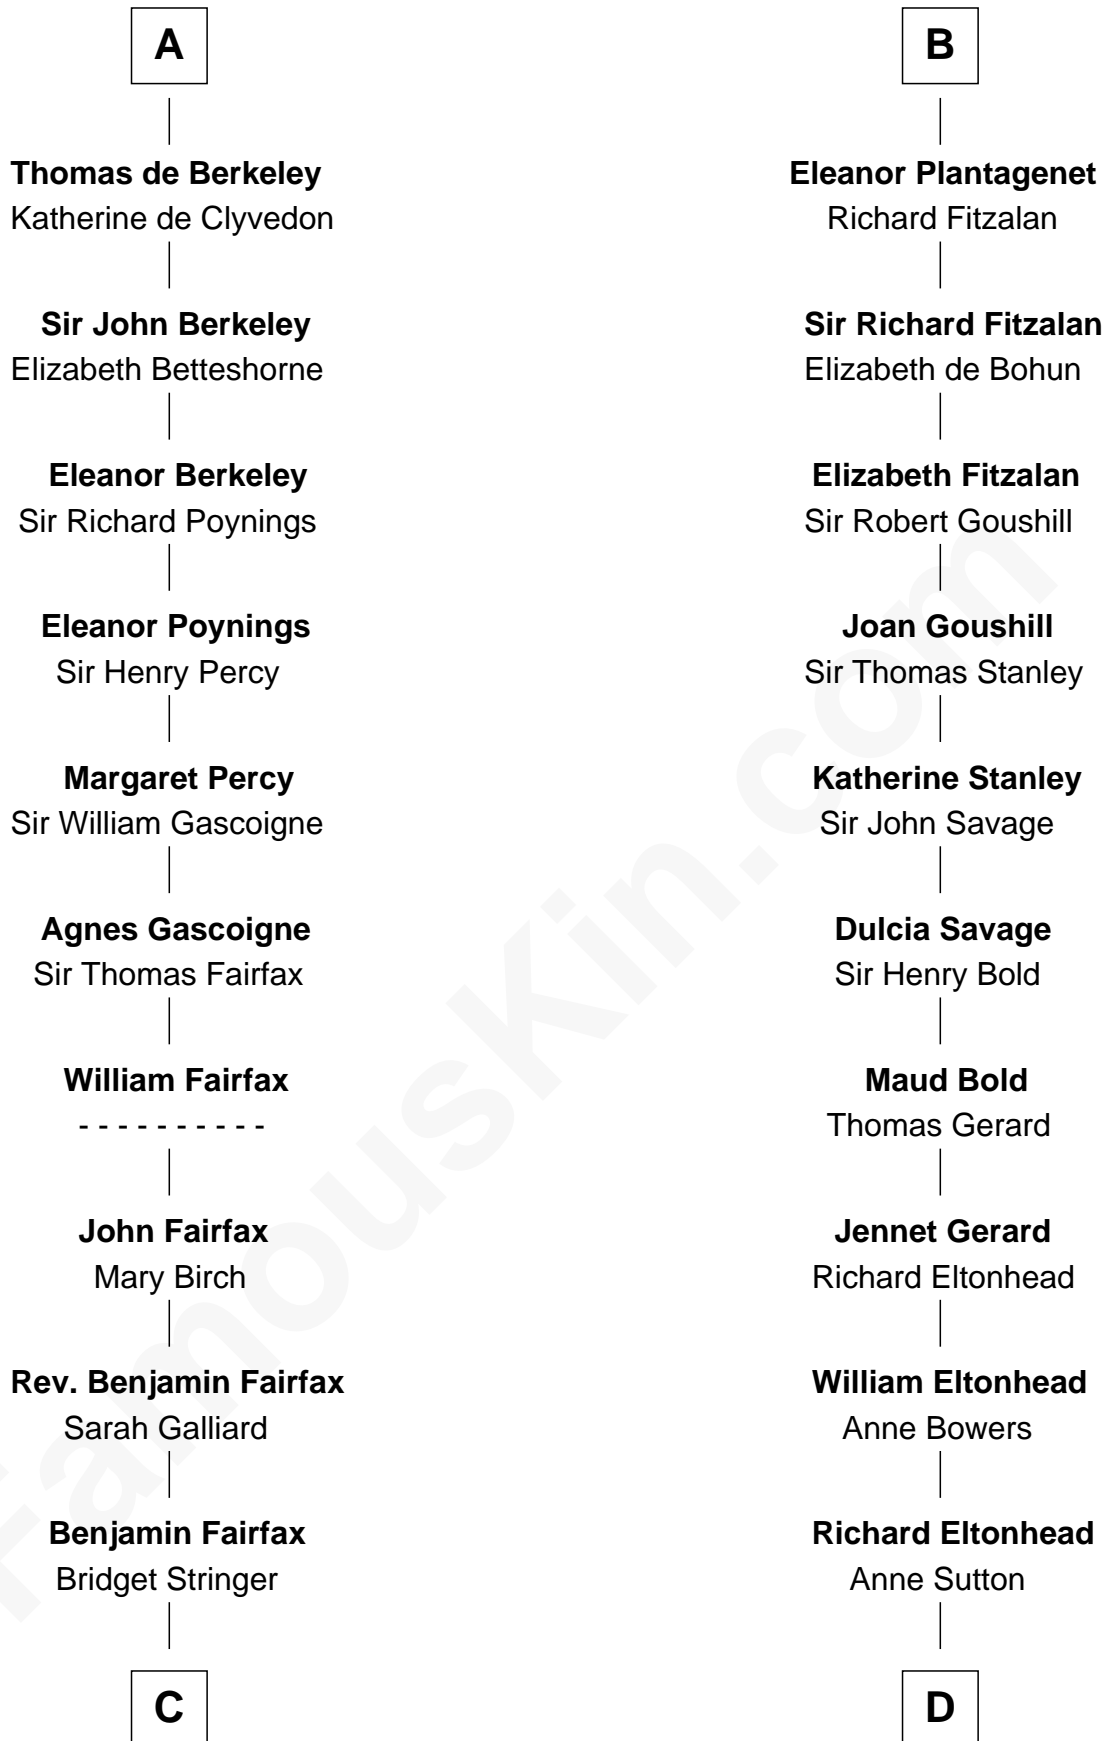

FamousKin.com
Relationship Chart of
Harriet Martineau

Author of The Hour and the Man

20th cousin 1 time removed of

Francis Lightfoot Lee

Signer of the Declaration of Independence

Gilbert Fitzrichard de Clare
 Adeliza de Clermont-en-Beauvaisis

Eve de Braiose

Sir William de Cantilupe

Milicent de Cantilupe

Eudo la Zouche

Eve la Zouche

Sir Maurice de Berkeley

A

Richard Fitzgilbert de Clare

William de Beauchamp

Isabella de Beauchamp

Sir Patrick de Chaworth

Maud de Chaworth

Henry Plantagenet

B

C

Sarah Fairfax
Rev John Meadows