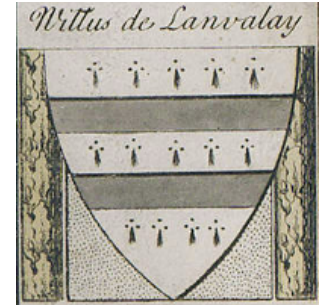

# FamousKin.com Relationship Chart of

**Harriet Martineau**

*Author of The Hour and the Man*

4th cousin 17 times removed of

**William de Lanvallay**

*Magna Carta Surety*

**Gilbert Fitzrichard de Clare**  
Adeliza de Clermont-en-Beauvaisis

**Gilbert Fitzgilbert de Clare**

Isabel de Beaumont

**Richard de Clare**

Aoife MacMurrough

**Isabel de Clare**

Sir William Marshal

**Eva Marshal**

William de Braiose