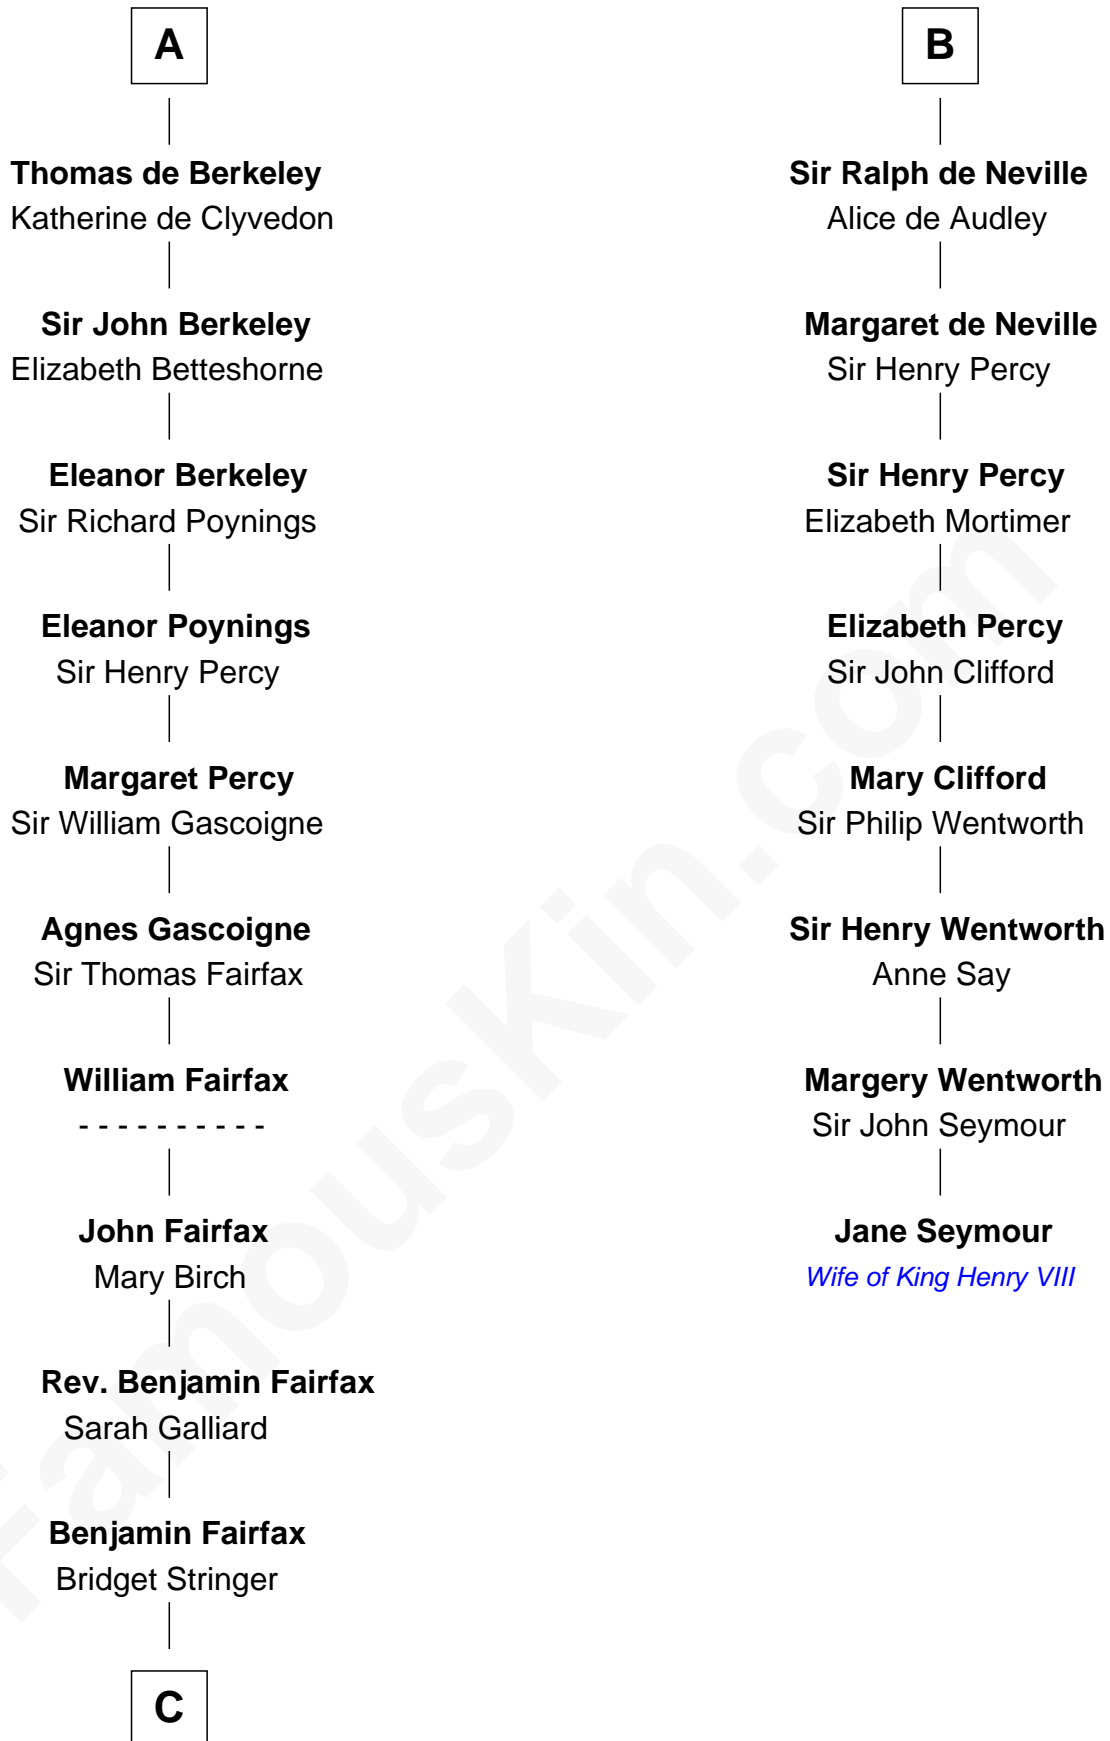

FamousKin.com

Relationship Chart of

Harriet Martineau

Author of The Hour and the Man

14th cousin 7 times removed of

Jane Seymour

3rd Wife of King Henry VIII

King Olave of Man and the Isles

Ellen de Quincy

Alan la Zouche

Margery la Zouche

Robert FitzRoger

Euphemia de Clavering

Sir Ranulph de Neville

B

C