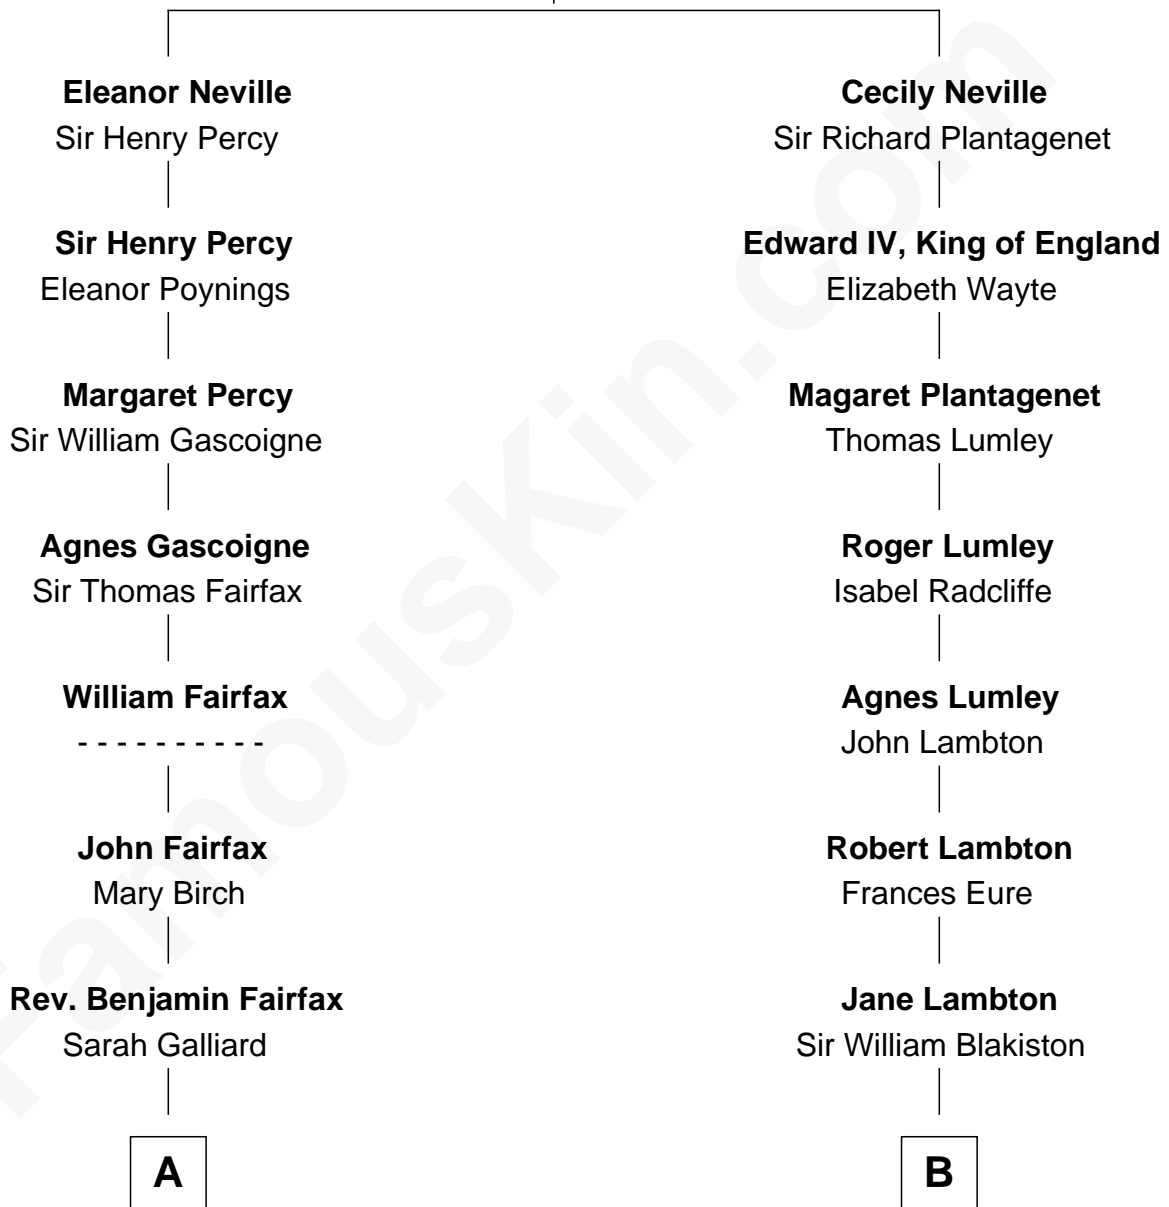

## Relationship Chart of

### Harriet Martineau

*Author of The Hour and the Man*

12th cousin 6 times removed of

### Benedict Cumberbatch

*Movie, Television and Stage Actor*

**Sir Ralph Neville**

Joan Beaufort

C

Timothy Carlton Congdon Cumberbatch

Wanda Ventham

**Benedict Cumberbatch**