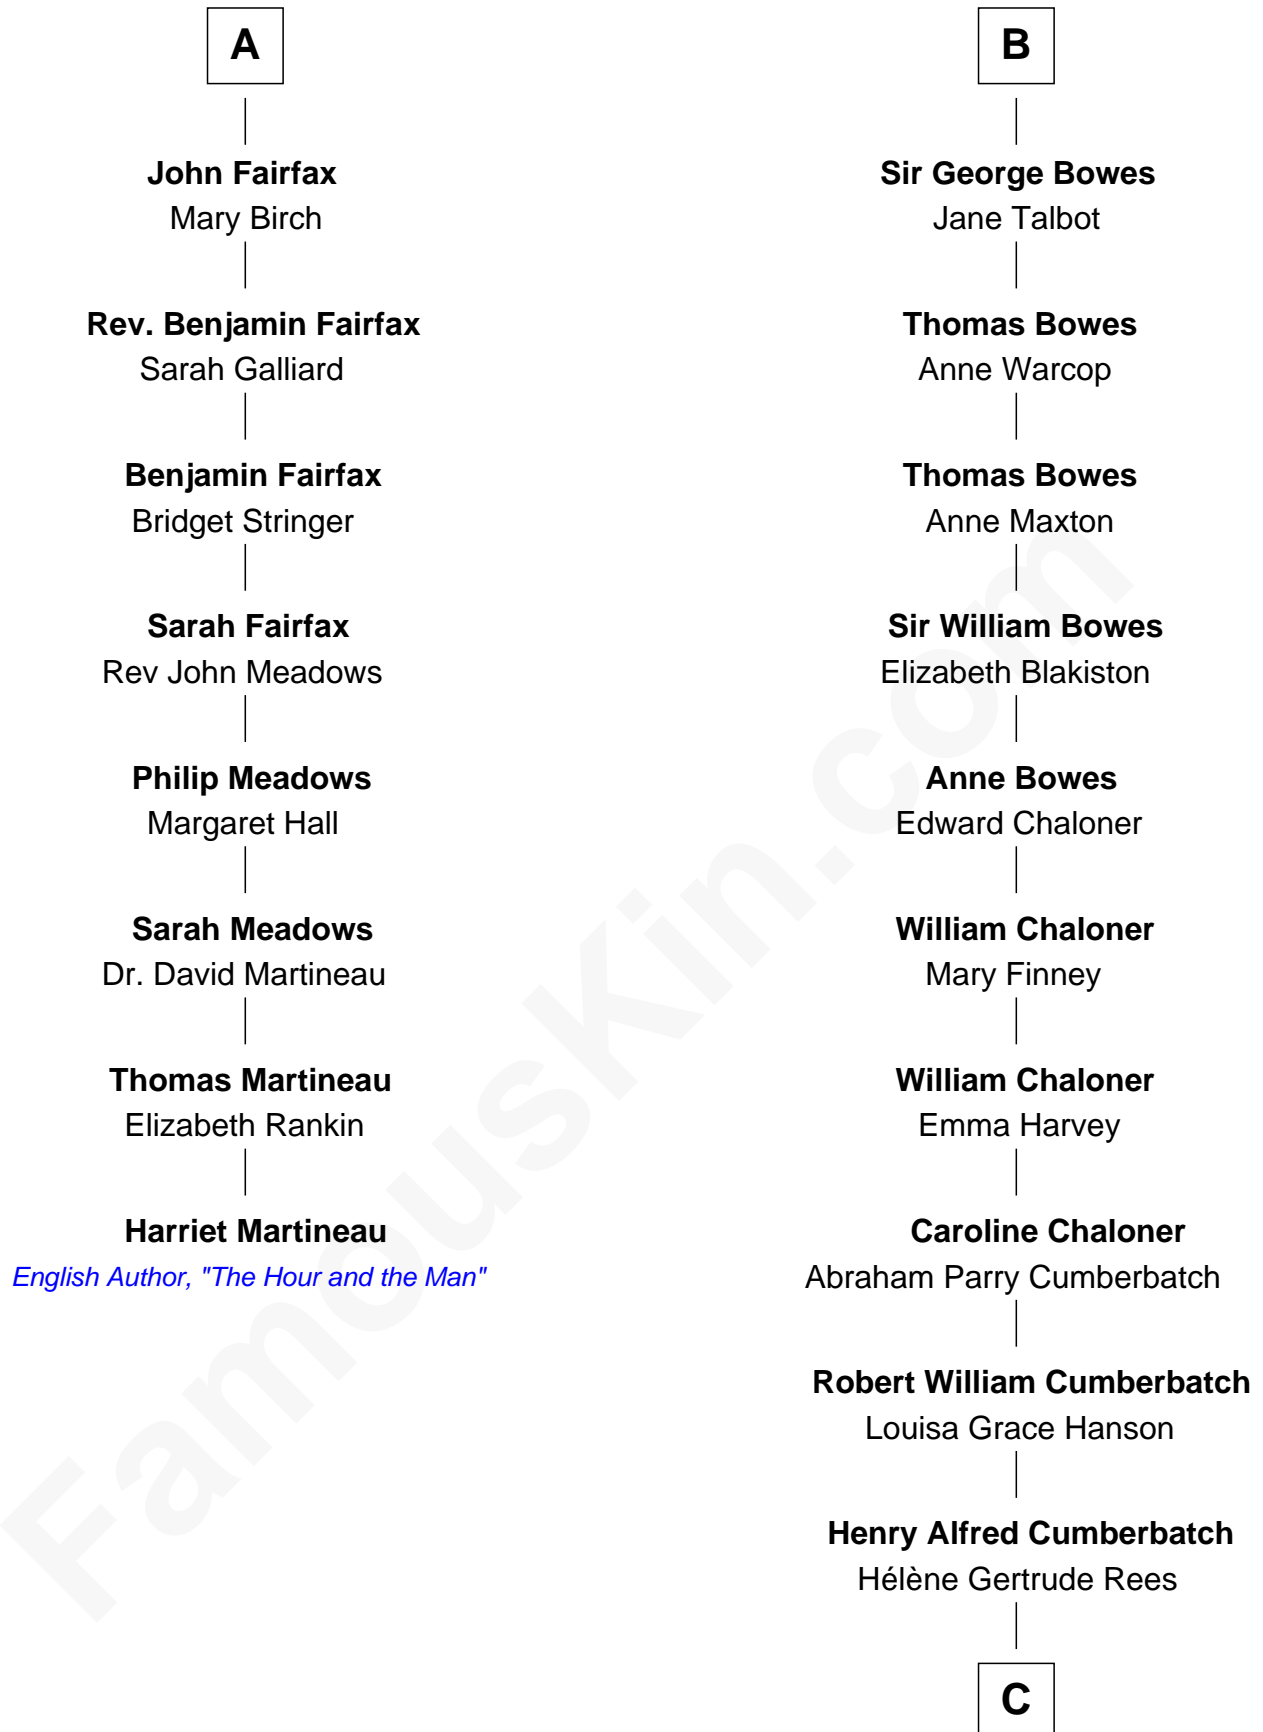

# FamousKin.com Relationship Chart of

**Harriet Martineau**

*Author of The Hour and the Man*

14th cousin 5 times removed of

**Benedict Cumberbatch**

*Movie, Television and Stage Actor*

**Sir Maurice de Berkeley**

Maud FitzHugh

**Sir Ralph Bowes**

Margery Conyers

**Richard Bowes**

Elizabeth Aske

B

**C**

**Henry Carlton Cumberbatch**