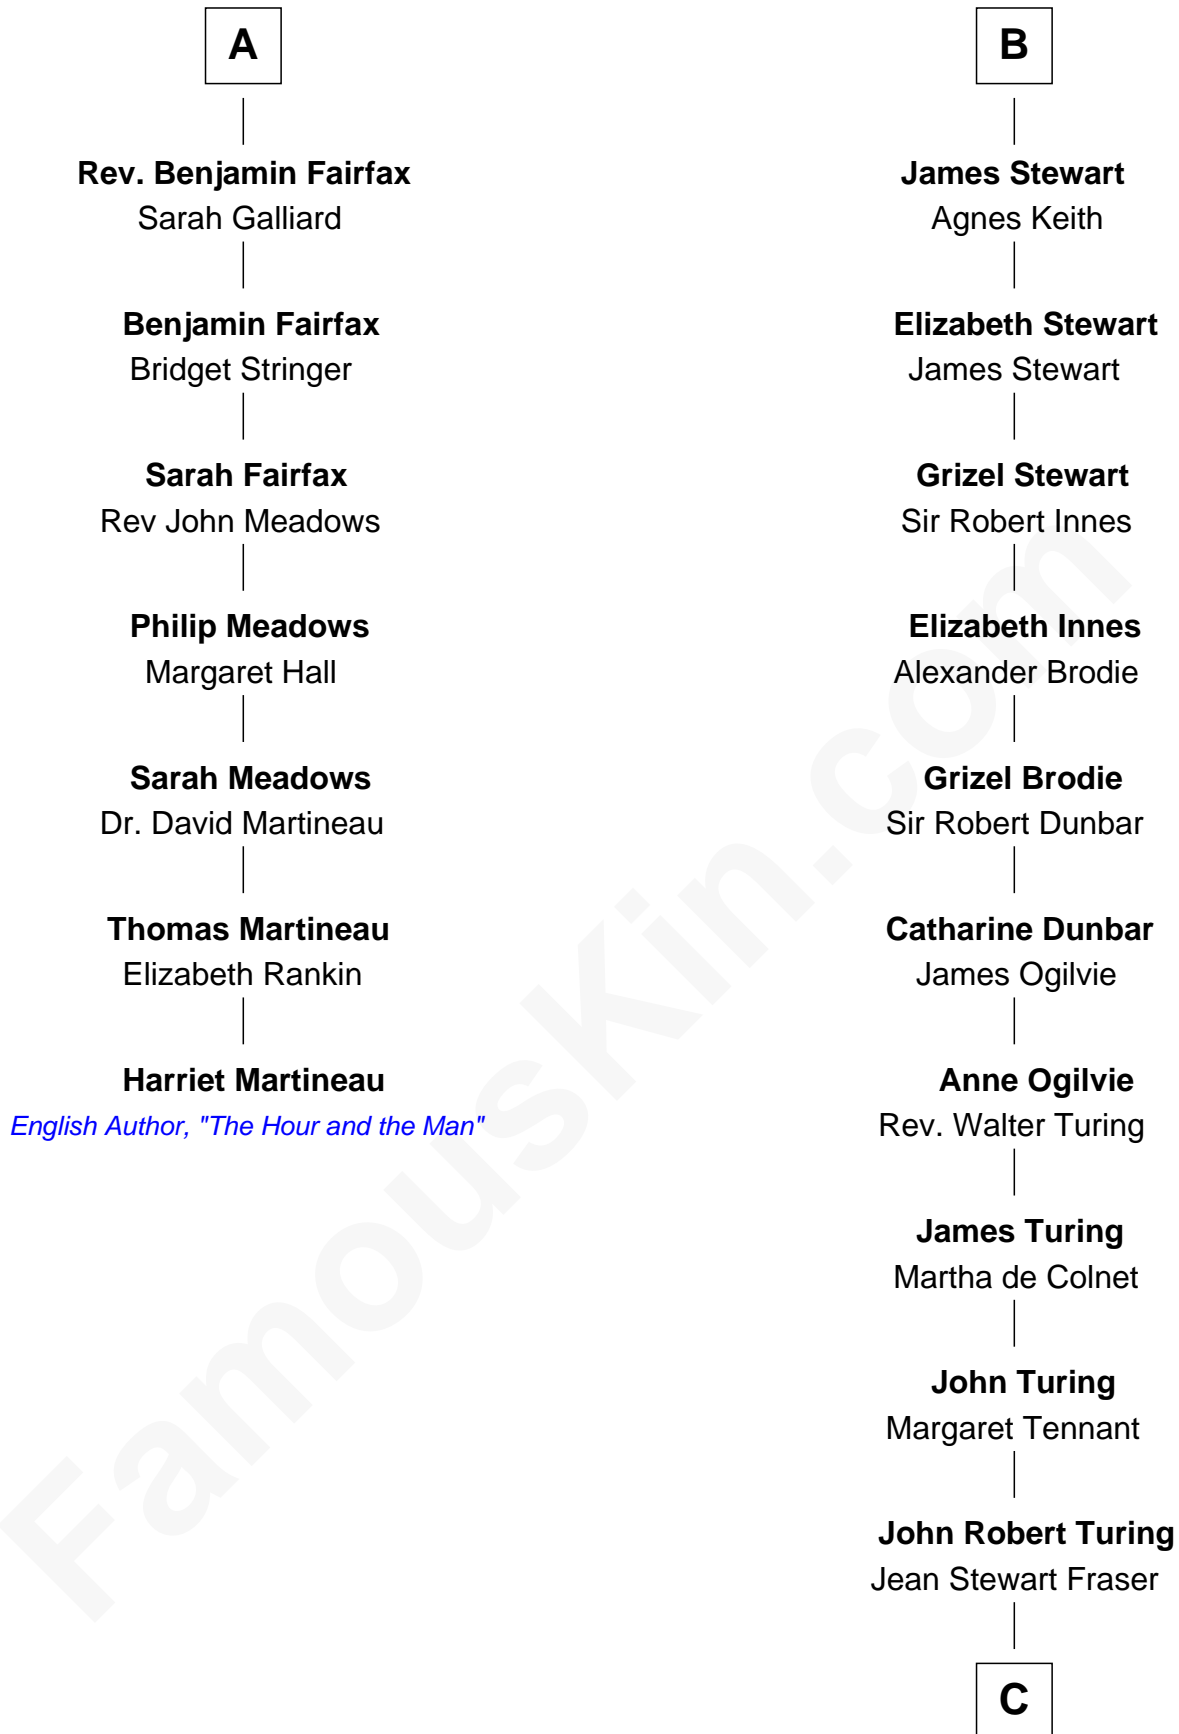

FamousKin.com Relationship Chart of

Harriet Martineau

Author of The Hour and the Man

13th cousin 6 times removed of

Alan Turing

WWII Codebreaker of Nazi Enigma Machine

C

Rev. John Robert Turing
Fanny Montague Boyd

Julius Matheson Turing
Ethel Sara Stoney

Alan Turing

WWII Codebreaker of Nazi Enigma Machine

FamousKin.com