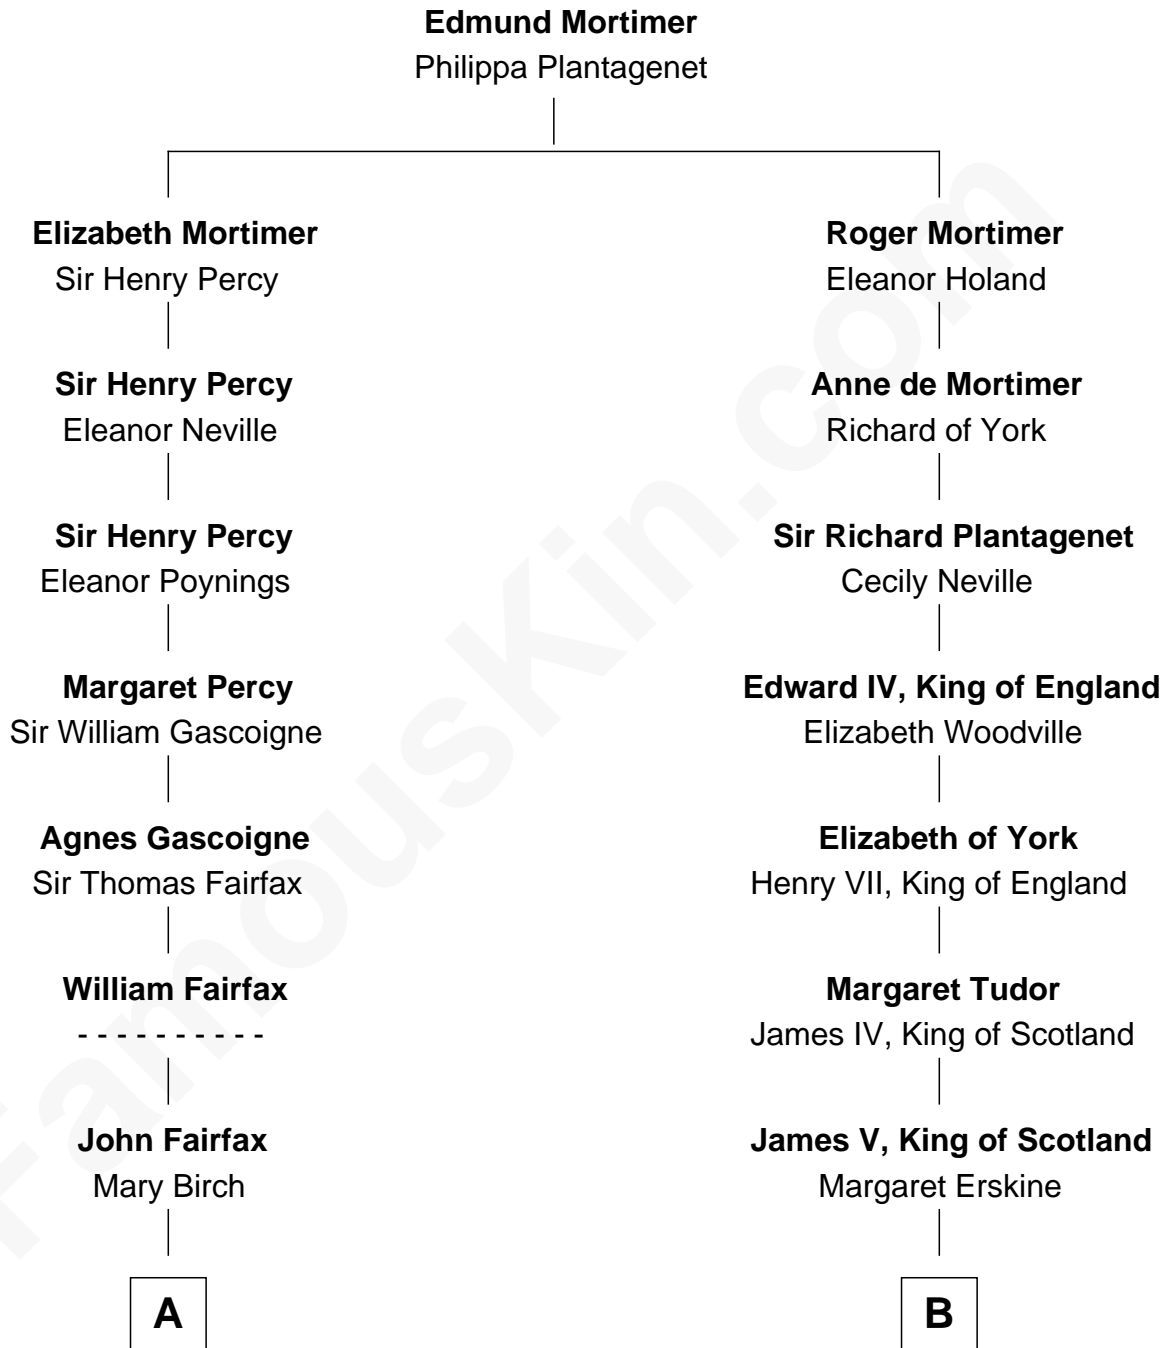

FamousKin.com Relationship Chart of

Harriet Martineau

Author of The Hour and the Man

13th cousin 6 times removed of

Alan Turing

WWII Codebreaker of Nazi Enigma Machine

C

Rev. John Robert Turing
Fanny Montague Boyd

Julius Matheson Turing
Ethel Sara Stoney

Alan Turing

WWII Codebreaker of Nazi Enigma Machine

FamousKin.com