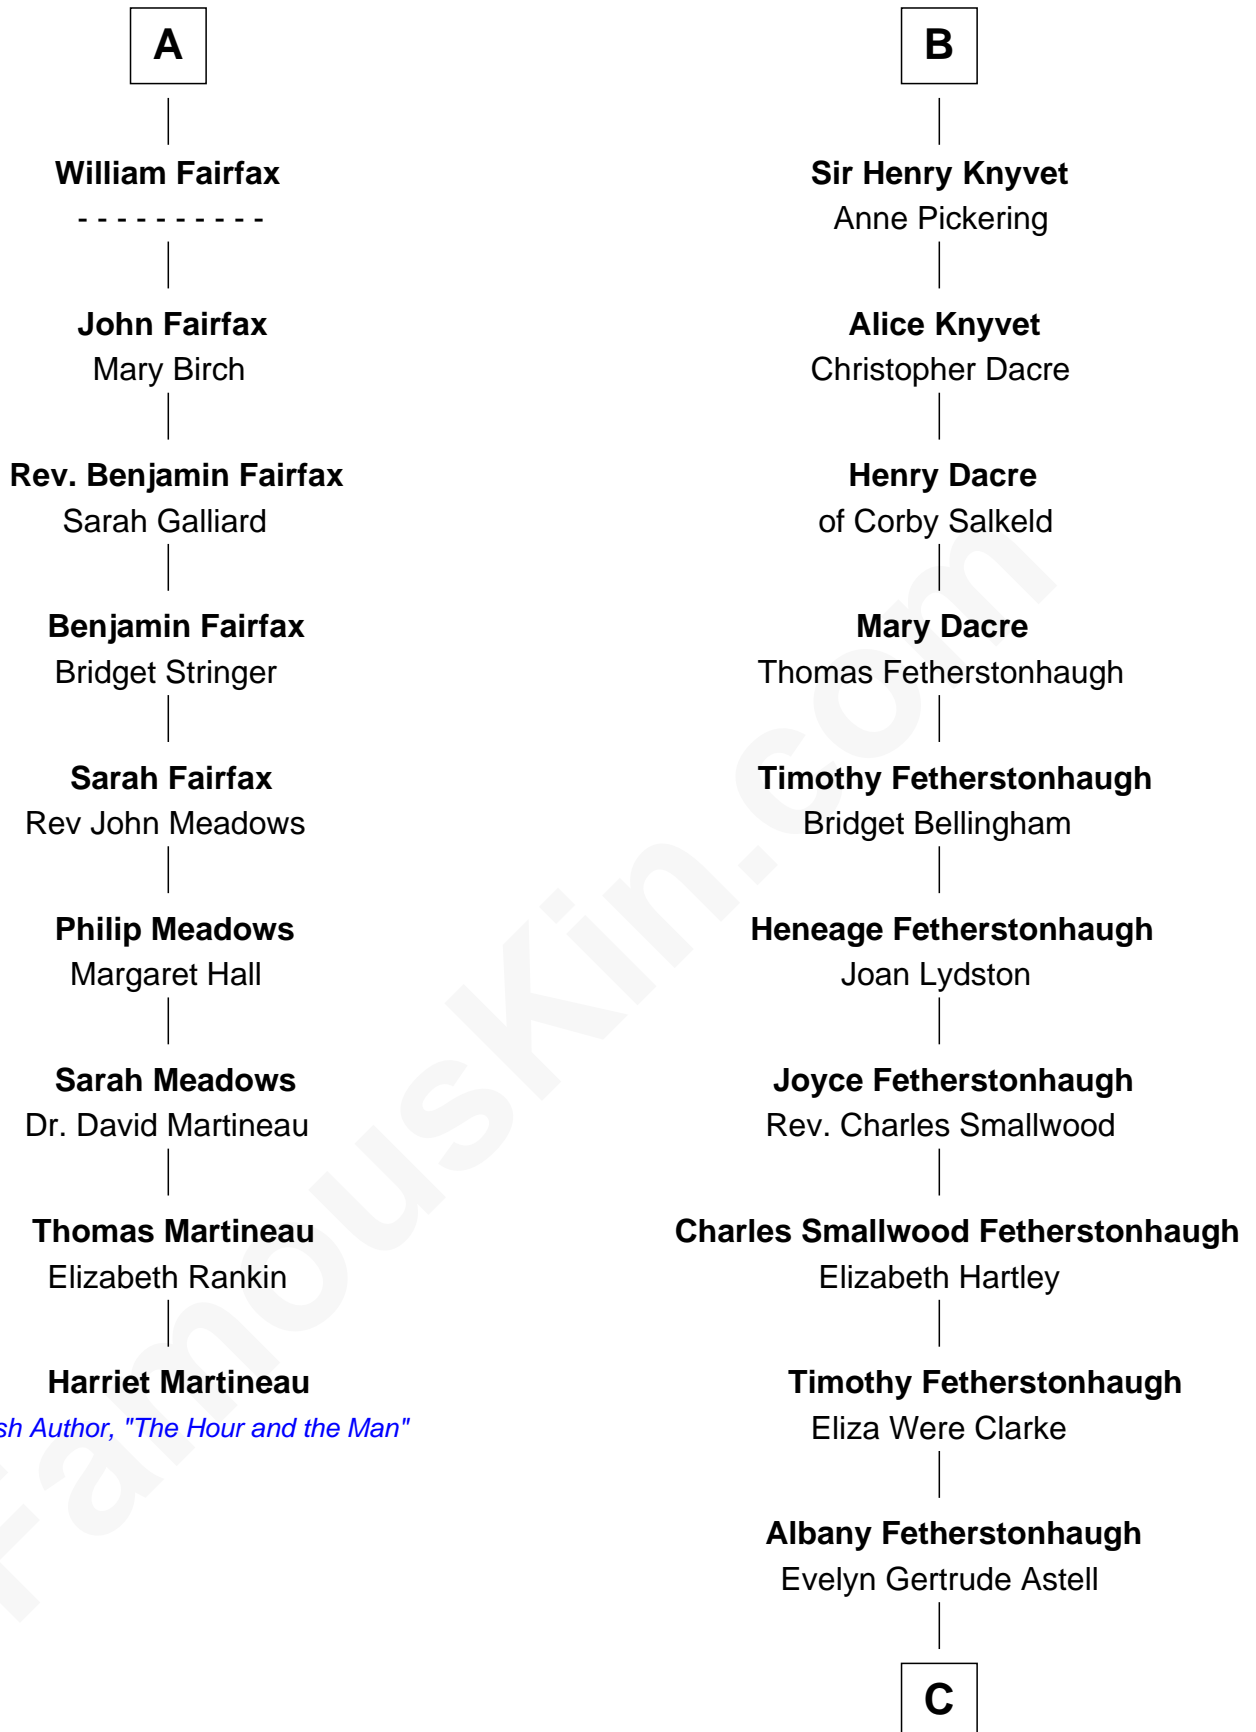

FamousKin.com Relationship Chart of

Harriet Martineau

Author of The Hour and the Man

15th cousin 5 times removed of

Tilda Swinton

Movie Actress

Henry Plantagenet

Maud de Chaworth

Isabella de Beaumont

Blanche of Lancaster

John of Gaunt

Elizabeth of Lancaster

John de Holand

Constance de Holand

Sir John Grey

Alice Grey

Sir William Knyvet

Sir Edmund Knyvet

Eleanor Tyrrel

Sir Thomas Knyvet

Muriel Howard

B

C

Gertrude Clare Fetherstonhaugh
Cecil George Herbert Alers-Hankey

Mariora Beatrice Evelyn Rochfort Alers-Hankey
Alan Henry Campbell Swinton

Sir John Swinton
Judith Balfour Killen

Tilda Swinton
Movie Actress