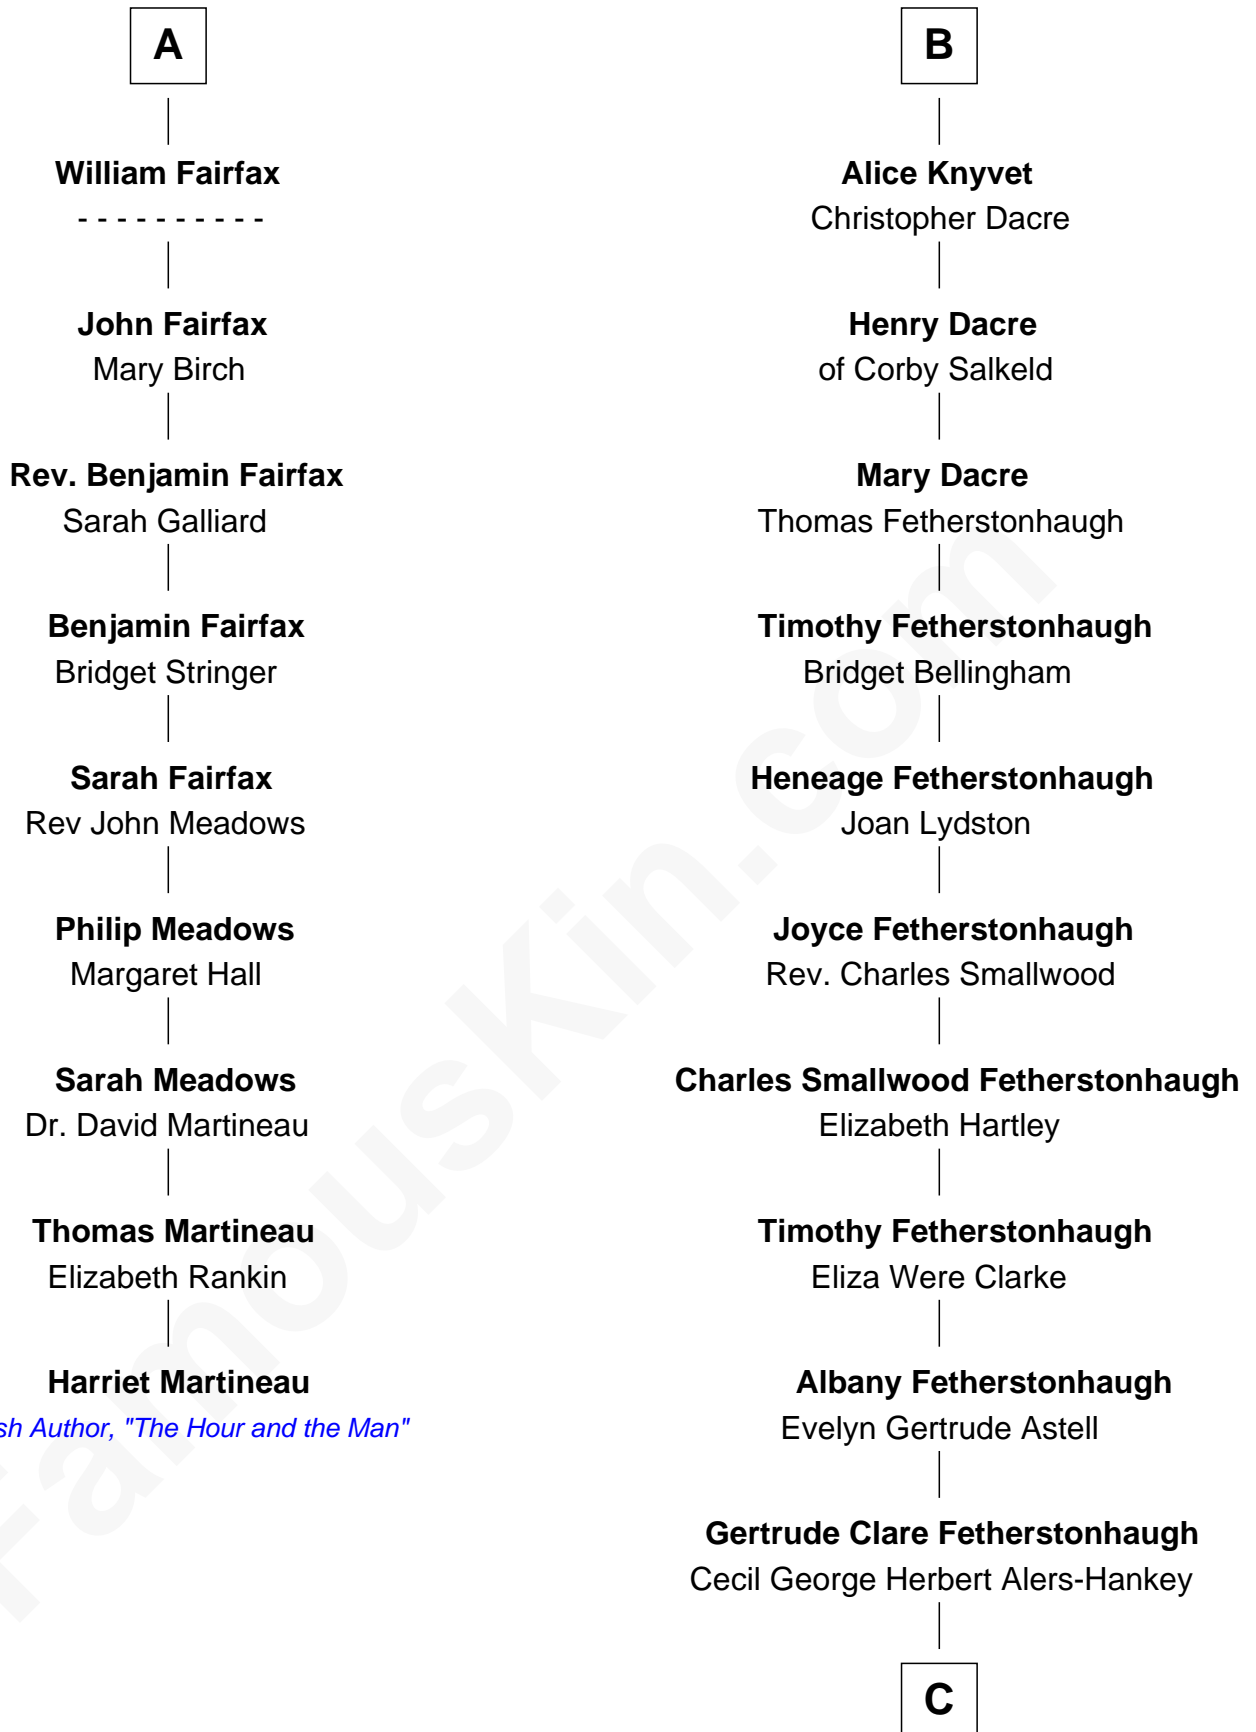

# FamousKin.com Relationship Chart of

**Harriet Martineau**

*Author of The Hour and the Man*

15th cousin 4 times removed of

**Tilda Swinton**

*Movie Actress*

**Elizabeth de Badlesmere**

*with husband*  
Sir Edmund Mortimer

**Elizabeth Mortimer**  
Sir Henry Percy

**Margaret Mowbray**  
Sir Robert Howard

**Sir Henry Percy**  
Eleanor Neville

**Sir John Howard**  
Katherine Moleyns

**Sir Henry Percy**  
Eleanor Poynings

**Sir Thomas Howard**  
Elizabeth Tilney

**Margaret Percy**  
Sir William Gascoigne

**Muriel Howard**  
Sir Thomas Knyvet

**Agnes Gascoigne**  
Sir Thomas Fairfax

**Sir Henry Knyvet**  
Anne Pickering

**A**

**B**

**C**

**Mariora Beatrice Evelyn Rochfort Alers-Hankey**