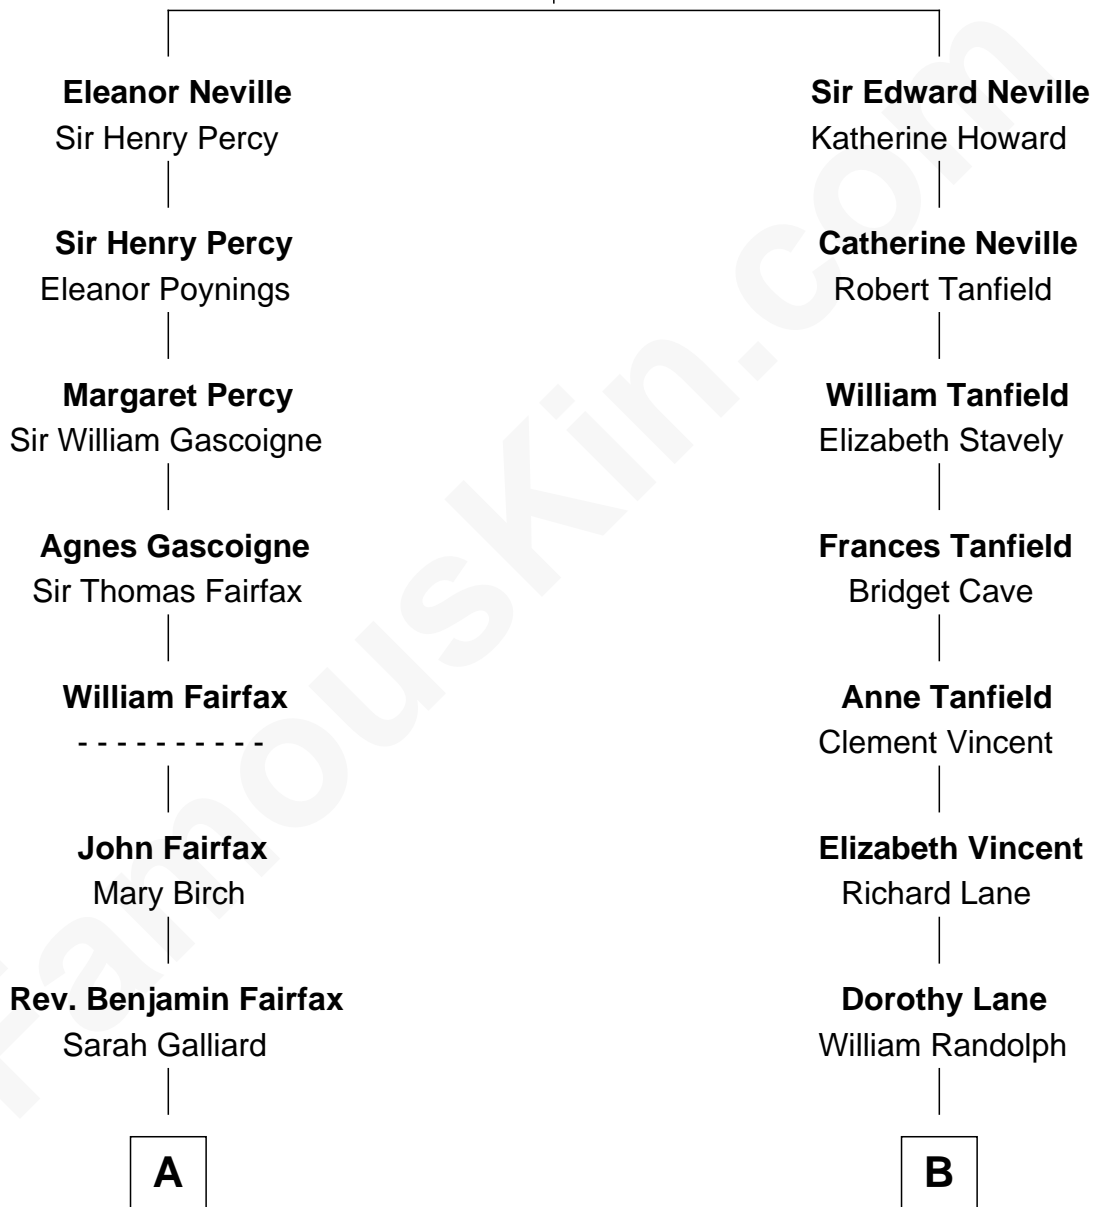

# FamousKin.com Relationship Chart of

**Harriet Martineau**

*Author of The Hour and the Man*

12th cousin 2 times removed of

**Fitzhugh Lee**

*40th Governor of Virginia*

**Sir Ralph Neville**

Joan Beaufort

**B**

**Richard Randolph**  
Elizabeth Ryland

**Col. William Randolph**  
Mary Isham

**Elizabeth Randolph**  
Richard Bland

**Mary Bland**  
Henry Lee

**Col. Henry Lee**  
Lucy Grymes

**Maj. Gen. Henry Lee**  
Anne Hill Carter