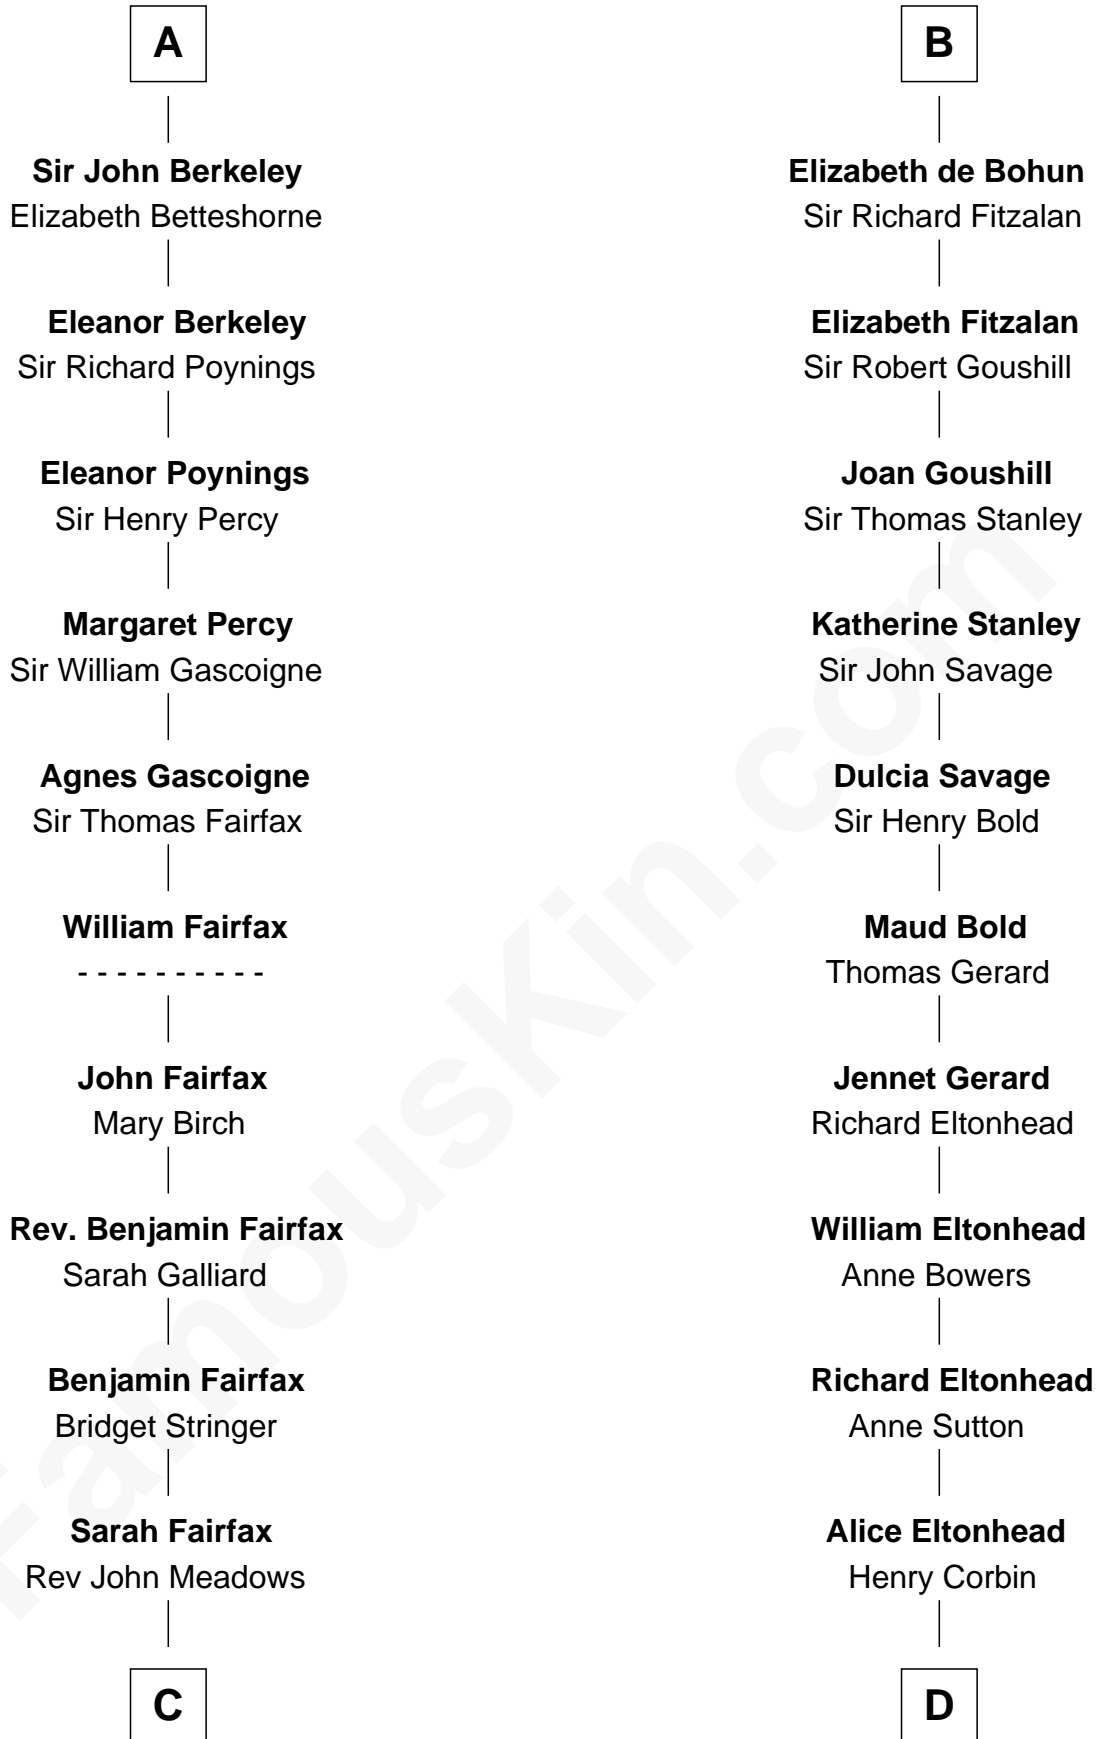

FamousKin.com Relationship Chart of

Harriet Martineau

Author of The Hour and the Man

20th cousin of

Thomas Sim Lee

2nd and 7th Governor of Maryland

Dermot MacMurrough
Mor O'Toole

C