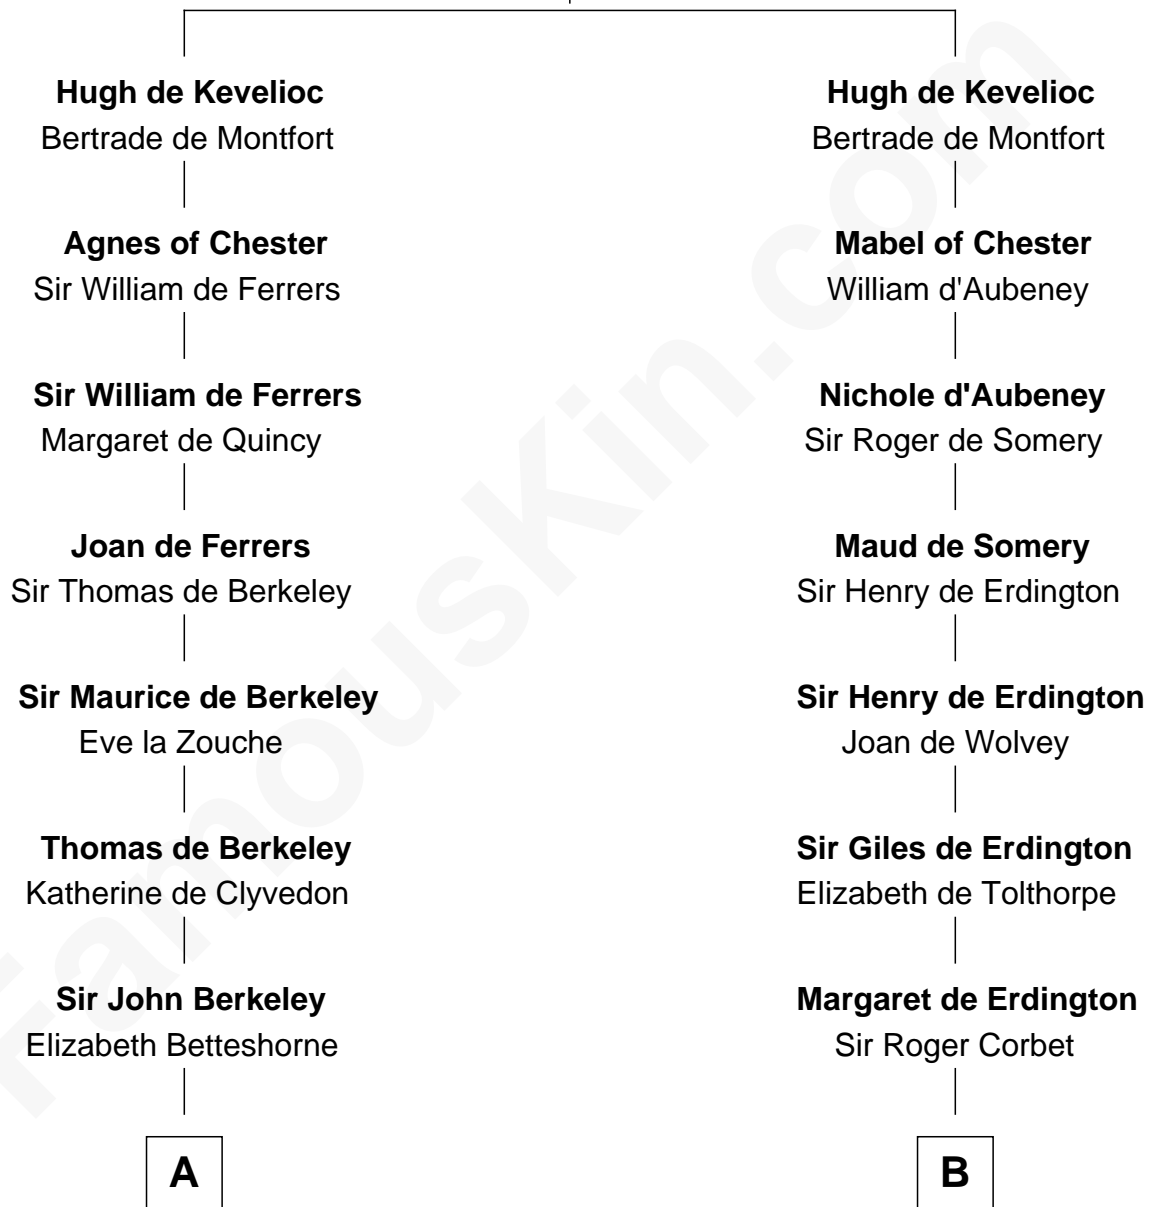

# FamousKin.com Relationship Chart of

**Harriet Martineau**

*Author of The Hour and the Man*

19th cousin 1 time removed of

**Thomas Sim Lee**

*2nd and 7th Governor of Maryland*

**Sir Ranulf de Gernons**

Maud of Gloucester

**C**

**Sarah Meadows**  
Dr. David Martineau

**Thomas Martineau**  
Elizabeth Rankin

**Harriet Martineau**  
*English Author, "The Hour and the Man"*

**D**

**Laetitia Corbin**  
Richard Lee

**Philip Lee**  
Sarah Brooke

**Thomas Lee**  
Christiana Sim

**Thomas Sim Lee**  
*2nd and 7th Governor of Maryland*