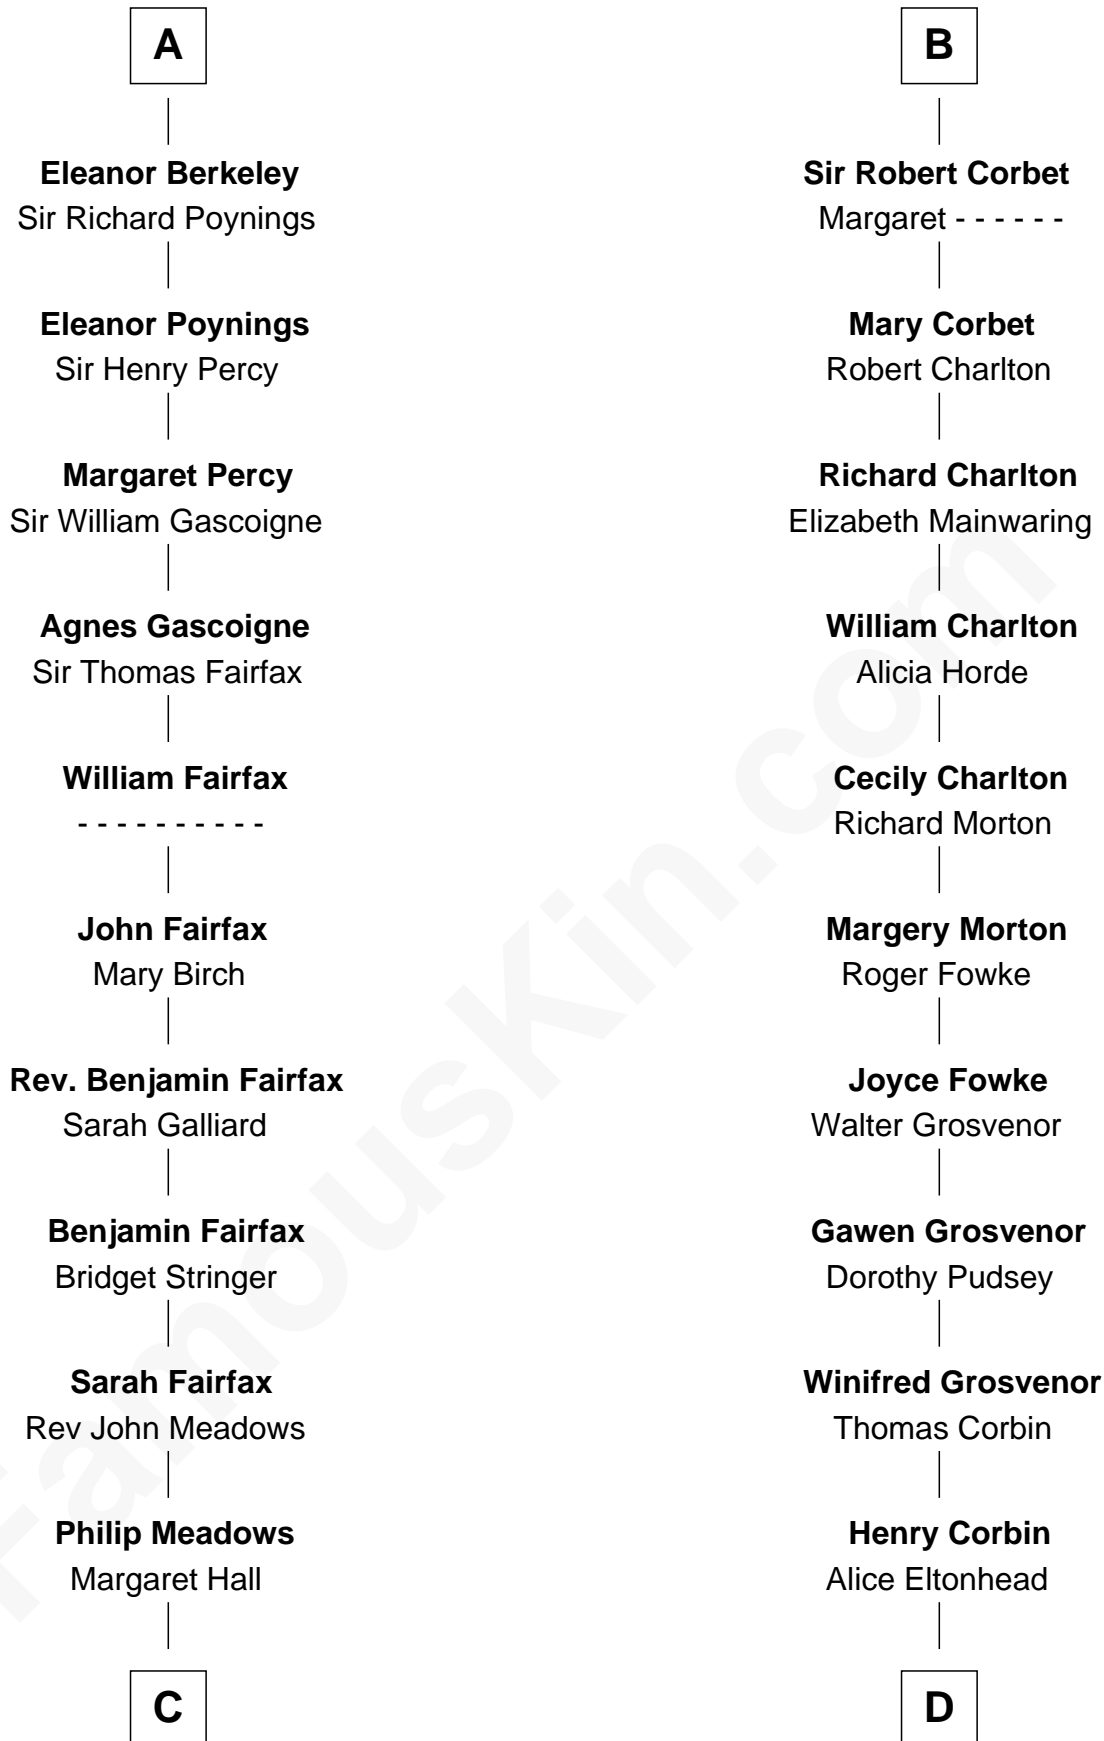

# FamousKin.com Relationship Chart of

**Harriet Martineau**

*Author of The Hour and the Man*

19th cousin 1 time removed of

**Thomas Sim Lee**

*2nd and 7th Governor of Maryland*

**Sir Ranulf de Gernons**

Maud of Gloucester

**C**

**Sarah Meadows**  
Dr. David Martineau

**Thomas Martineau**  
Elizabeth Rankin

**Harriet Martineau**  
*English Author, "The Hour and the Man"*

**D**

**Laetitia Corbin**  
Richard Lee

**Philip Lee**  
Sarah Brooke

**Thomas Lee**  
Christiana Sim

**Thomas Sim Lee**  
*2nd and 7th Governor of Maryland*