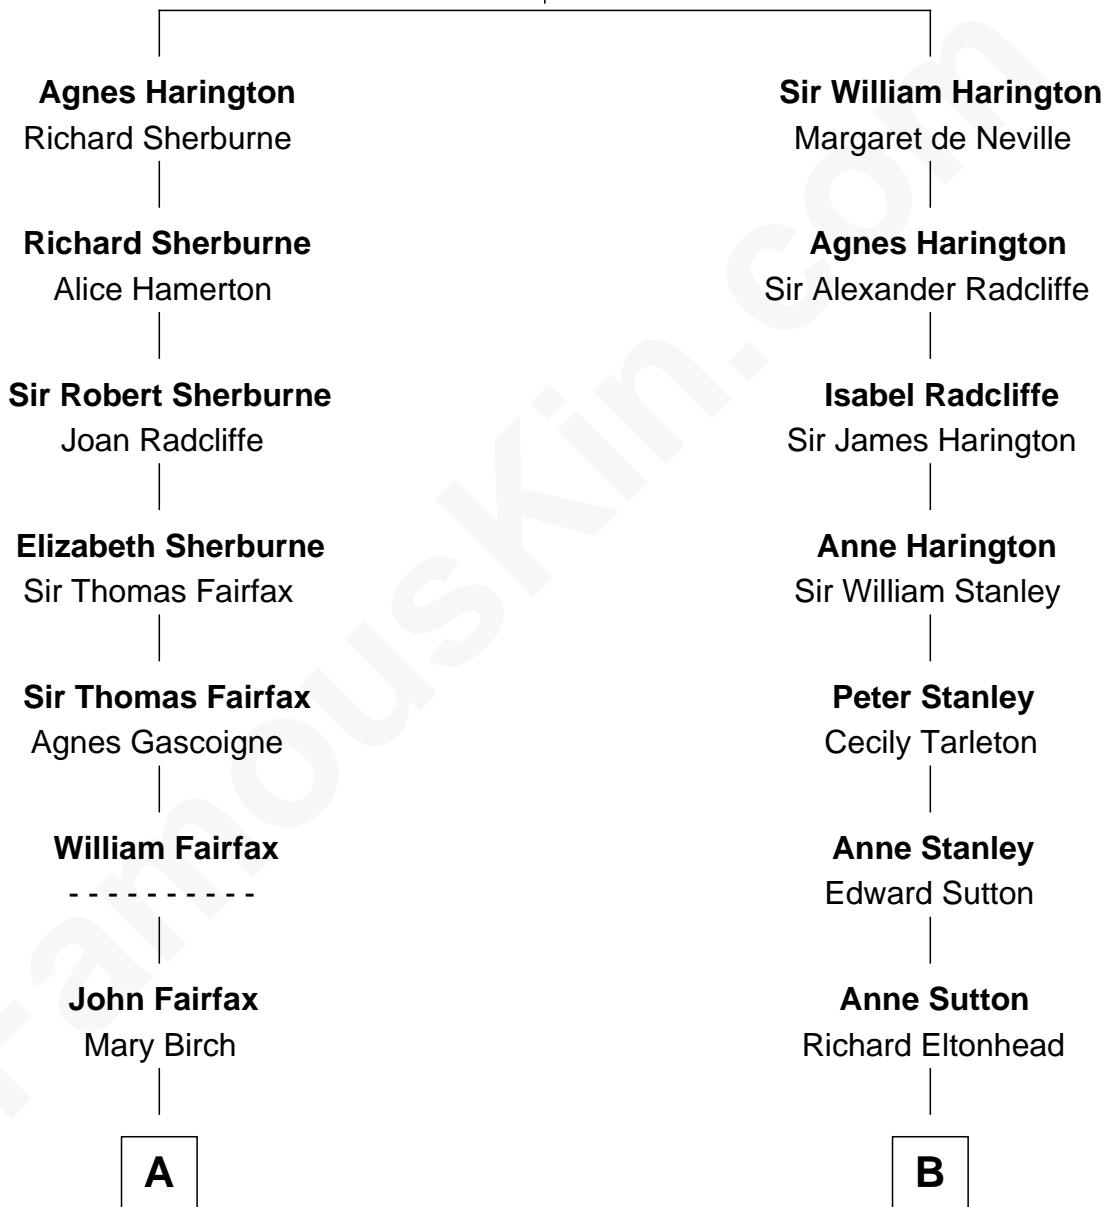

## Relationship Chart of

### Harriet Martineau

*Author of The Hour and the Man*

11th cousin 2 times removed of

### Thomas Sim Lee

*2nd and 7th Governor of Maryland*

**Sir Nicholas Harington**

Isabel English

**A**

**Rev. Benjamin Fairfax**

Sarah Galliard

**Benjamin Fairfax**