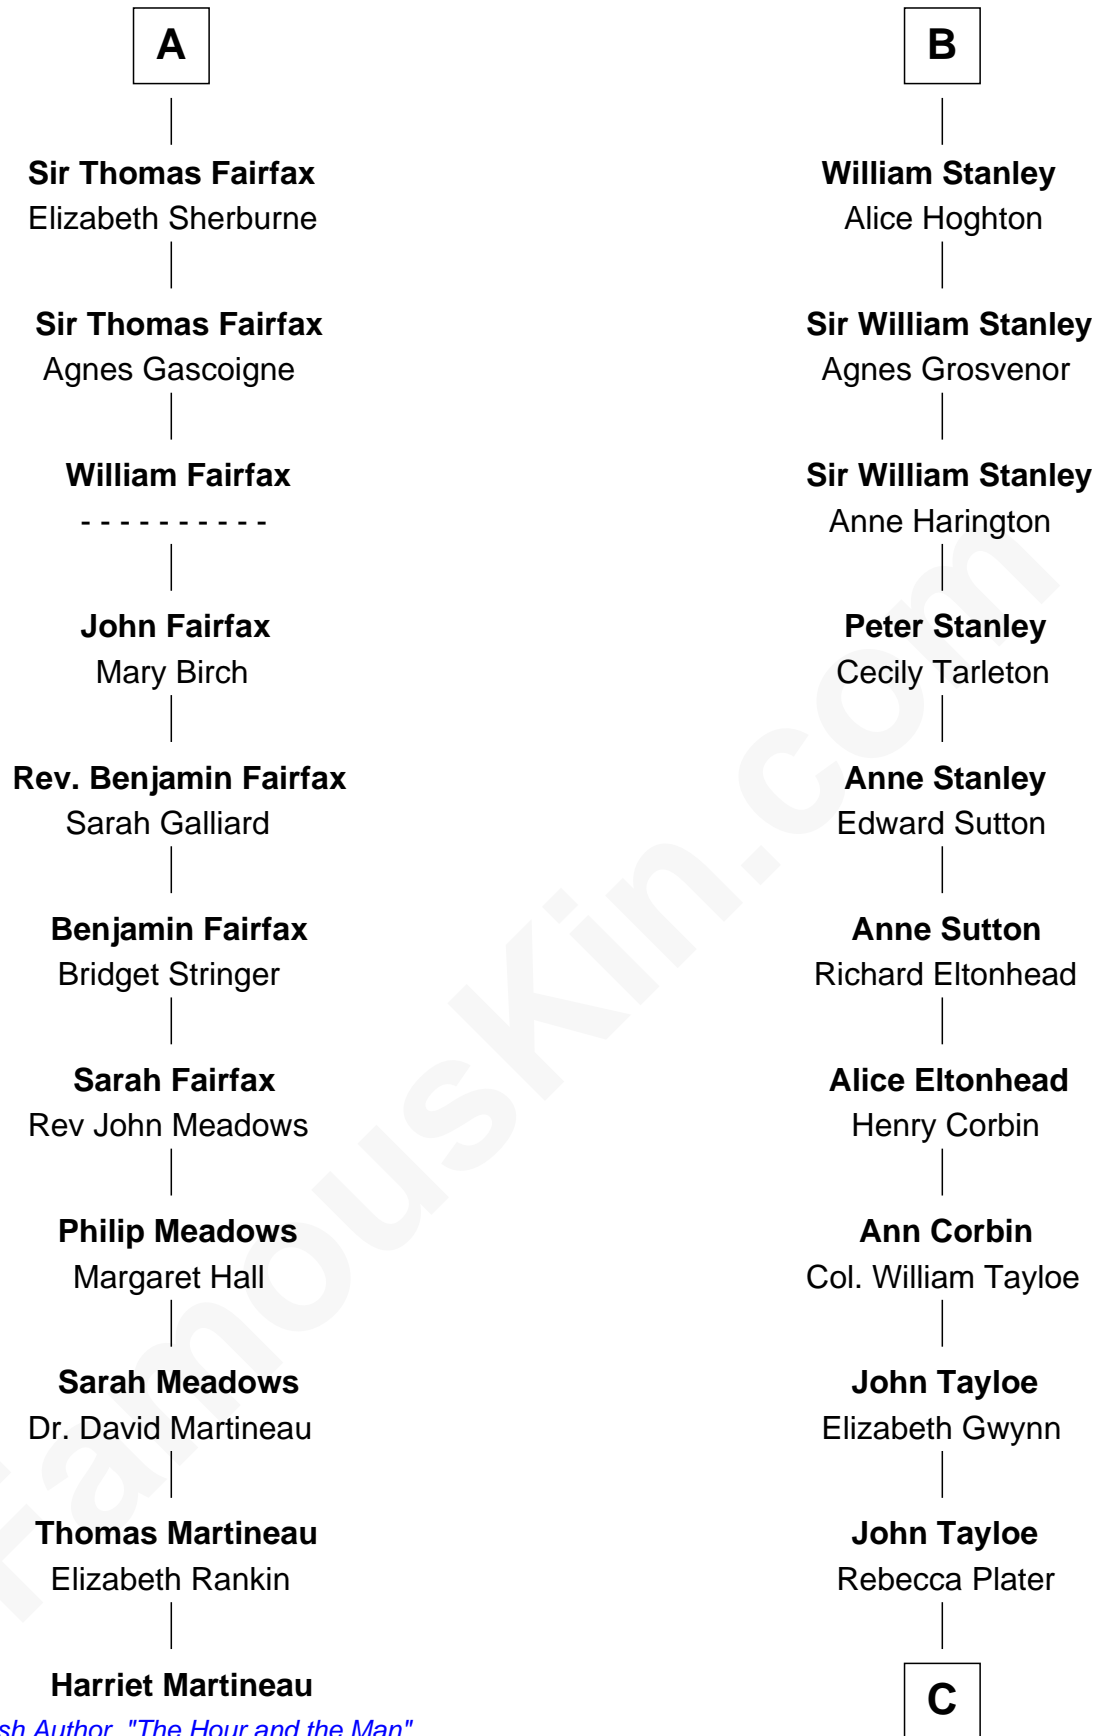

# FamousKin.com Relationship Chart of

**Harriet Martineau**

*Author of The Hour and the Man*

17th cousin 1 time removed of

**Edward Lloyd V**

*13th Governor of Maryland*

**Alan la Zouche**

Ellen de Quincy

C

Elizabeth Tayloe  
Col. Edward Lloyd

Edward Lloyd V  
*13th Governor of Maryland*

FamousKin.com